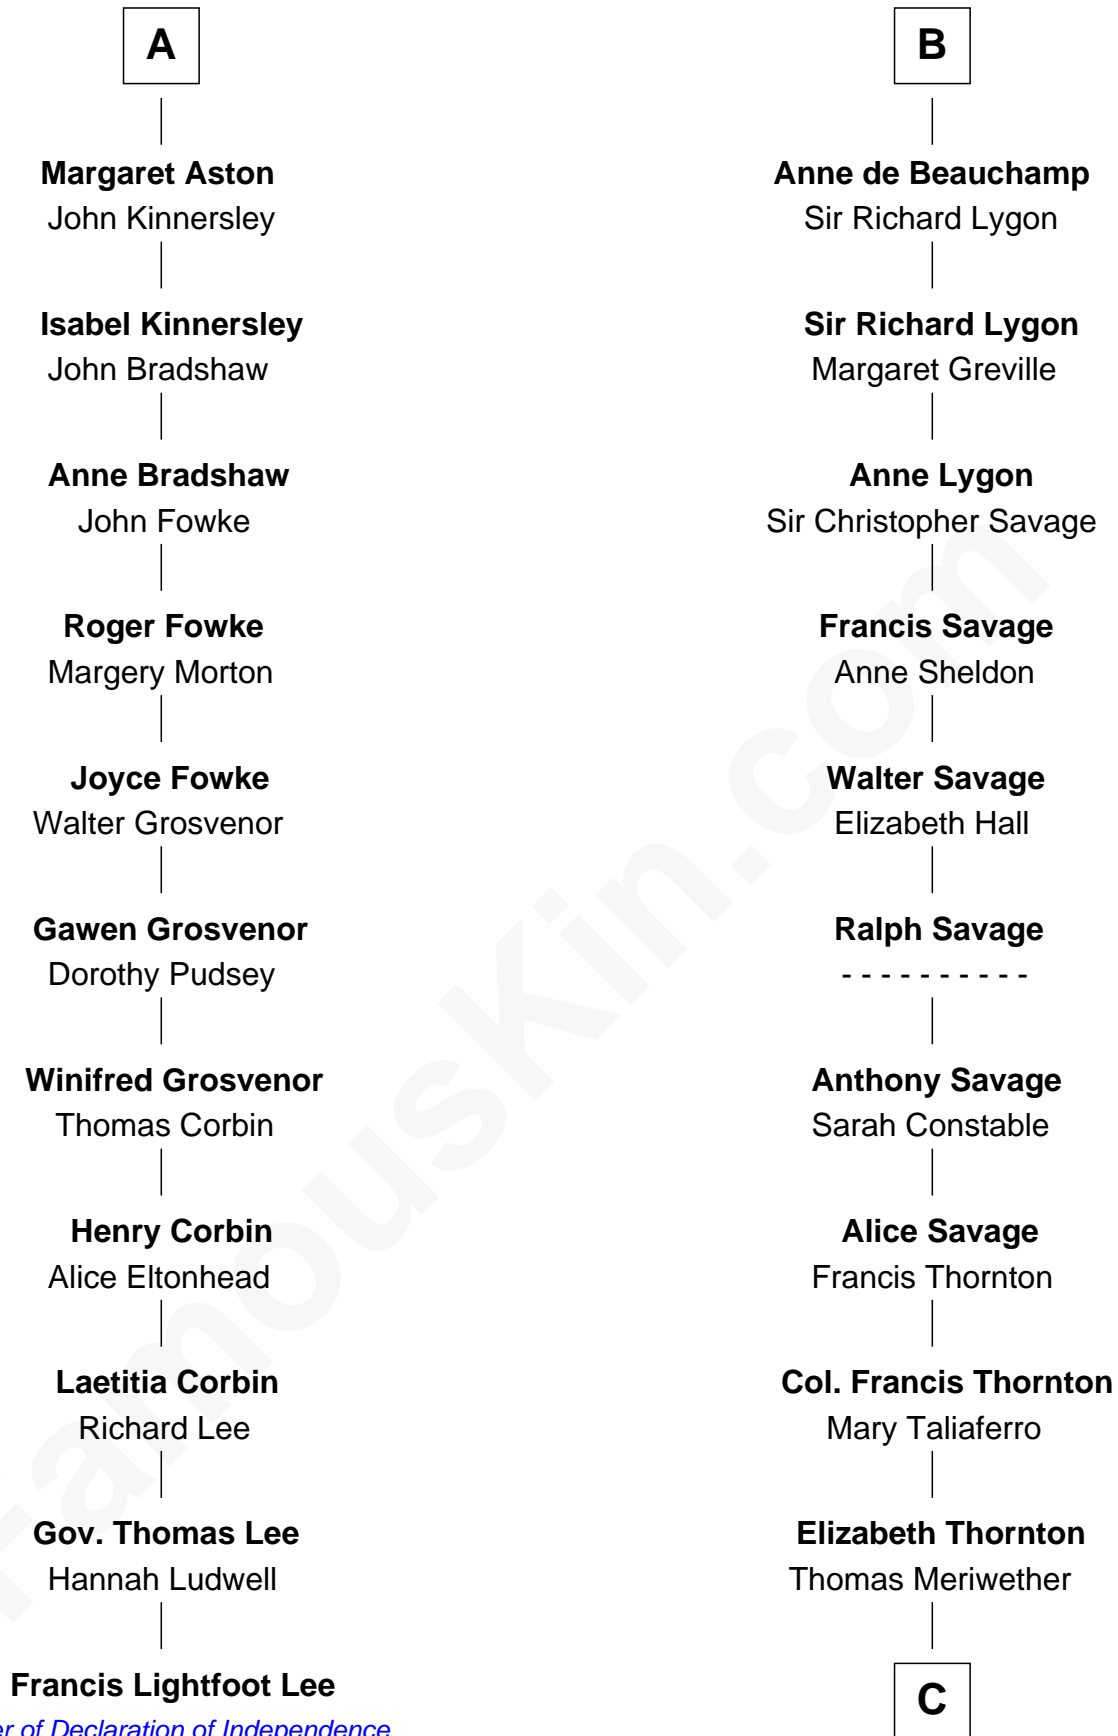

FamousKin.com

Relationship Chart of

Francis Lightfoot Lee

Signer of the Declaration of Independence

17th cousin 1 time removed of

Meriwether Lewis

Lewis and Clark Expedition

C

|
Lucy Meriwether
William Lewis

|
Meriwether Lewis
Lewis and Clark Expedition

FamousKin.com