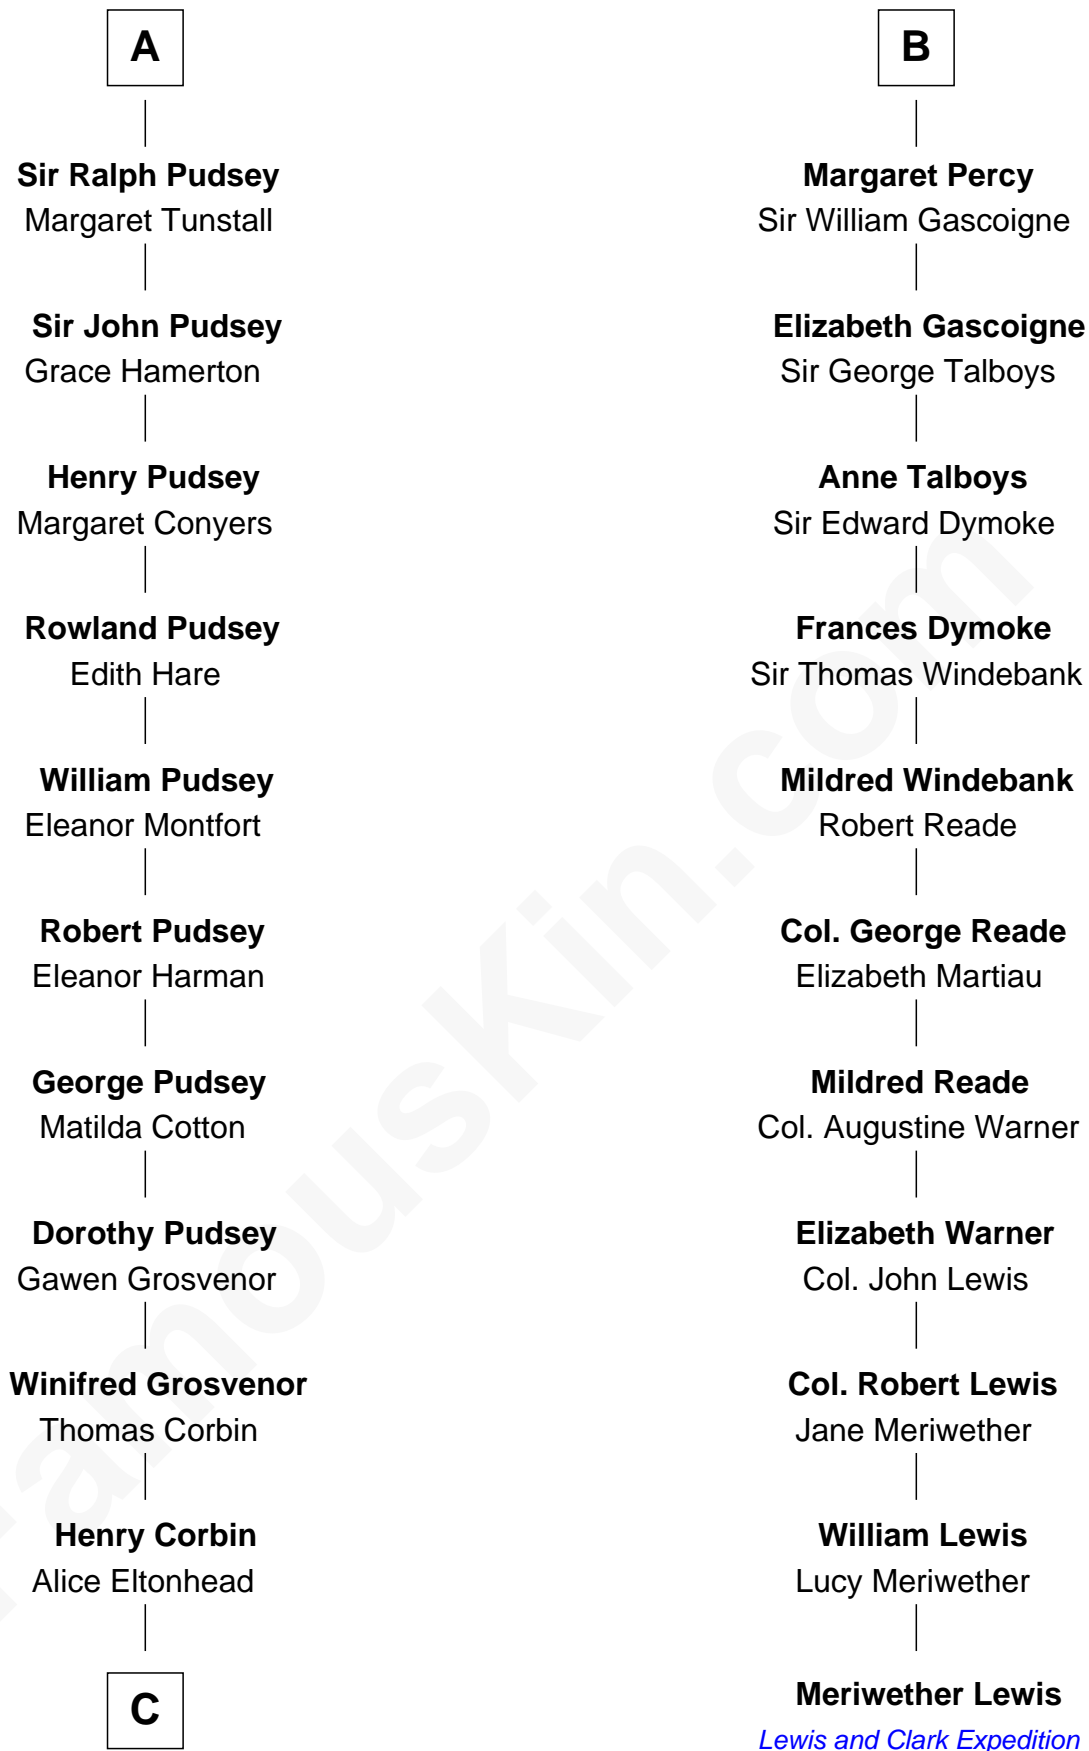

FamousKin.com

Relationship Chart of

Francis Lightfoot Lee

Signer of the Declaration of Independence

17th cousin 2 times removed of

Meriwether Lewis

Lewis and Clark Expedition

C

—
Laetitia Corbin

Richard Lee

—
Gov. Thomas Lee

Hannah Ludwell

—
Francis Lightfoot Lee

Signer of Declaration of Independence

FamousKin.com