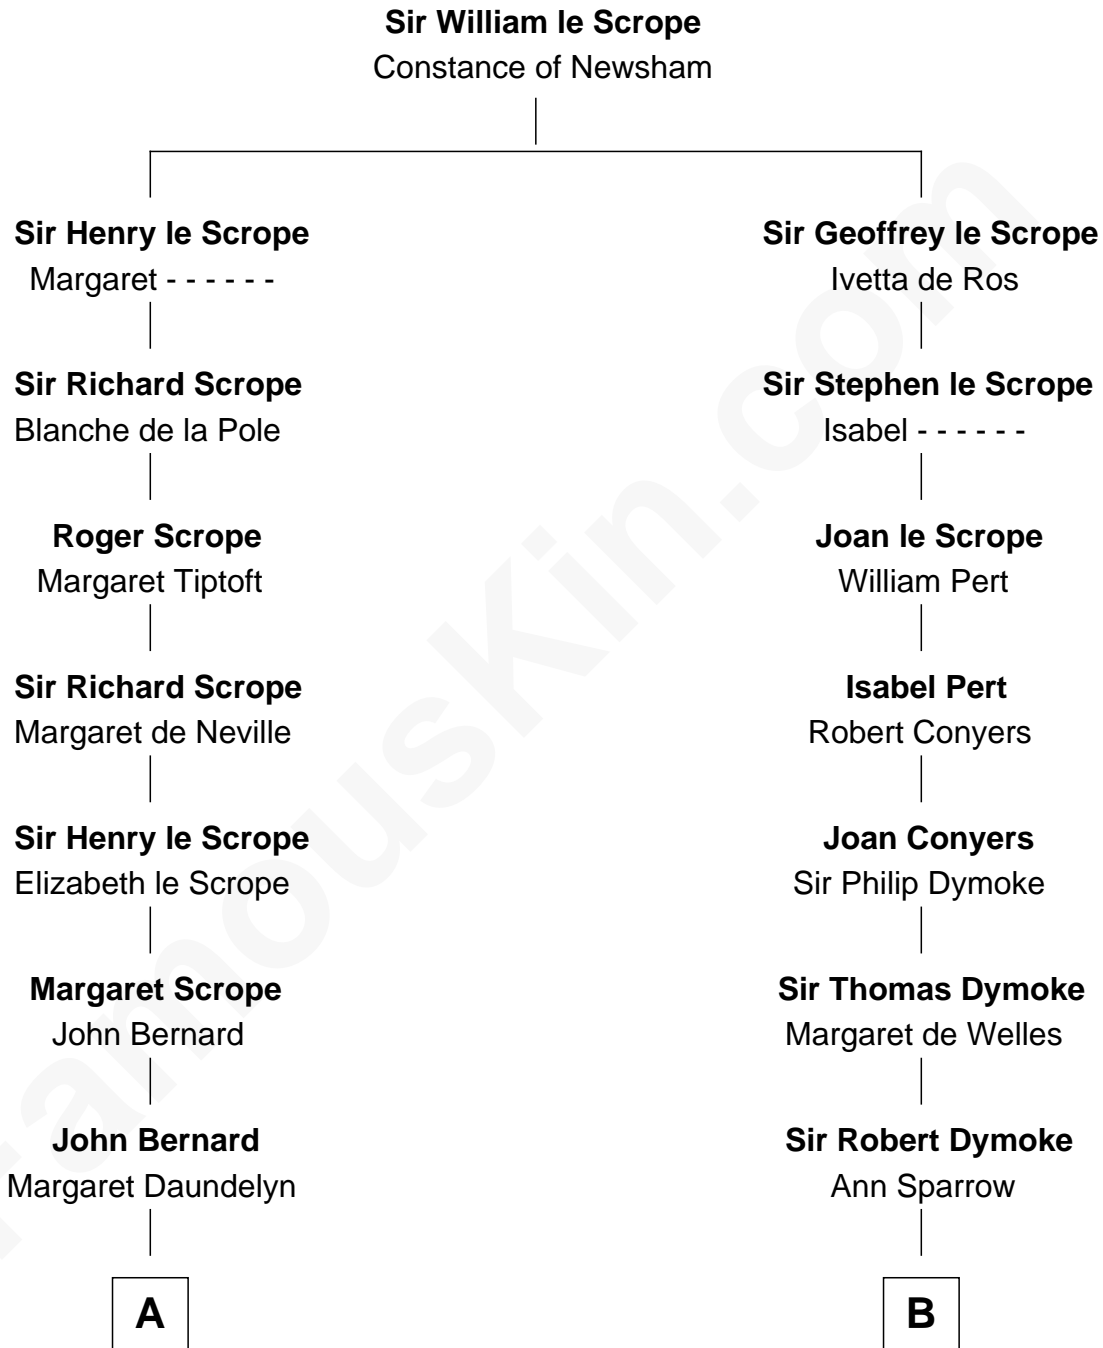

FamousKin.com

Relationship Chart of

Francis Lightfoot Lee

Signer of the Declaration of Independence

14th cousin 1 time removed of

Meriwether Lewis

Lewis and Clark Expedition

A

John Bernard
Cecily Muscote

Francis Bernard
Alice Hazlewood

Elizabeth Bernard
Thomas Harrison

Probable

Benjamin Harrison
Mary - - - - -

Benjamin Harrison
Hannah Churchill

Hannah Harrison
Philip Ludwell

Hannah Ludwell
Gov. Thomas Lee

Elizabeth Warner
Col. John Lewis

Col. Robert Lewis
Jane Meriwether

William Lewis
Lucy Meriwether

Meriwether Lewis
Lewis and Clark Expedition