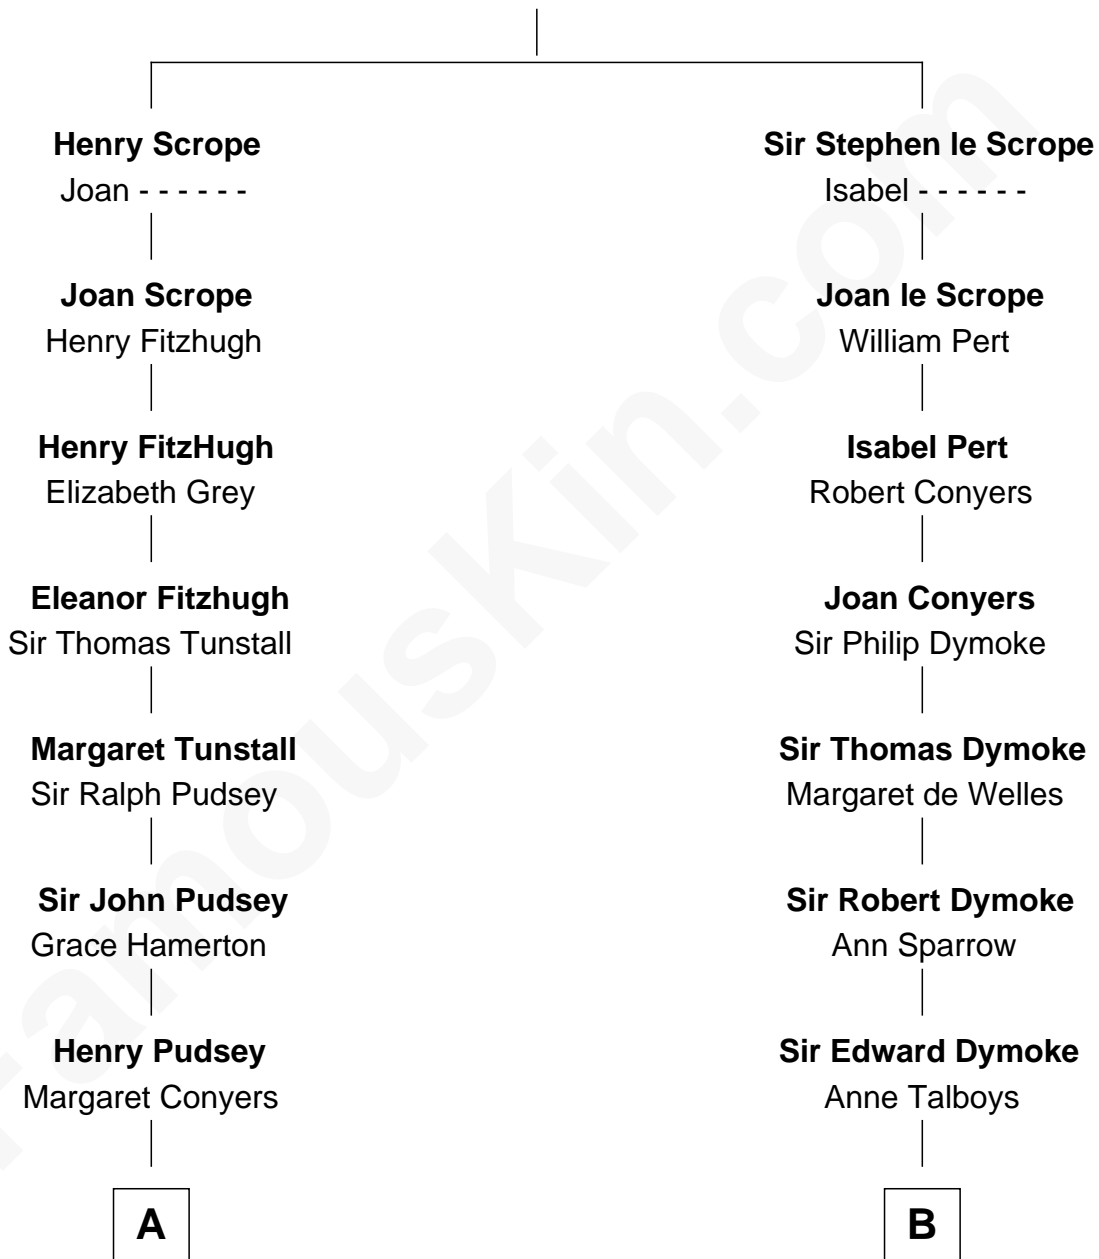

## Relationship Chart of

### Francis Lightfoot Lee

*Signer of the Declaration of Independence*

14th cousin 2 times removed of

**Meriwether Lewis**

*Lewis and Clark Expedition*

**Sir Geoffrey le Scrope**

Ivetta de Ros

**A**

**Rowland Pudsey**

Edith Hare

**William Pudsey**

Eleanor Montfort

**Robert Pudsey**

Eleanor Harman

**George Pudsey**

Matilda Cotton