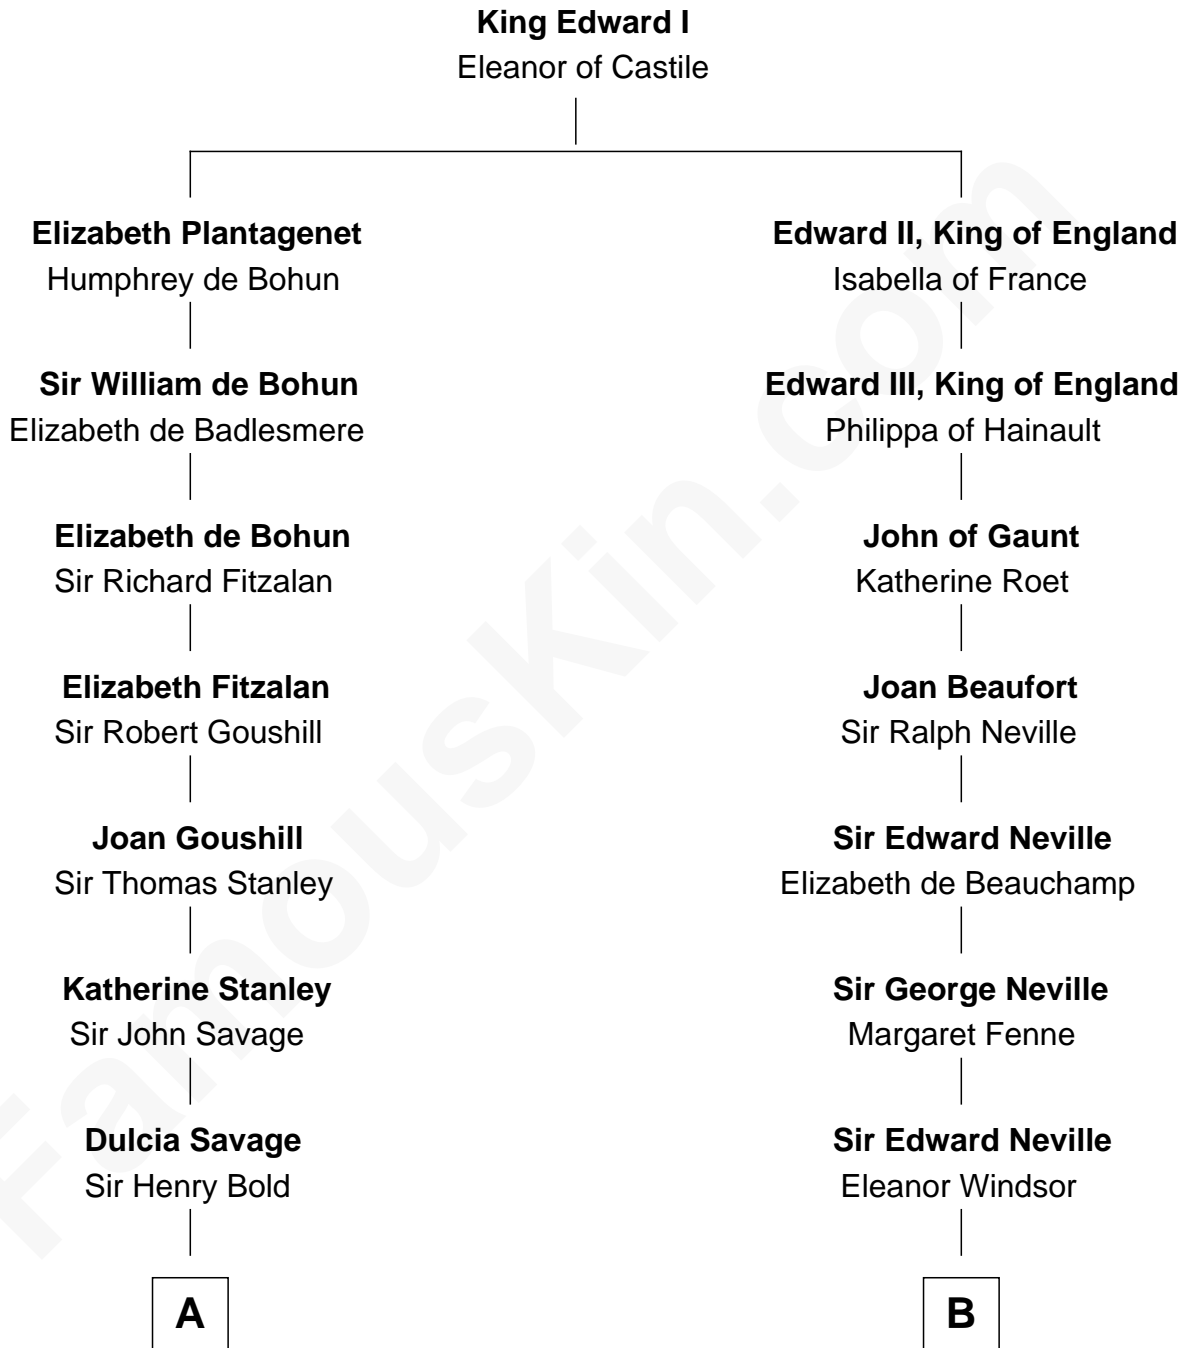

FamousKin.com

Relationship Chart of

Francis Lightfoot Lee

Signer of the Declaration of Independence

14th cousin 3 times removed of

Lytton Strachey

Author and Co-Founder of Bloomsbury Group

A

Alice Eltonhead

Henry Corbin

Laetitia Corbin

Richard Lee

Gov. Thomas Lee

Hannah Ludwell

Francis Lightfoot Lee

Signer of Declaration of Independence