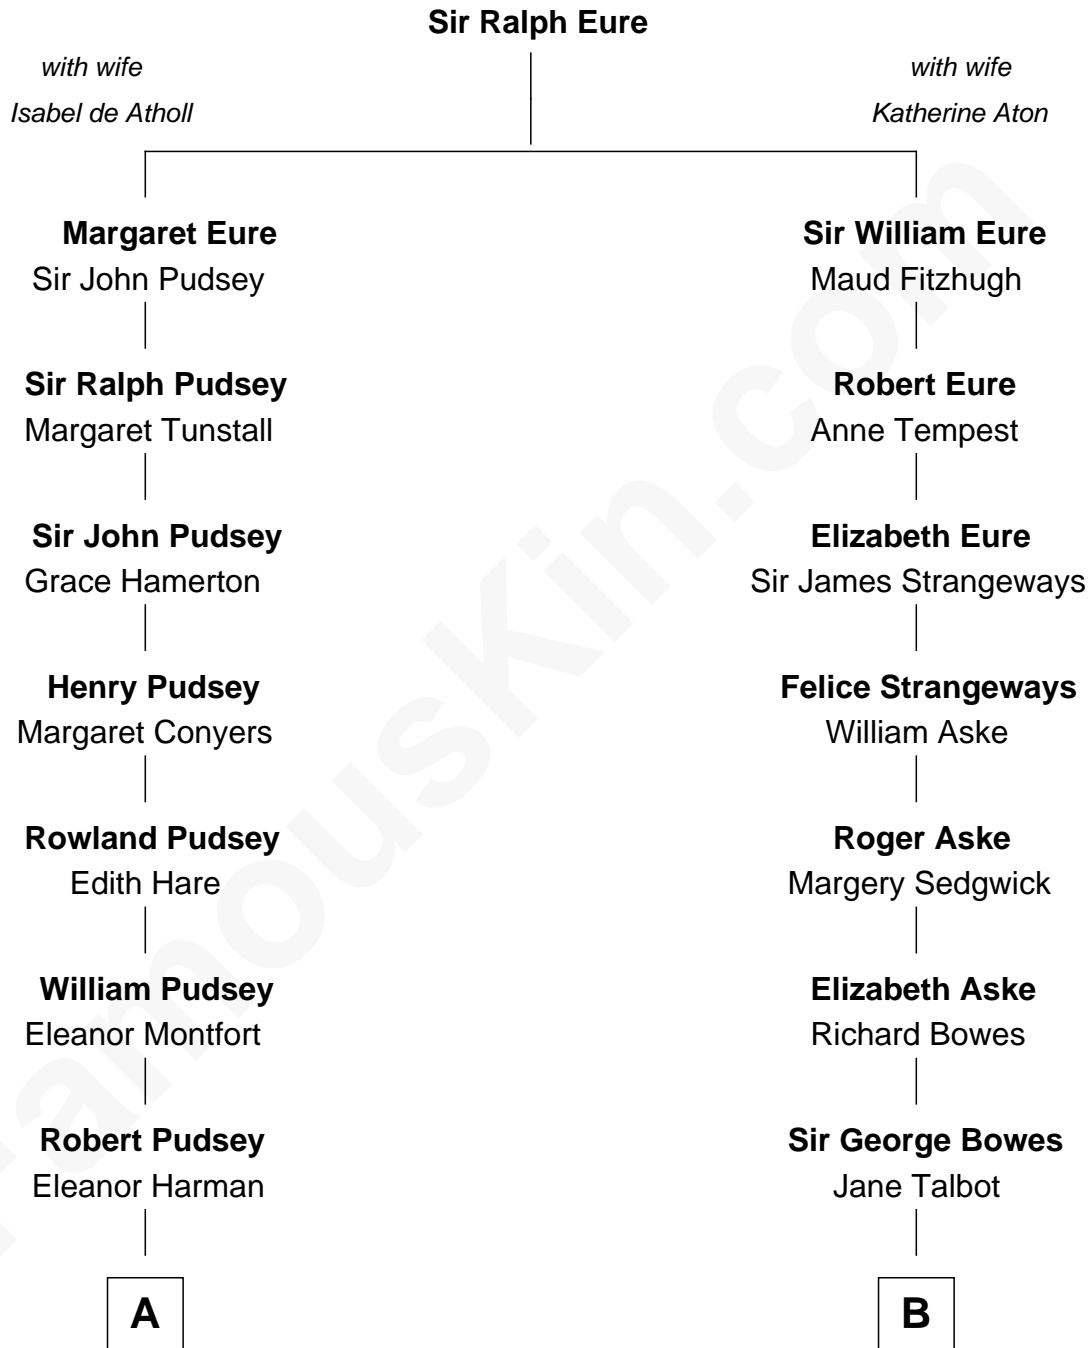

FamousKin.com

Relationship Chart of

Francis Lightfoot Lee

Signer of the Declaration of Independence

13th cousin 7 times removed of

Sarah Ferguson
Duchess of York

C

Herbert Andrew Montagu-Douglas-Scott

Marie Josephine Edwards

Marian Louisa Montagu-Douglas-Scott

Andrew Henry Ferguson

Ronald Ivor Ferguson

Susan Mary Wright

Sarah Ferguson

Duchess of York