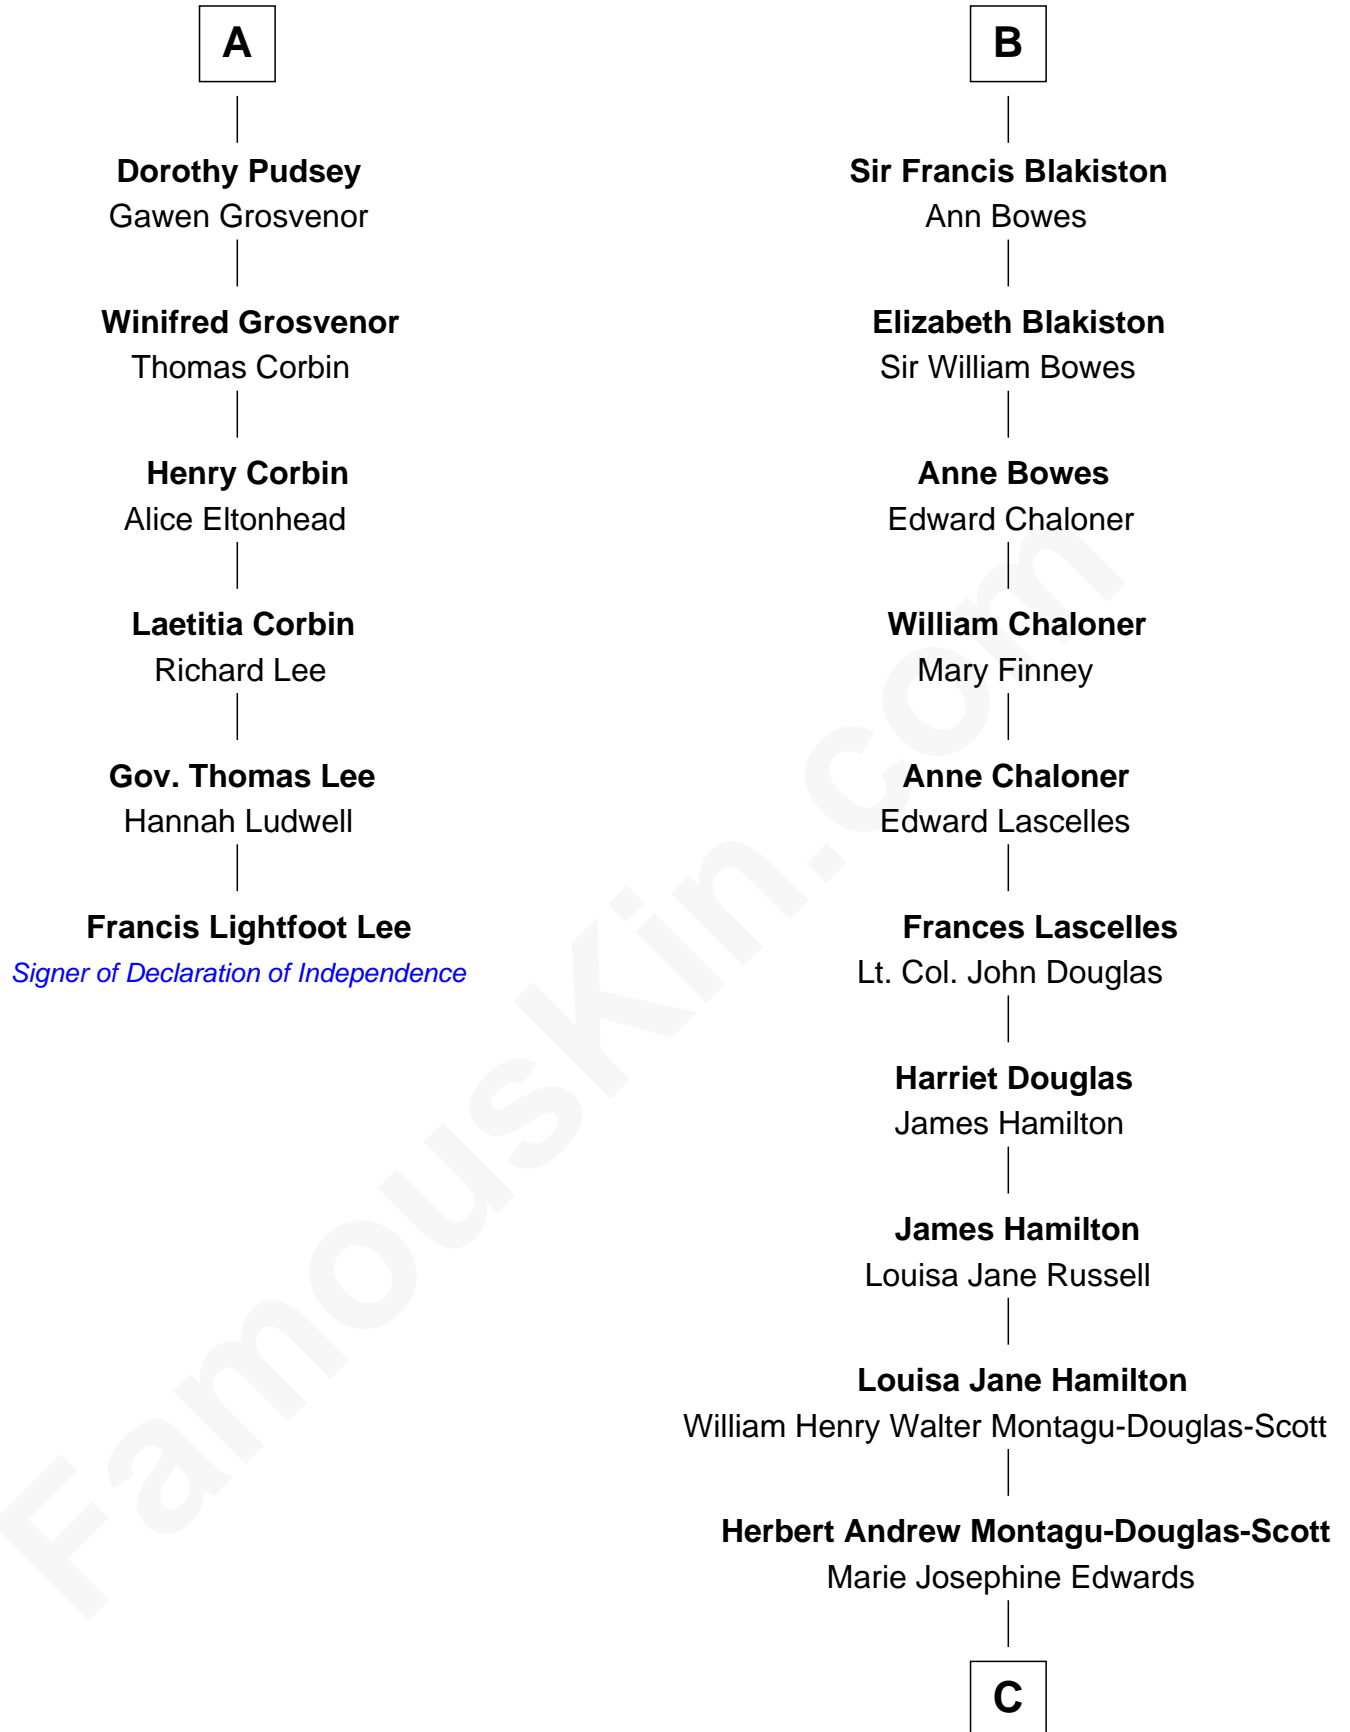

FamousKin.com

Relationship Chart of

Francis Lightfoot Lee

Signer of the Declaration of Independence

12th cousin 7 times removed of

Sarah Ferguson
Duchess of York

C

—
Marian Louisa Montagu-Douglas-Scott

Andrew Henry Ferguson

—
Ronald Ivor Ferguson

Susan Mary Wright

—
Sarah Ferguson

Duchess of York

FamousKin.com