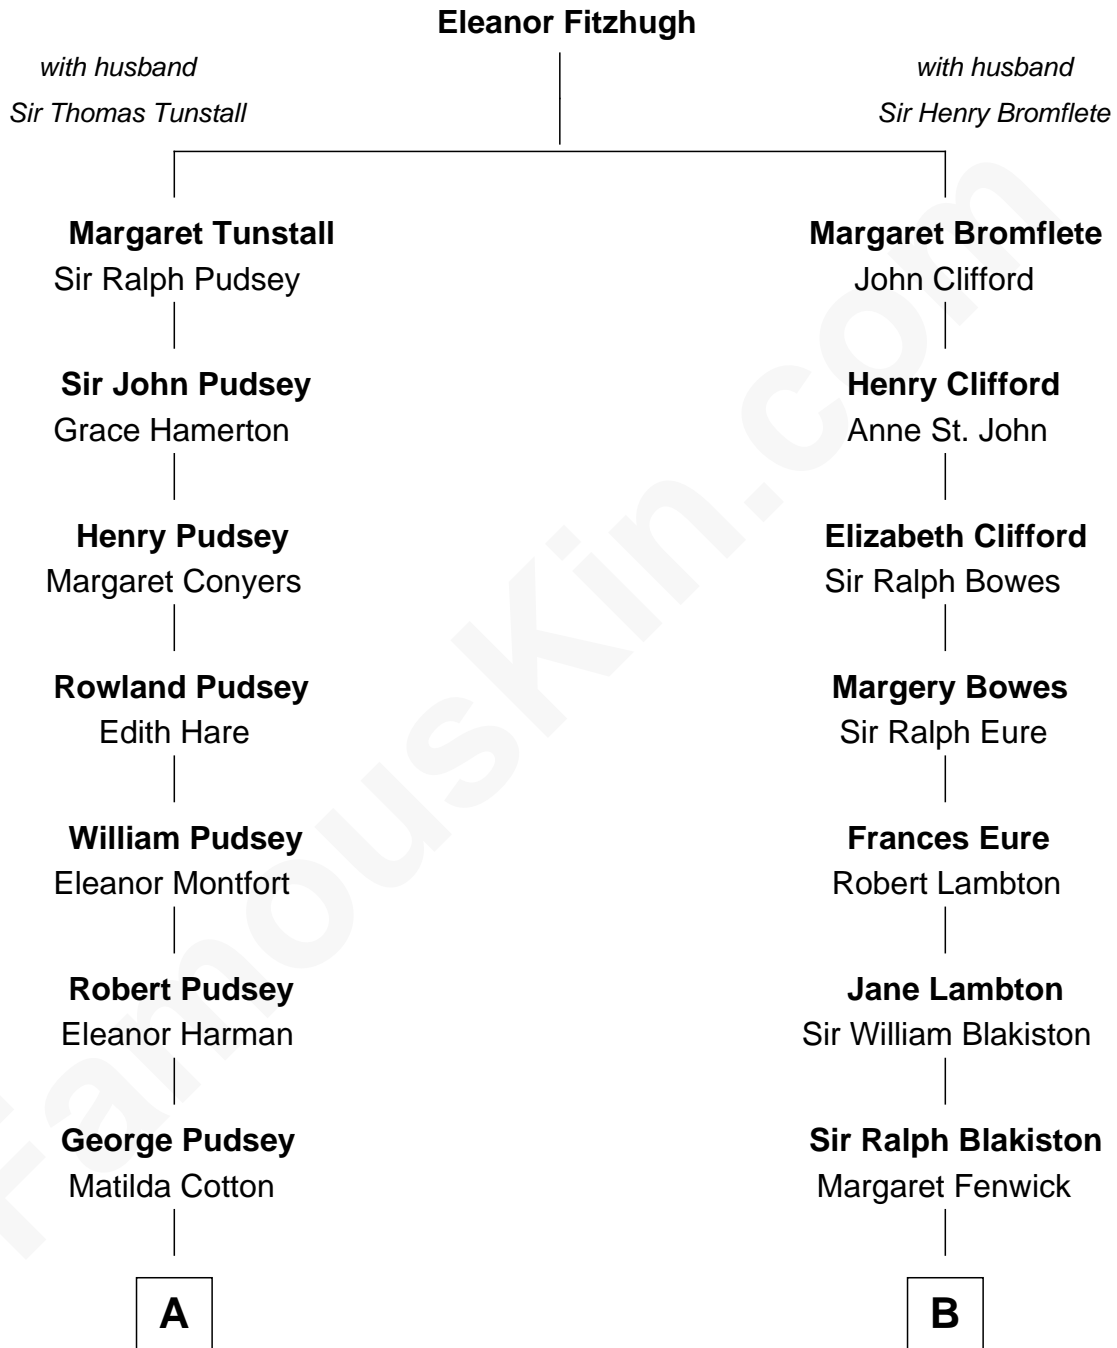

FamousKin.com

Relationship Chart of

Francis Lightfoot Lee

Signer of the Declaration of Independence

12th cousin 7 times removed of

Sarah Ferguson
Duchess of York

C

—
Marian Louisa Montagu-Douglas-Scott

Andrew Henry Ferguson

—
Ronald Ivor Ferguson

Susan Mary Wright

—
Sarah Ferguson

Duchess of York

FamousKin.com