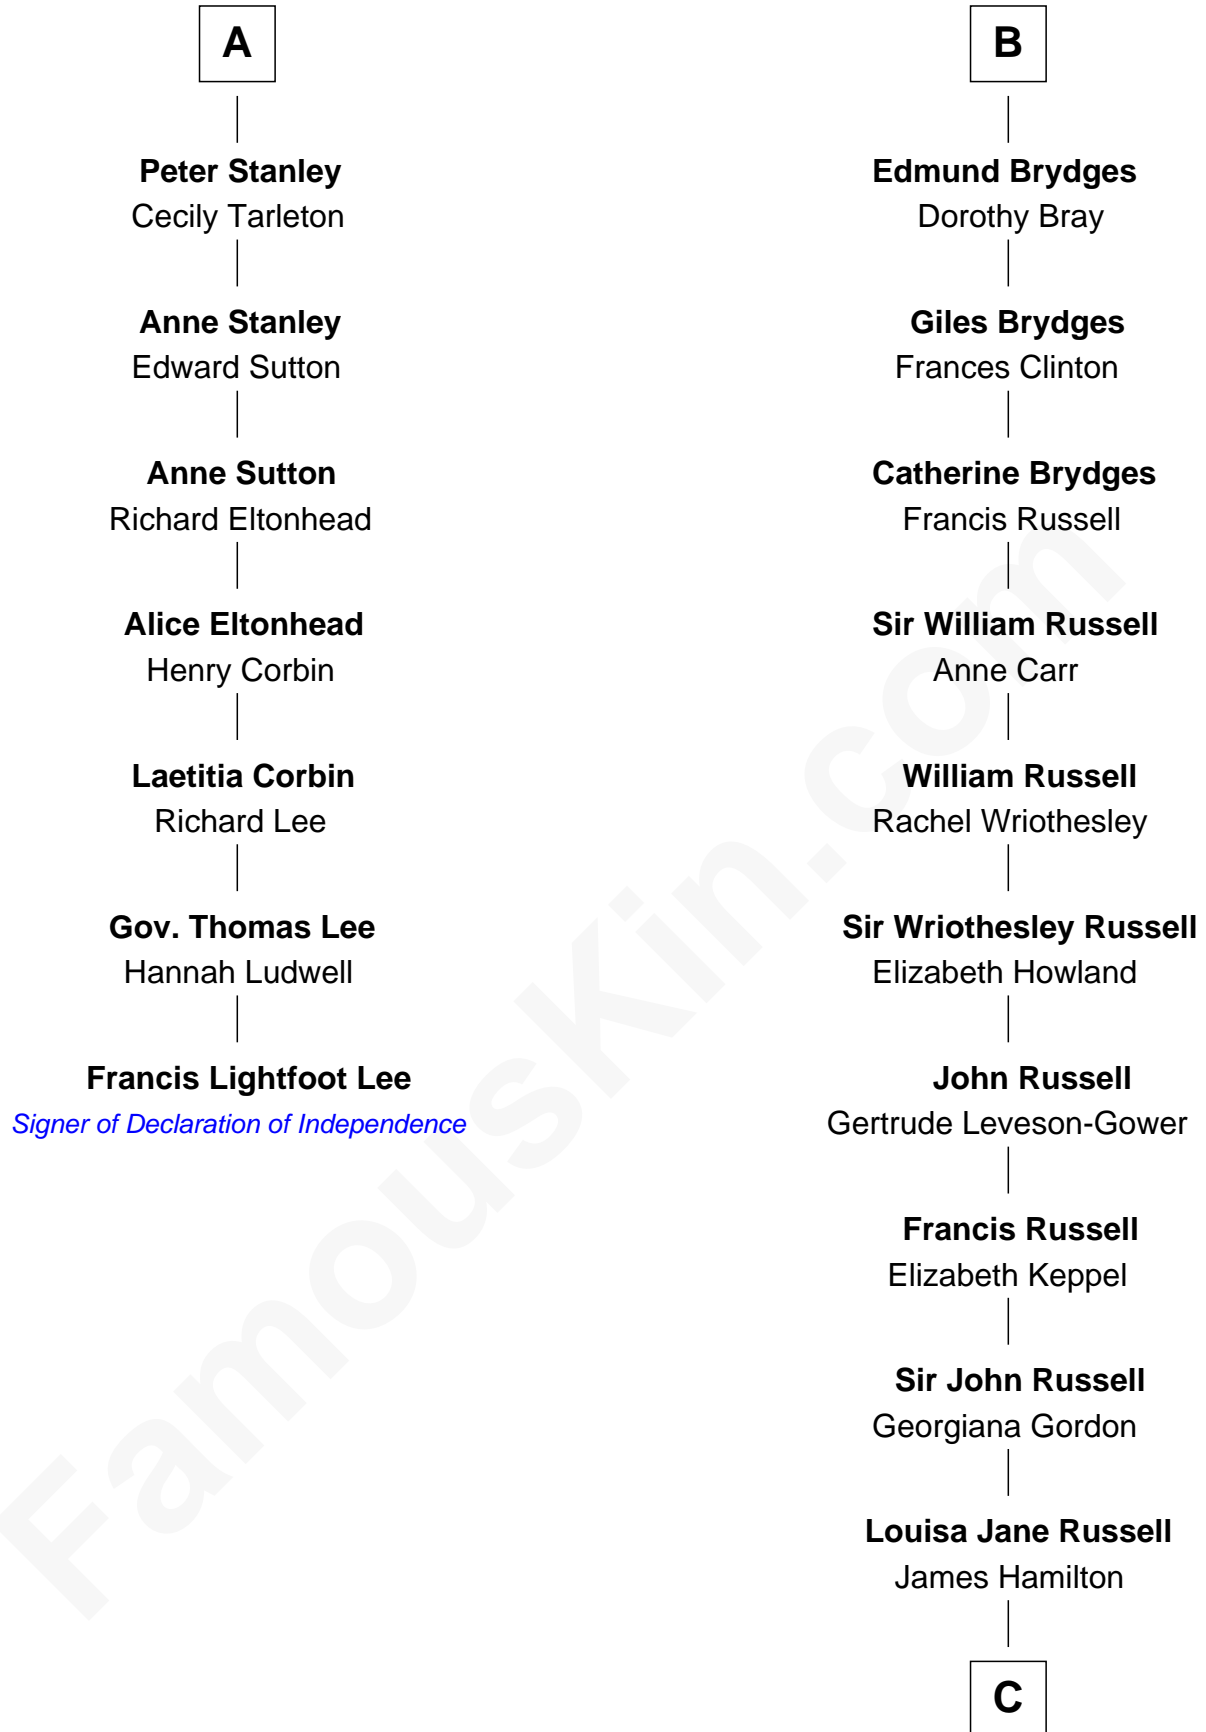

FamousKin.com

Relationship Chart of

Francis Lightfoot Lee

Signer of the Declaration of Independence

13th cousin 8 times removed of

Sarah Ferguson
Duchess of York

Sir Robert de Holland
Maude la Zouche

Maude de Holland
Sir Thomas de Swinnerton

Sir Robert de Swinnerton
Elizabeth de Beke

Maud de Swinnerton
Sir John Savage

Mary Savage
William Stanley

William Stanley
Alice Hoghton

Sir William Stanley
Agnes Grosvenor

Sir William Stanley
Anne Harington

A

Thomas Holand
Joan Plantagenet

John de Holand
Elizabeth of Lancaster

Constance de Holand
Sir John Grey

Sir Edmund Grey
Katherine Percy

Anne Grey
Sir John Grey

Edmund Grey
Florence Hastings

Elizabeth Grey
John Brydges

B

C

Louisa Jane Hamilton

William Henry Walter Montagu-Douglas-Scott

Herbert Andrew Montagu-Douglas-Scott

Marie Josephine Edwards

Marian Louisa Montagu-Douglas-Scott

Andrew Henry Ferguson