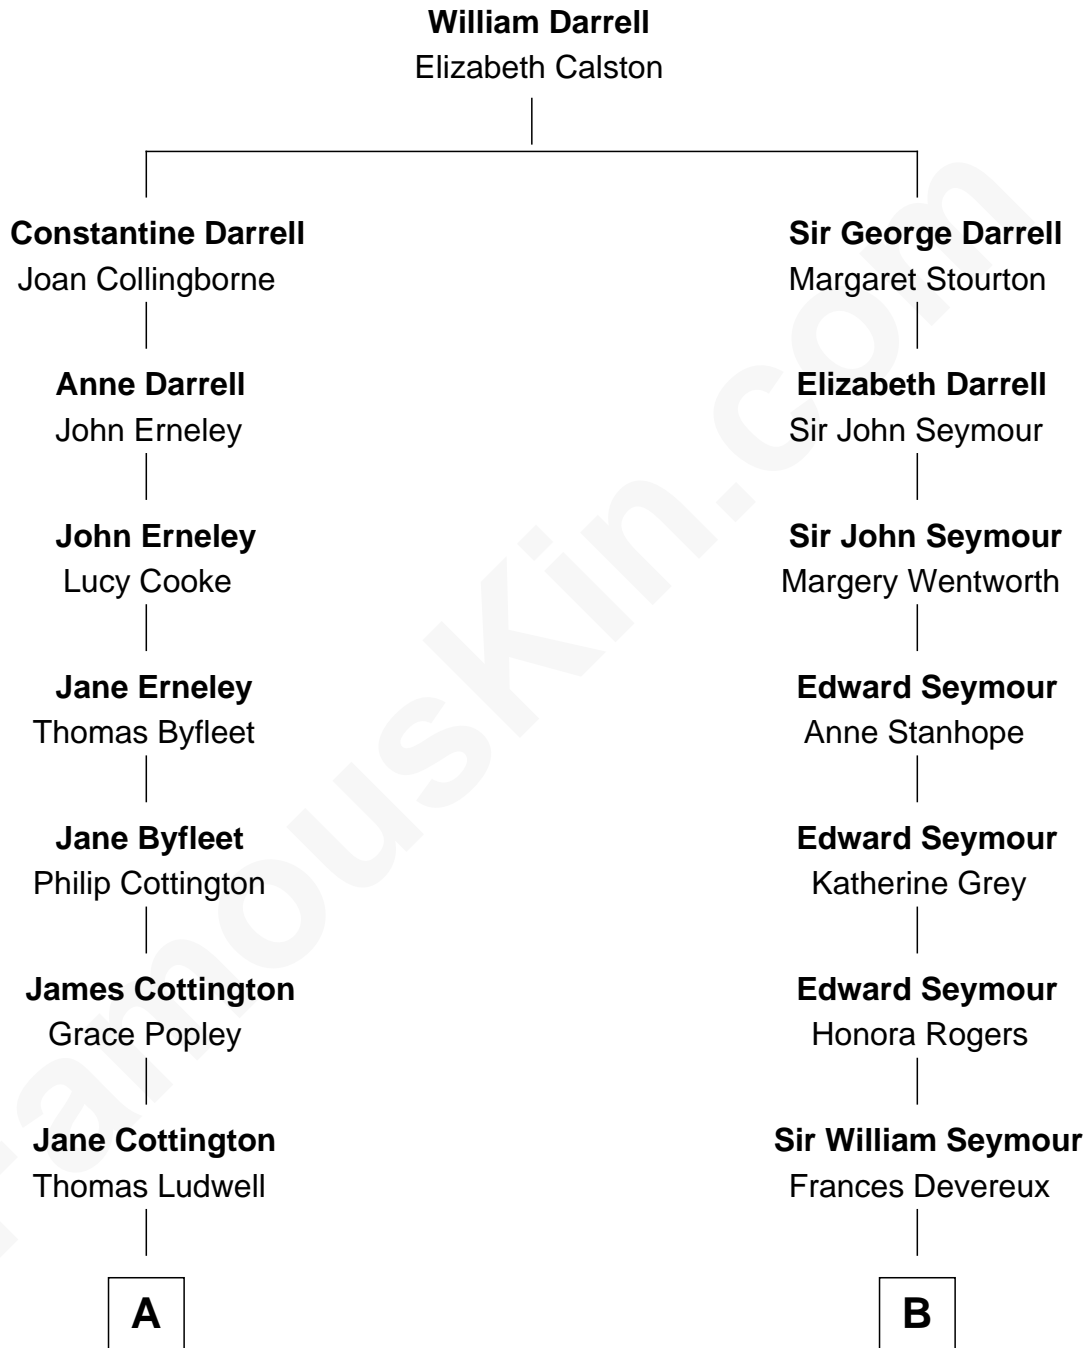

## Relationship Chart of

### Francis Lightfoot Lee

*Signer of the Declaration of Independence*

10th cousin 8 times removed of

**Sarah Ferguson**

*Duchess of York*

**C**

**Ronald Ivor Ferguson**  
Susan Mary Wright

**Sarah Ferguson**  
*Duchess of York*