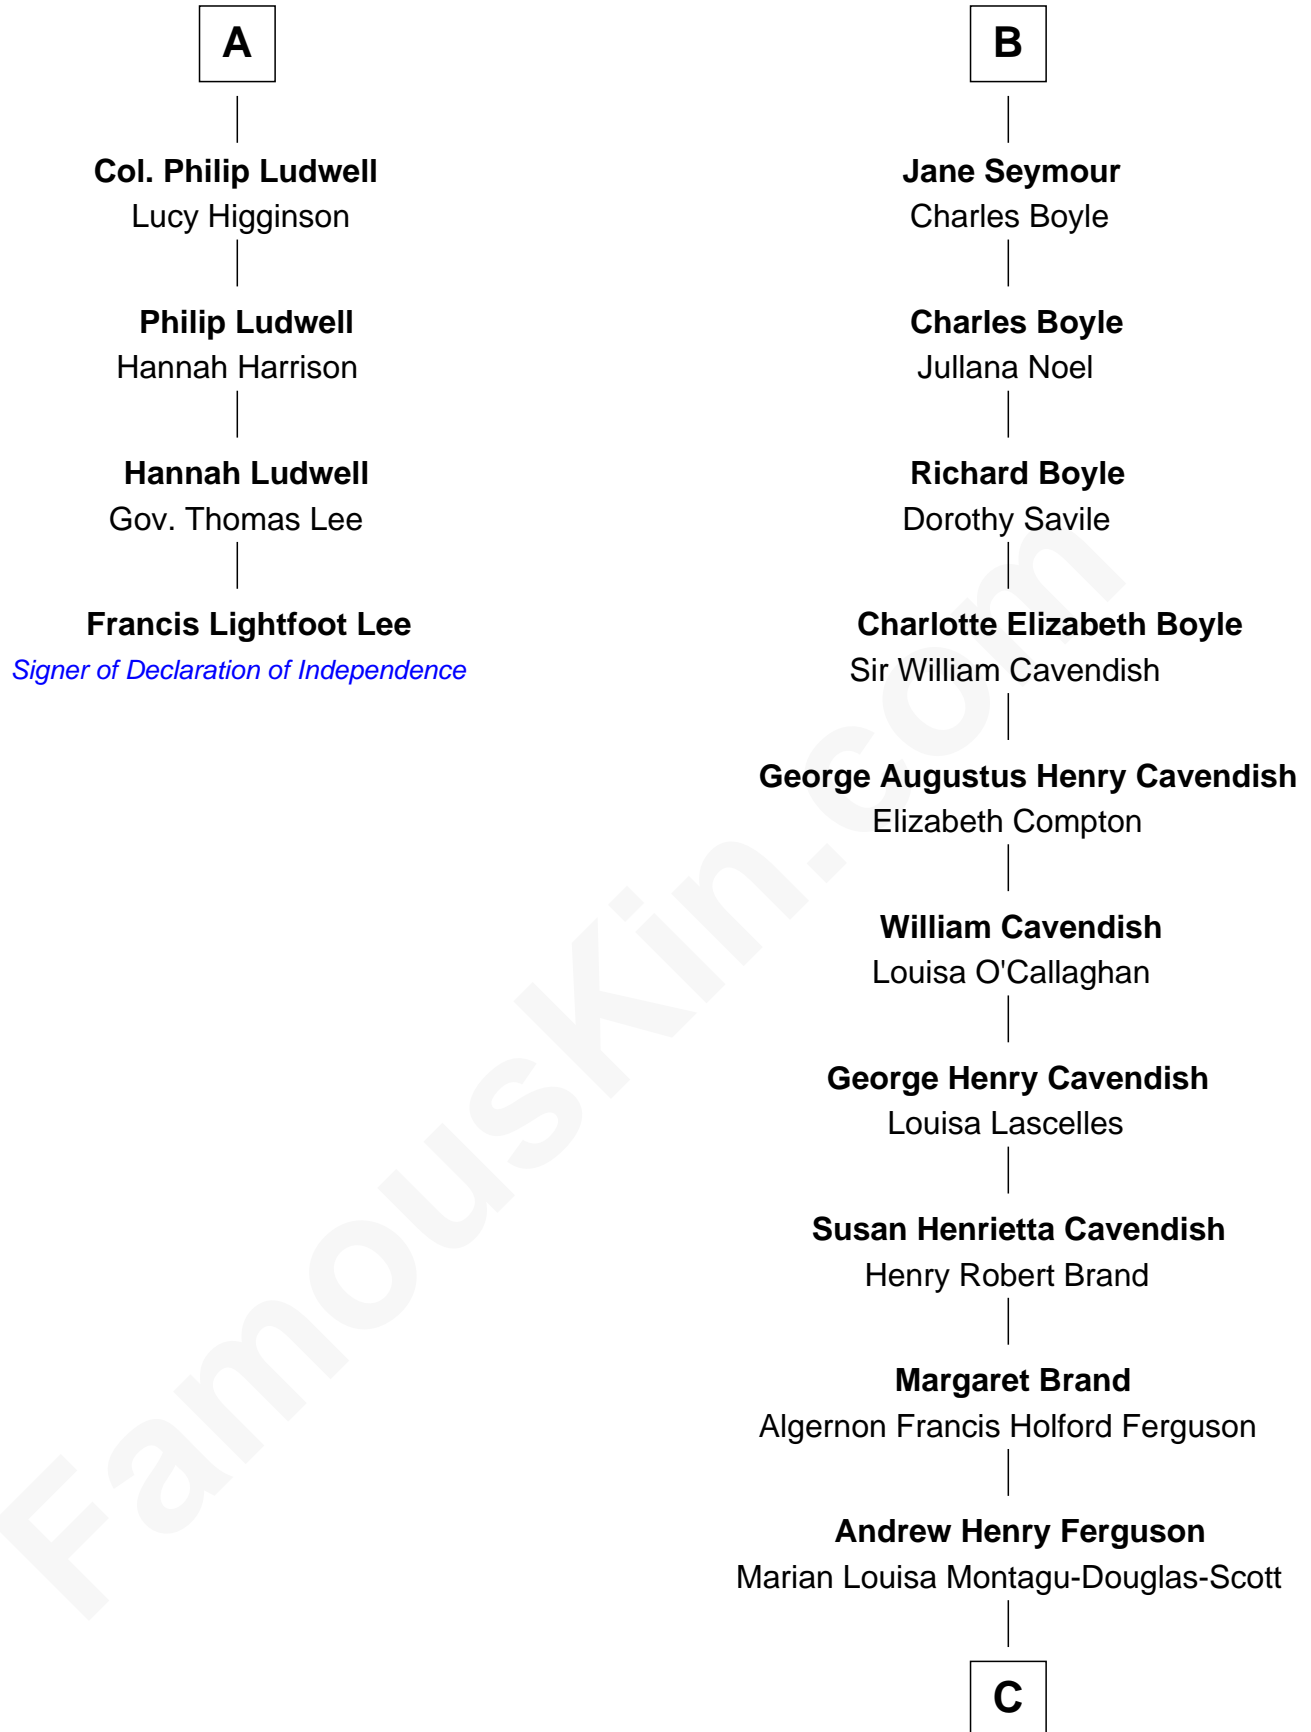

## Relationship Chart of

### Francis Lightfoot Lee

*Signer of the Declaration of Independence*

10th cousin 8 times removed of

**Sarah Ferguson**

*Duchess of York*

**C**

**Ronald Ivor Ferguson**  
Susan Mary Wright

**Sarah Ferguson**  
*Duchess of York*