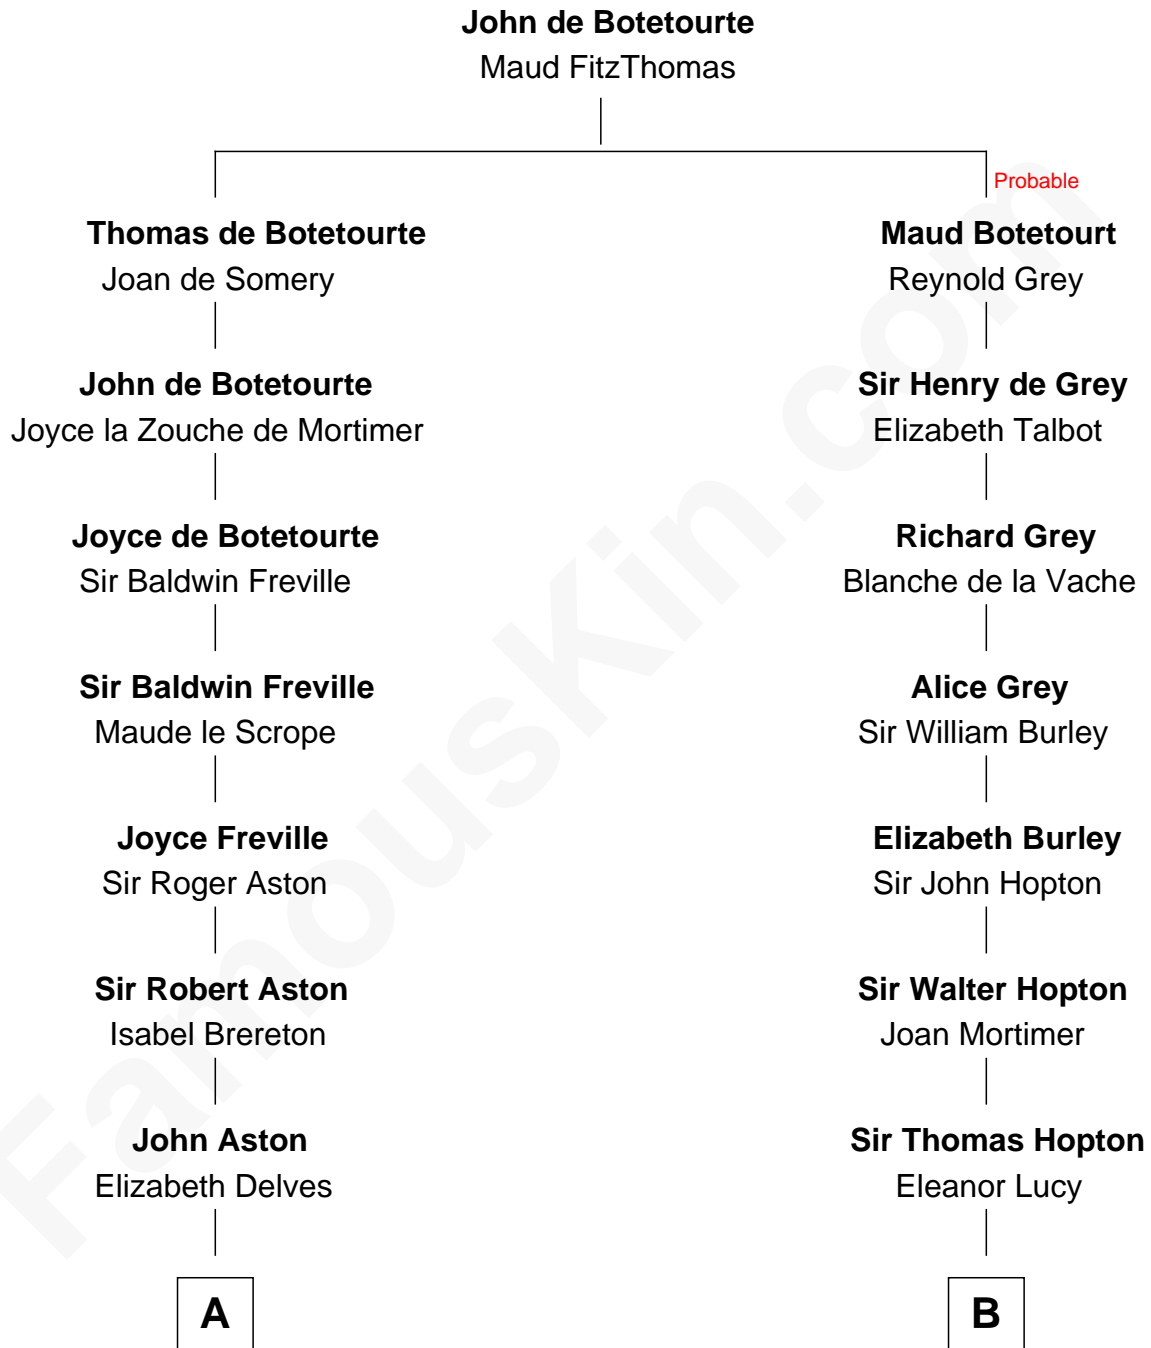

FamousKin.com

Relationship Chart of

Francis Lightfoot Lee

Signer of the Declaration of Independence

17th cousin 4 times removed of

Olivia De Havilland

Movie Actress

C

Richard Molesworth

Catherine Cobb

John Molesworth

Louise Tomkyns

Margaret Letitia Molesworth

Charles Richard De Havilland

Walter Augustus De Havilland

Lillian Augusta Ruse