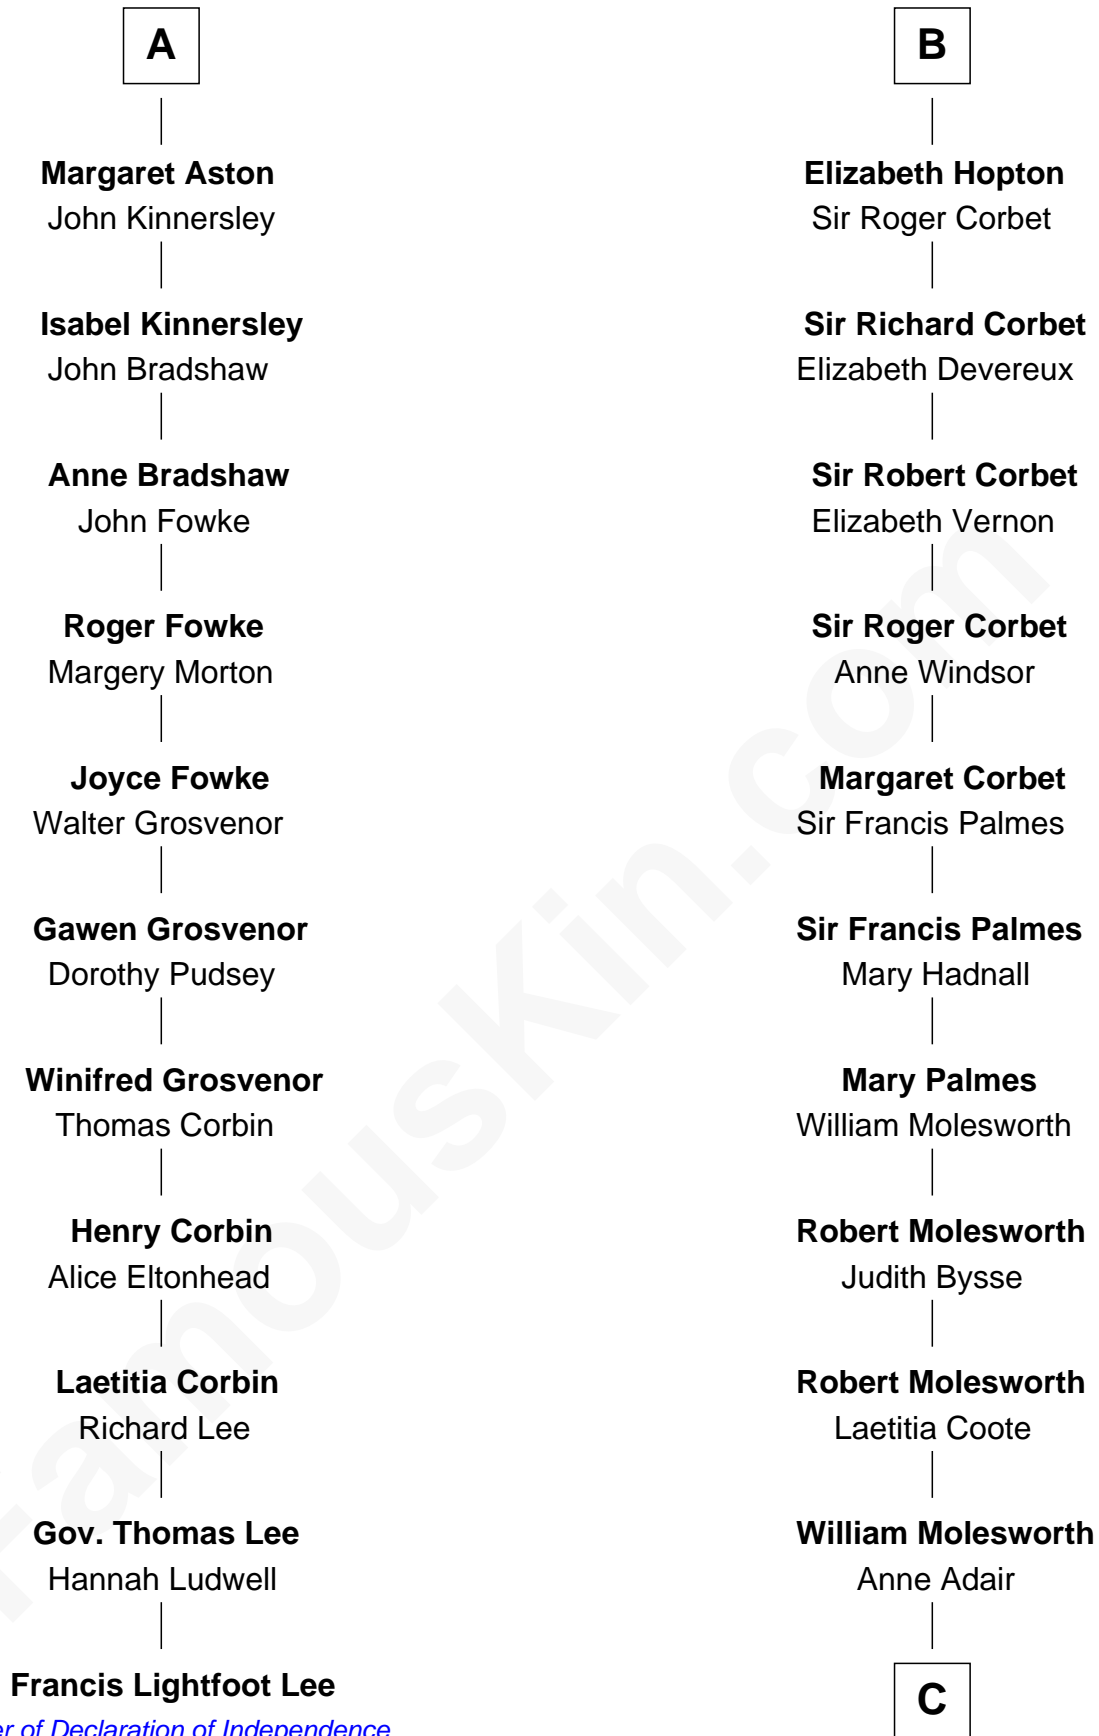

FamousKin.com

Relationship Chart of

Francis Lightfoot Lee

Signer of the Declaration of Independence

17th cousin 4 times removed of

Olivia De Havilland

Movie Actress

C

Richard Molesworth

Catherine Cobb

John Molesworth

Louise Tomkyns

Margaret Letitia Molesworth

Charles Richard De Havilland

Walter Augustus De Havilland

Lillian Augusta Ruse