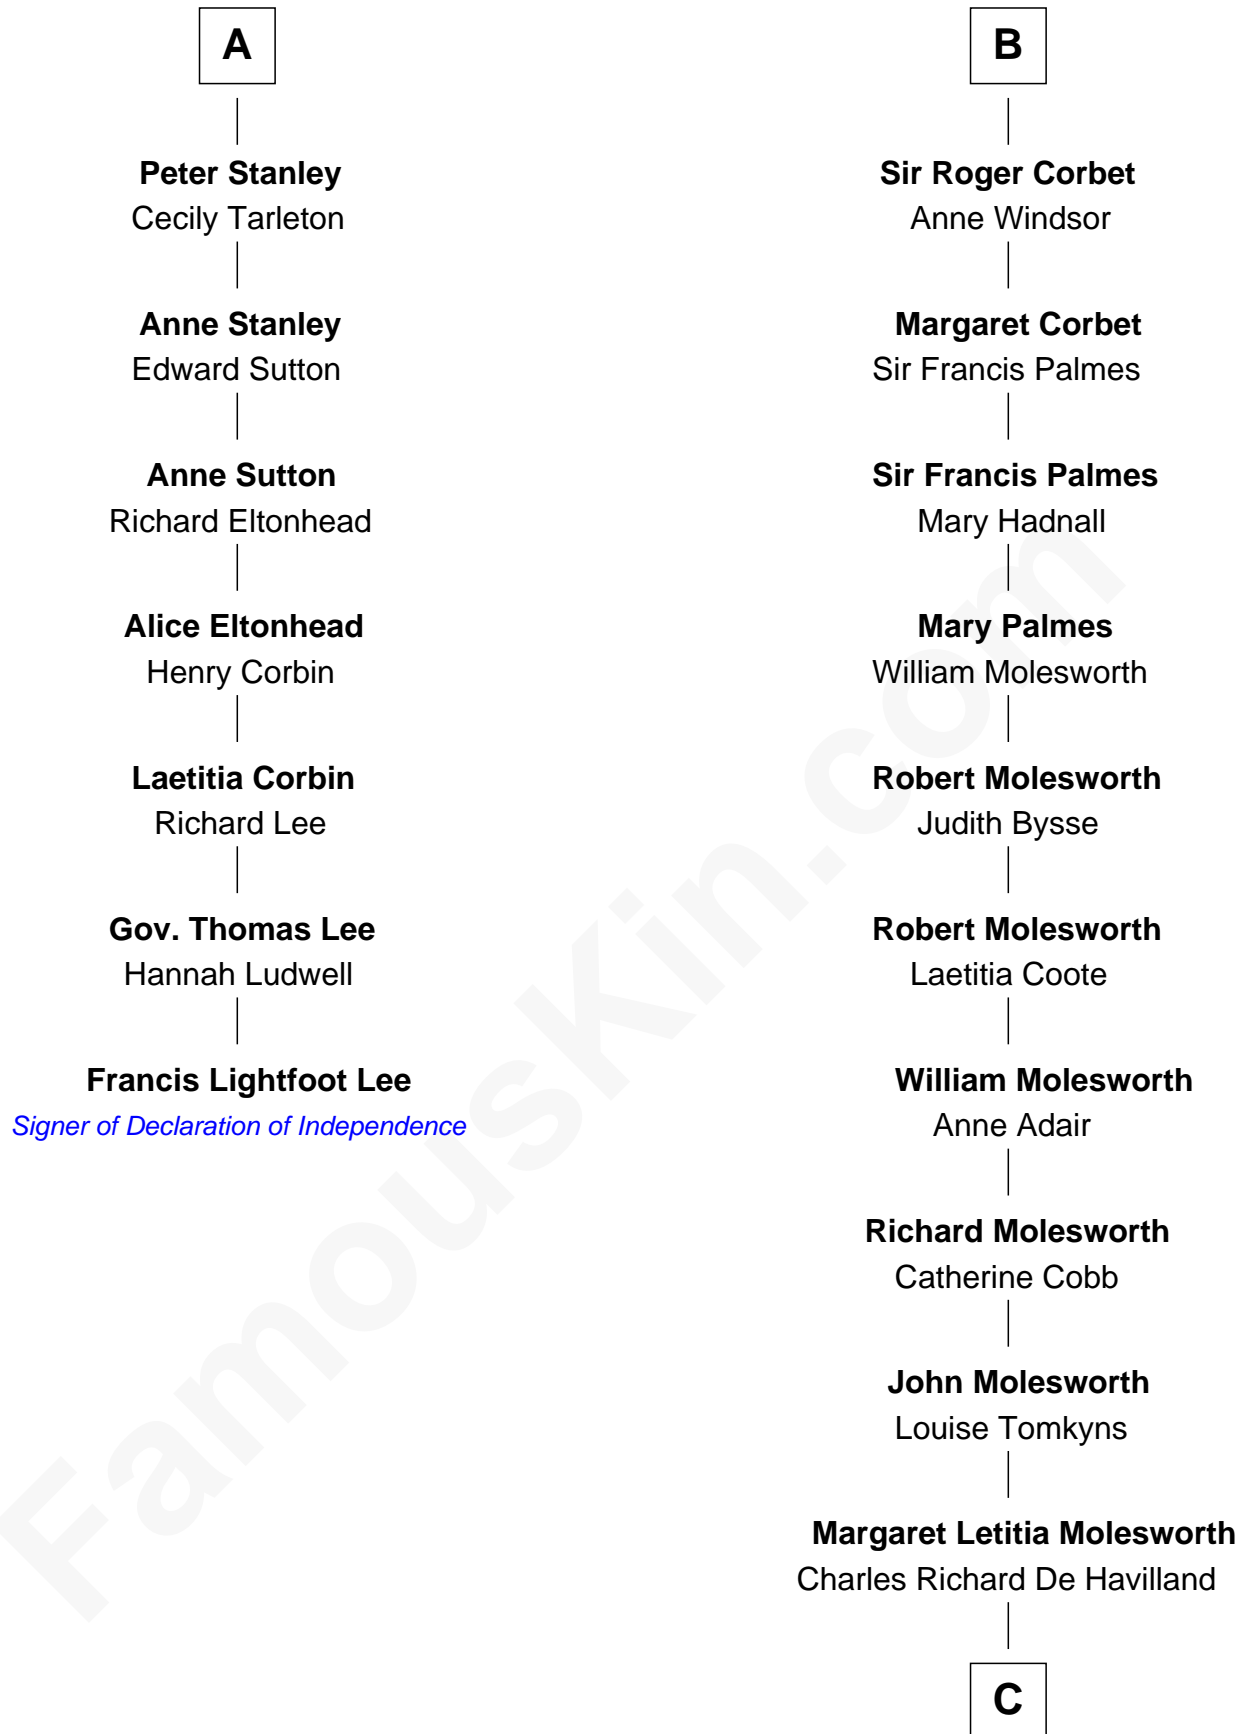

FamousKin.com

Relationship Chart of

Francis Lightfoot Lee

Signer of the Declaration of Independence

13th cousin 5 times removed of

Olivia De Havilland

Movie Actress

C

Walter Augustus De Havilland

Lillian Augusta Ruse

Olivia De Havilland

Movie Actress

FamousKin.com