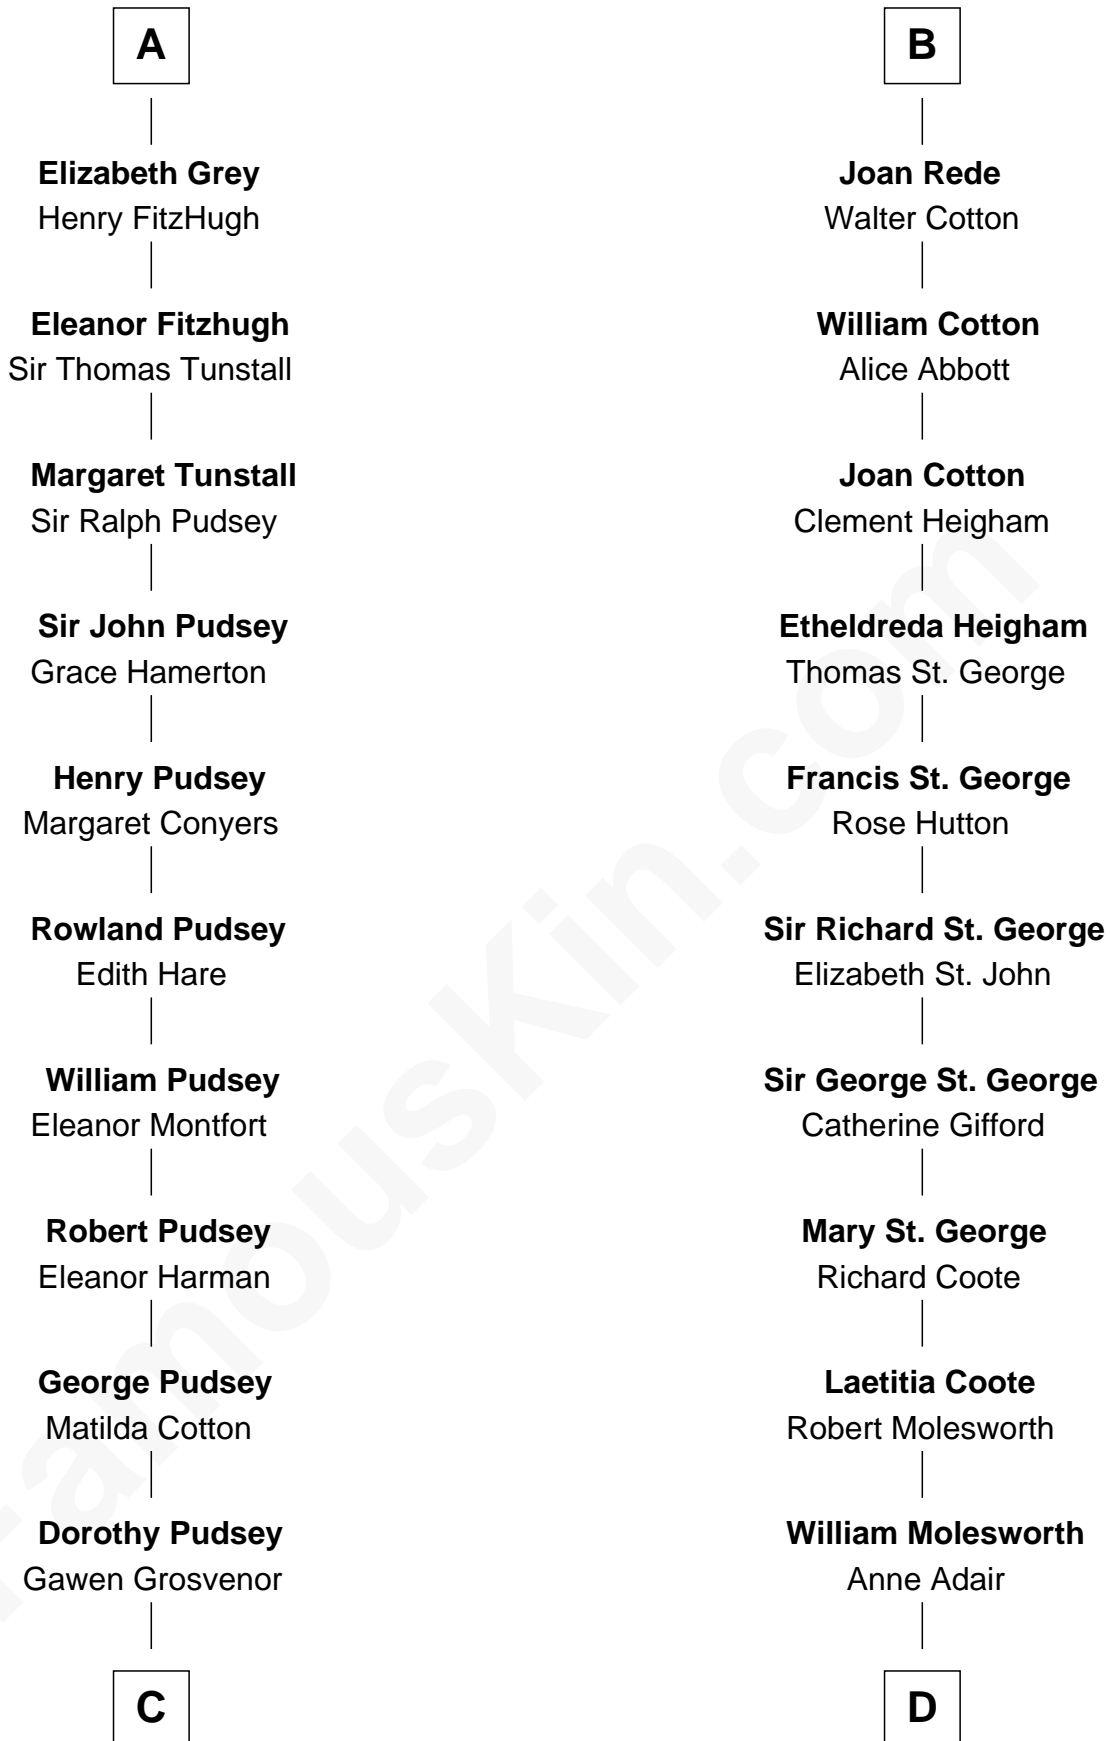

FamousKin.com

Relationship Chart of

Francis Lightfoot Lee

Signer of the Declaration of Independence

21st cousin of

Olivia De Havilland

Movie Actress

C

Winifred Grosvenor

Thomas Corbin

Henry Corbin

Alice Eltonhead

Laetitia Corbin

Richard Lee

Gov. Thomas Lee

Hannah Ludwell