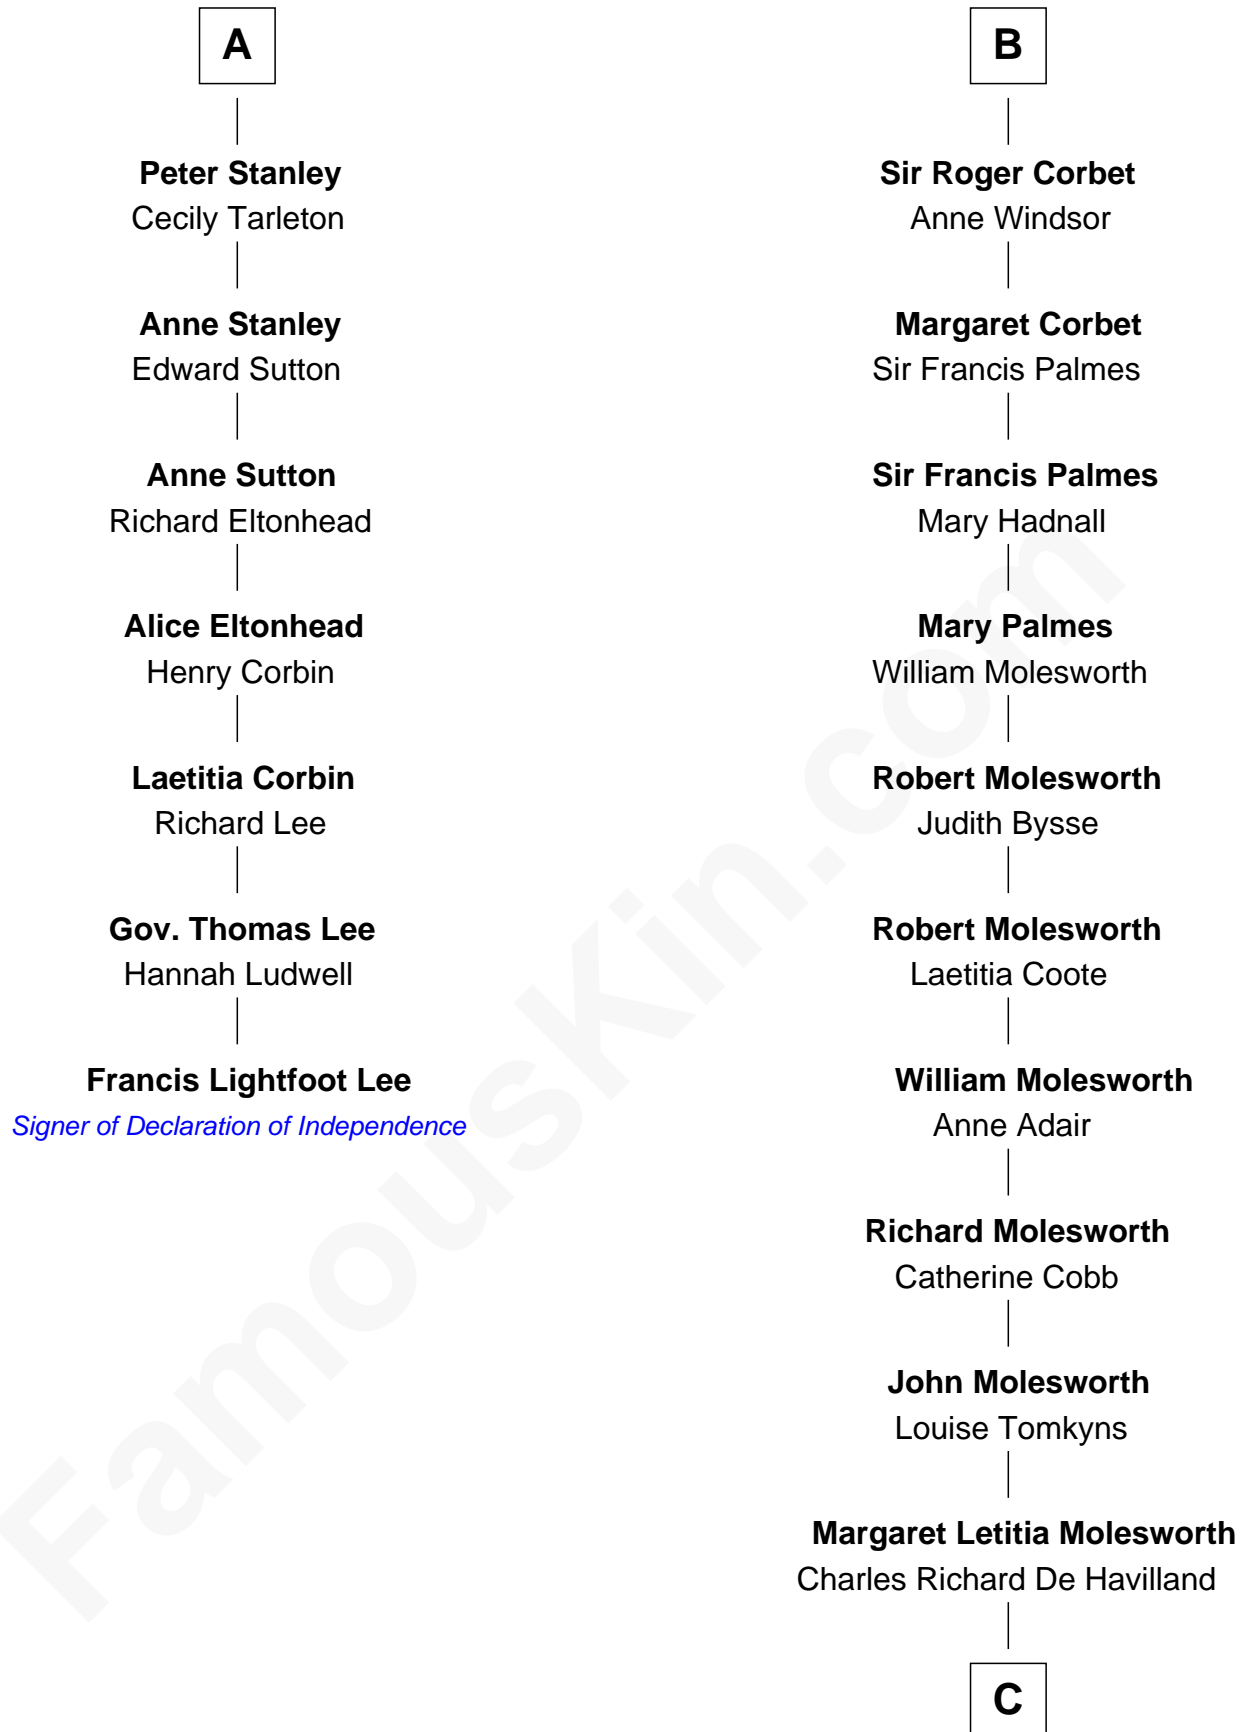

FamousKin.com

Relationship Chart of

Francis Lightfoot Lee

Signer of the Declaration of Independence

13th cousin 5 times removed of

Joan Fontaine

Movie Actress

Ralph de Stafford

Robert de Ferrers

Margaret Despencer

Maud de Swinnerton

Sir John Savage

Sir Edmund Ferrers

Ellen Roche

Mary Savage

William Stanley

Sir William Ferrers

Elizabeth Belknap

William Stanley

Alice Hoghton

Anne Ferrers

Sir Walter Devereux

Sir William Stanley

Agnes Grosvenor

Elizabeth Devereux

Sir Richard Corbet

Sir William Stanley

Anne Harington

Sir Robert Corbet

Elizabeth Vernon

A

B