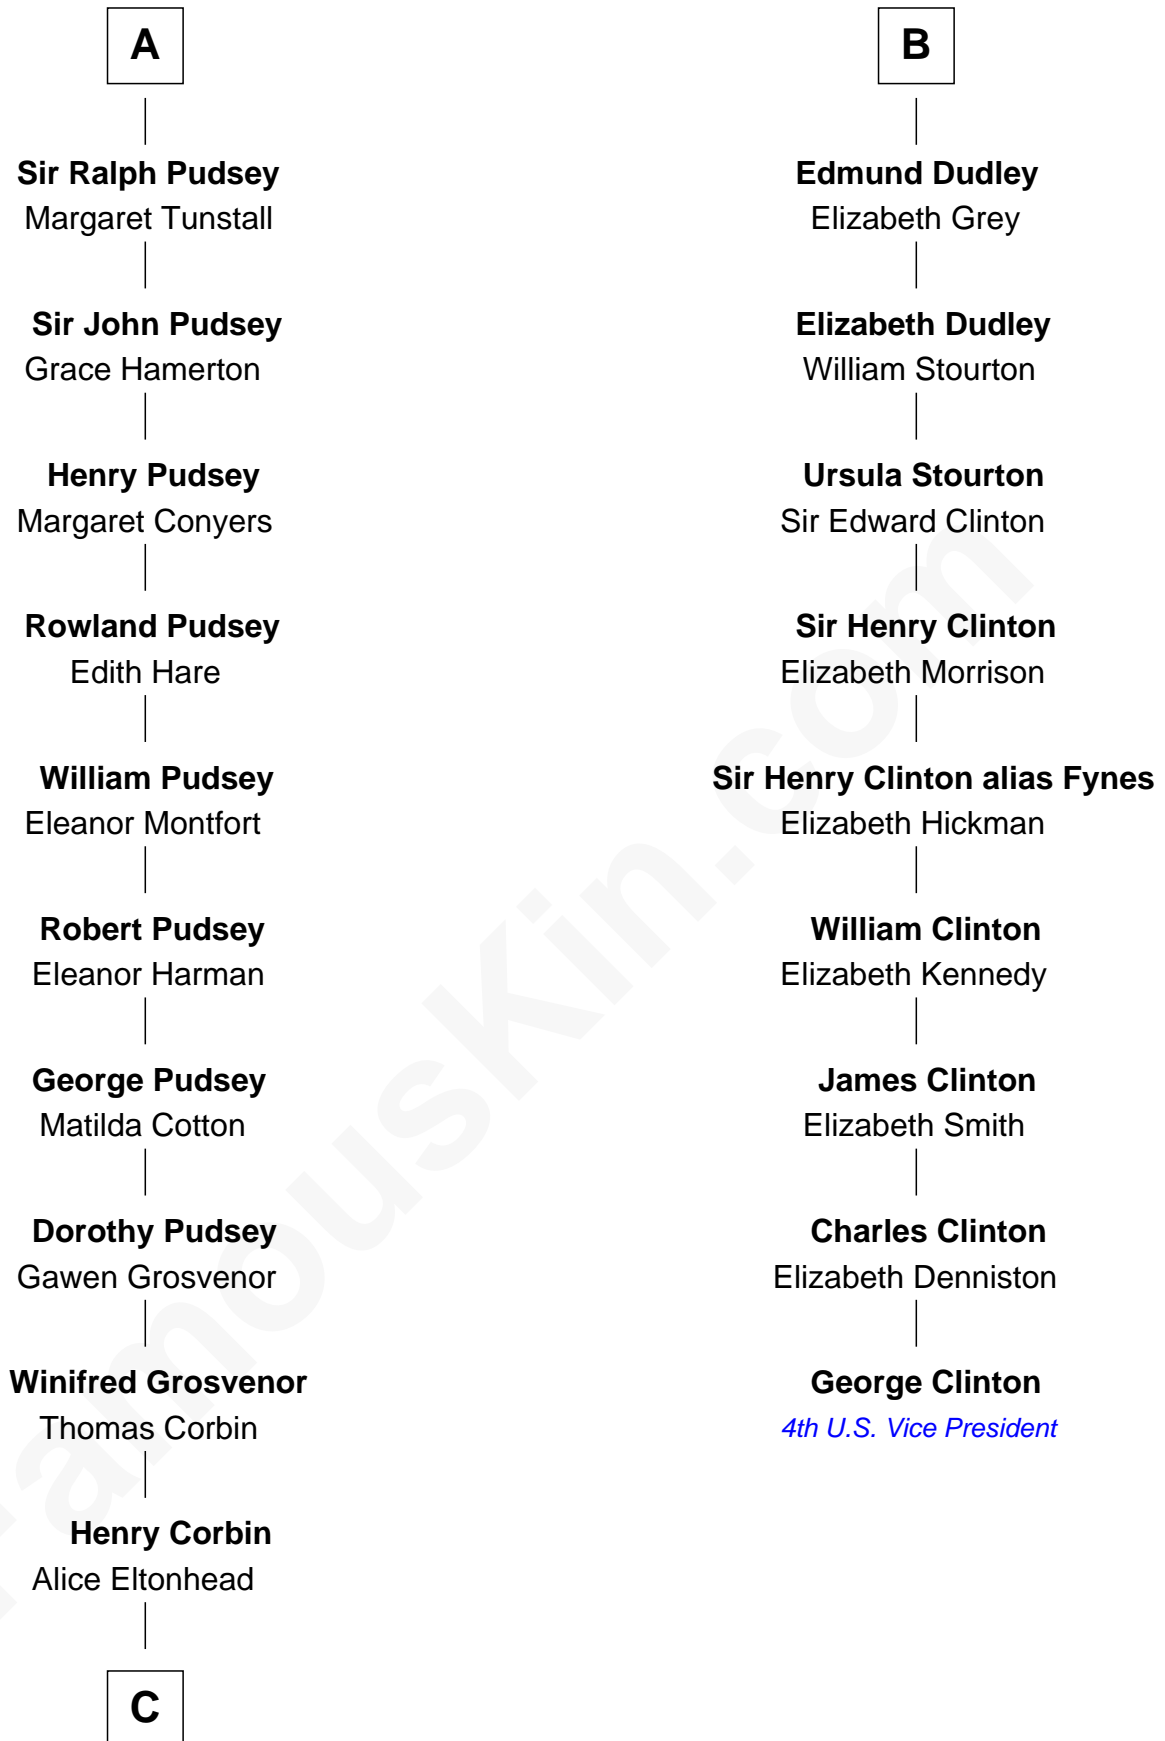

FamousKin.com

Relationship Chart of

Francis Lightfoot Lee

Signer of the Declaration of Independence

15th cousin 4 times removed of

George Clinton

4th U.S. Vice President

C

—
Laetitia Corbin

Richard Lee

—
Gov. Thomas Lee

Hannah Ludwell

—
Francis Lightfoot Lee

Signer of Declaration of Independence

FamousKin.com