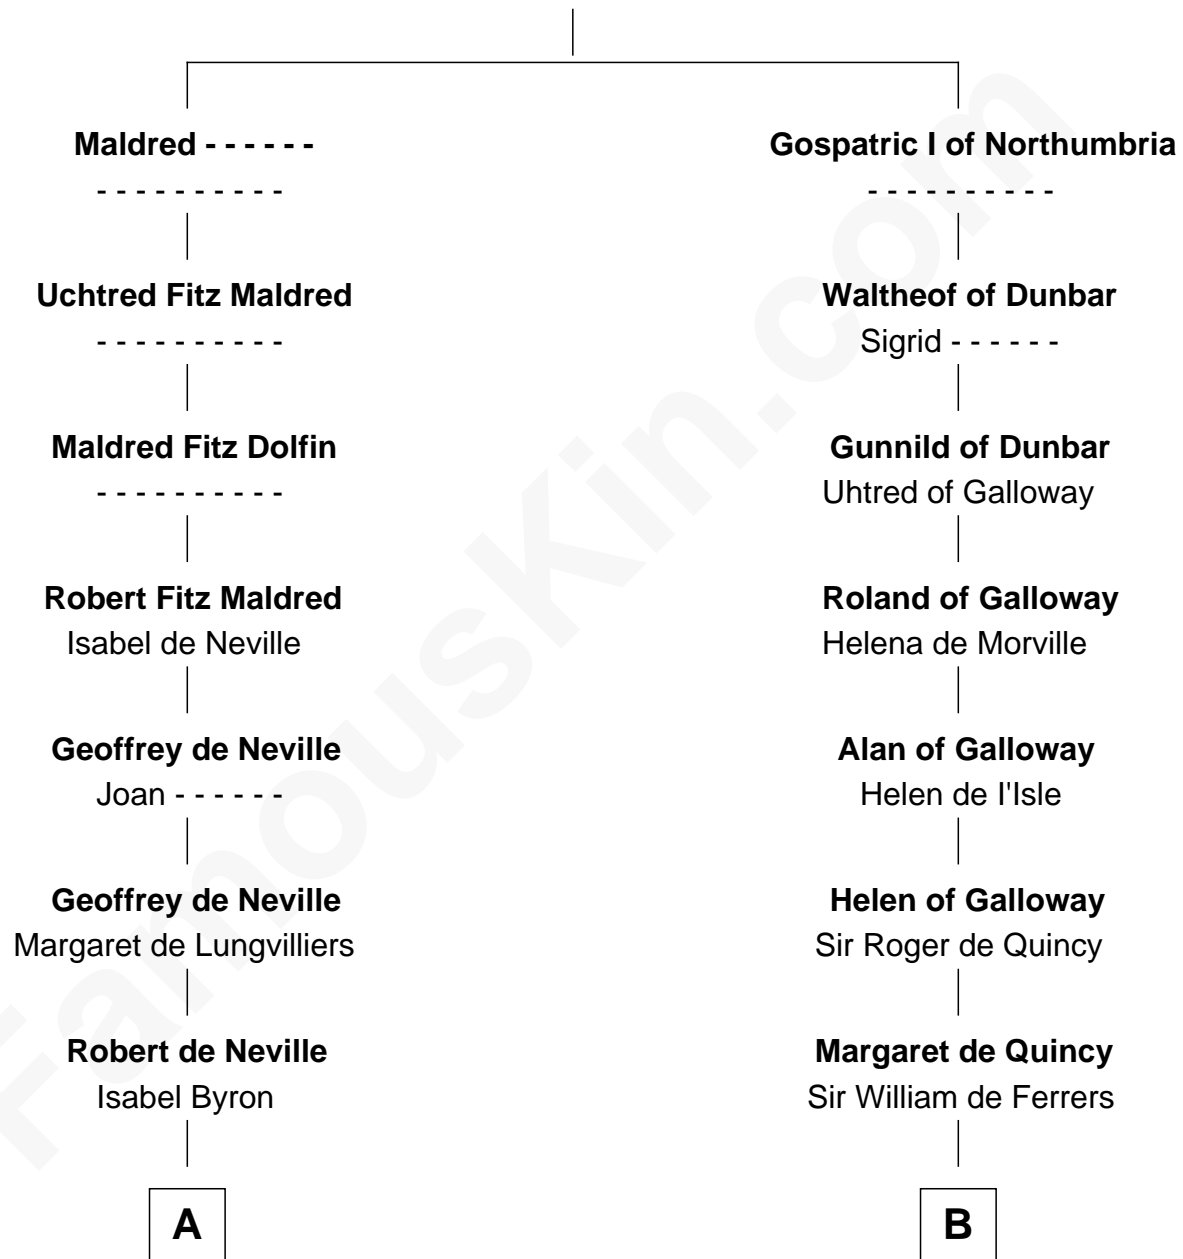

FamousKin.com

Relationship Chart of

Francis Lightfoot Lee

Signer of the Declaration of Independence

19th cousin 2 times removed of

George Clinton

4th U.S. Vice President

Maldred of Carlisle and Allendale

Edith of Northumbria

C

Laetitia Corbin

Richard Lee

Gov. Thomas Lee

Hannah Ludwell

Francis Lightfoot Lee

Signer of Declaration of Independence

D

Sir Henry Clinton alias Fynes

Elizabeth Hickman

William Clinton

Elizabeth Kennedy

James Clinton

Elizabeth Smith

Charles Clinton

Elizabeth Denniston

George Clinton

4th U.S. Vice President

FamousKin.com