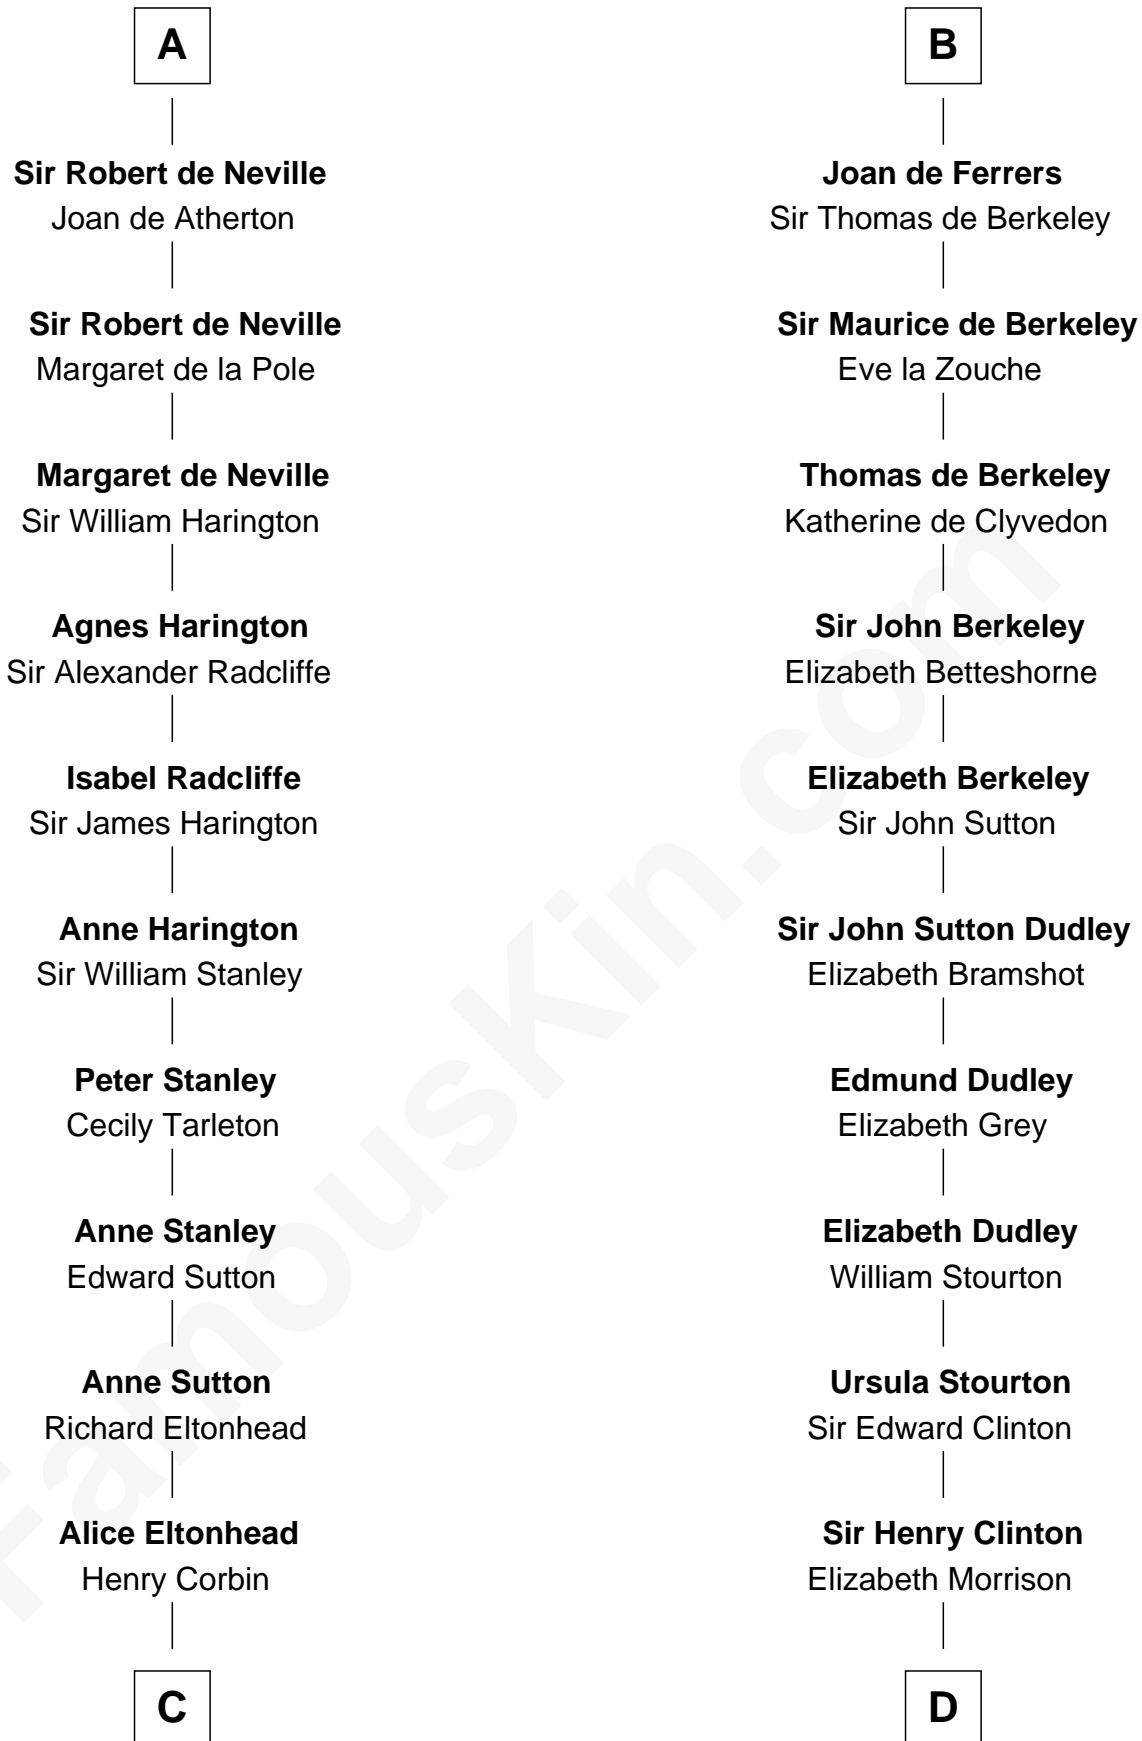

FamousKin.com

Relationship Chart of

Francis Lightfoot Lee

Signer of the Declaration of Independence

19th cousin 2 times removed of

George Clinton

4th U.S. Vice President

Maldred of Carlisle and Allendale

Edith of Northumbria

C

Laetitia Corbin

Richard Lee

Gov. Thomas Lee

Hannah Ludwell

Francis Lightfoot Lee

Signer of Declaration of Independence

Elizabeth Denniston

George Clinton

4th U.S. Vice President

FamousKin.com