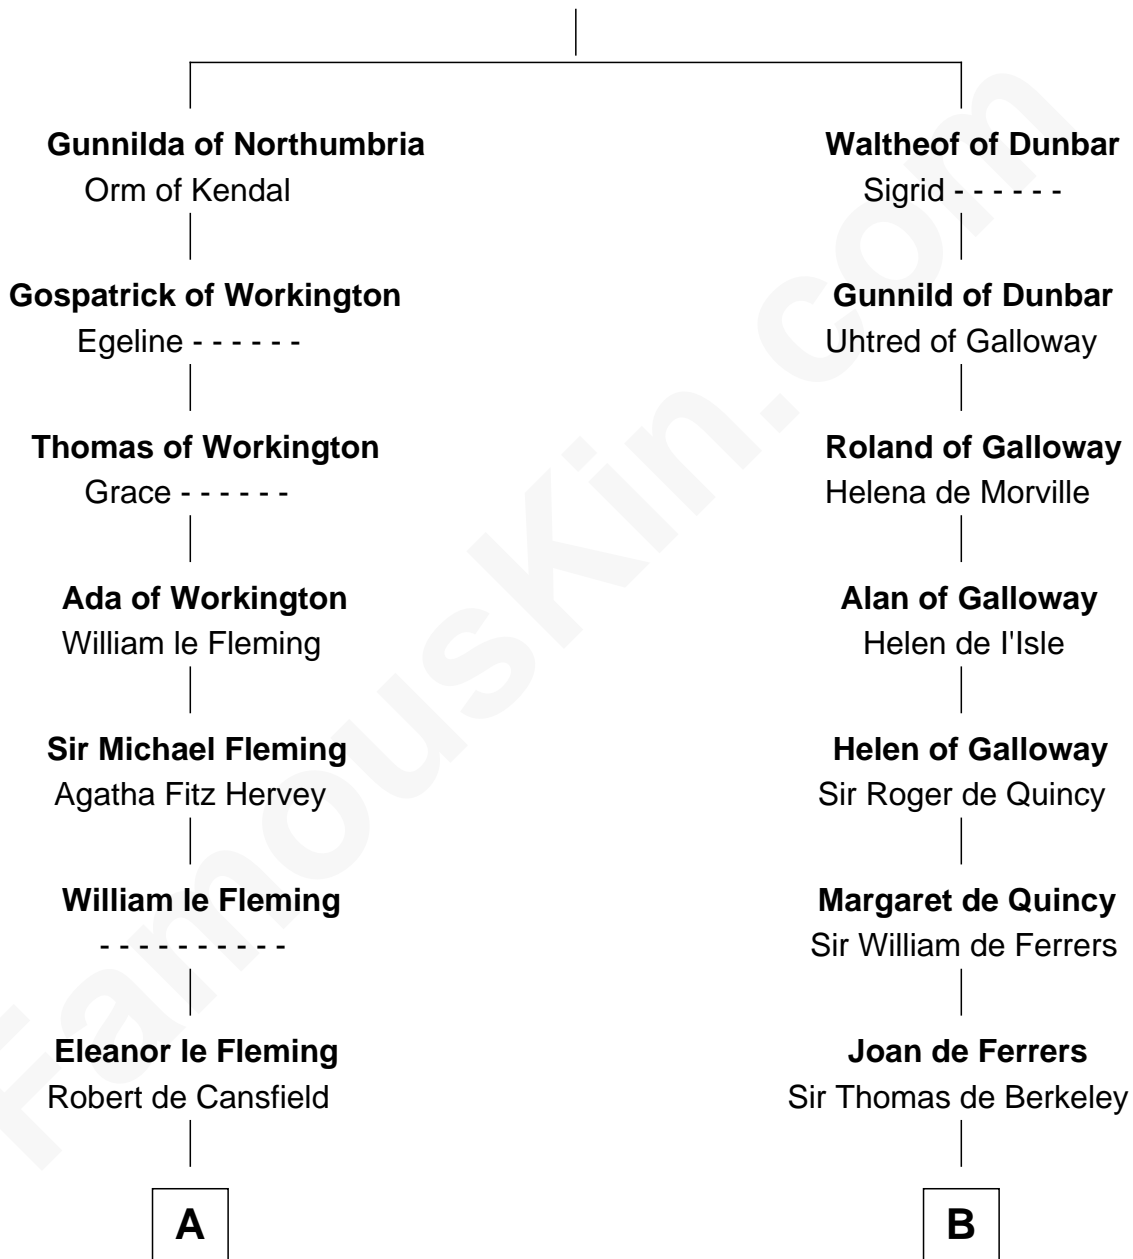

FamousKin.com

Relationship Chart of

Francis Lightfoot Lee

Signer of the Declaration of Independence

20th cousin 1 time removed of

George Clinton

4th U.S. Vice President

Gospatric I of Northumbria

C

Anne Sutton
Richard Eltonhead

Alice Eltonhead
Henry Corbin

Laetitia Corbin
Richard Lee

Gov. Thomas Lee
Hannah Ludwell

Francis Lightfoot Lee
Signer of Declaration of Independence

D

William Clinton
Elizabeth Kennedy

James Clinton
Elizabeth Smith

Charles Clinton
Elizabeth Denniston

George Clinton
4th U.S. Vice President