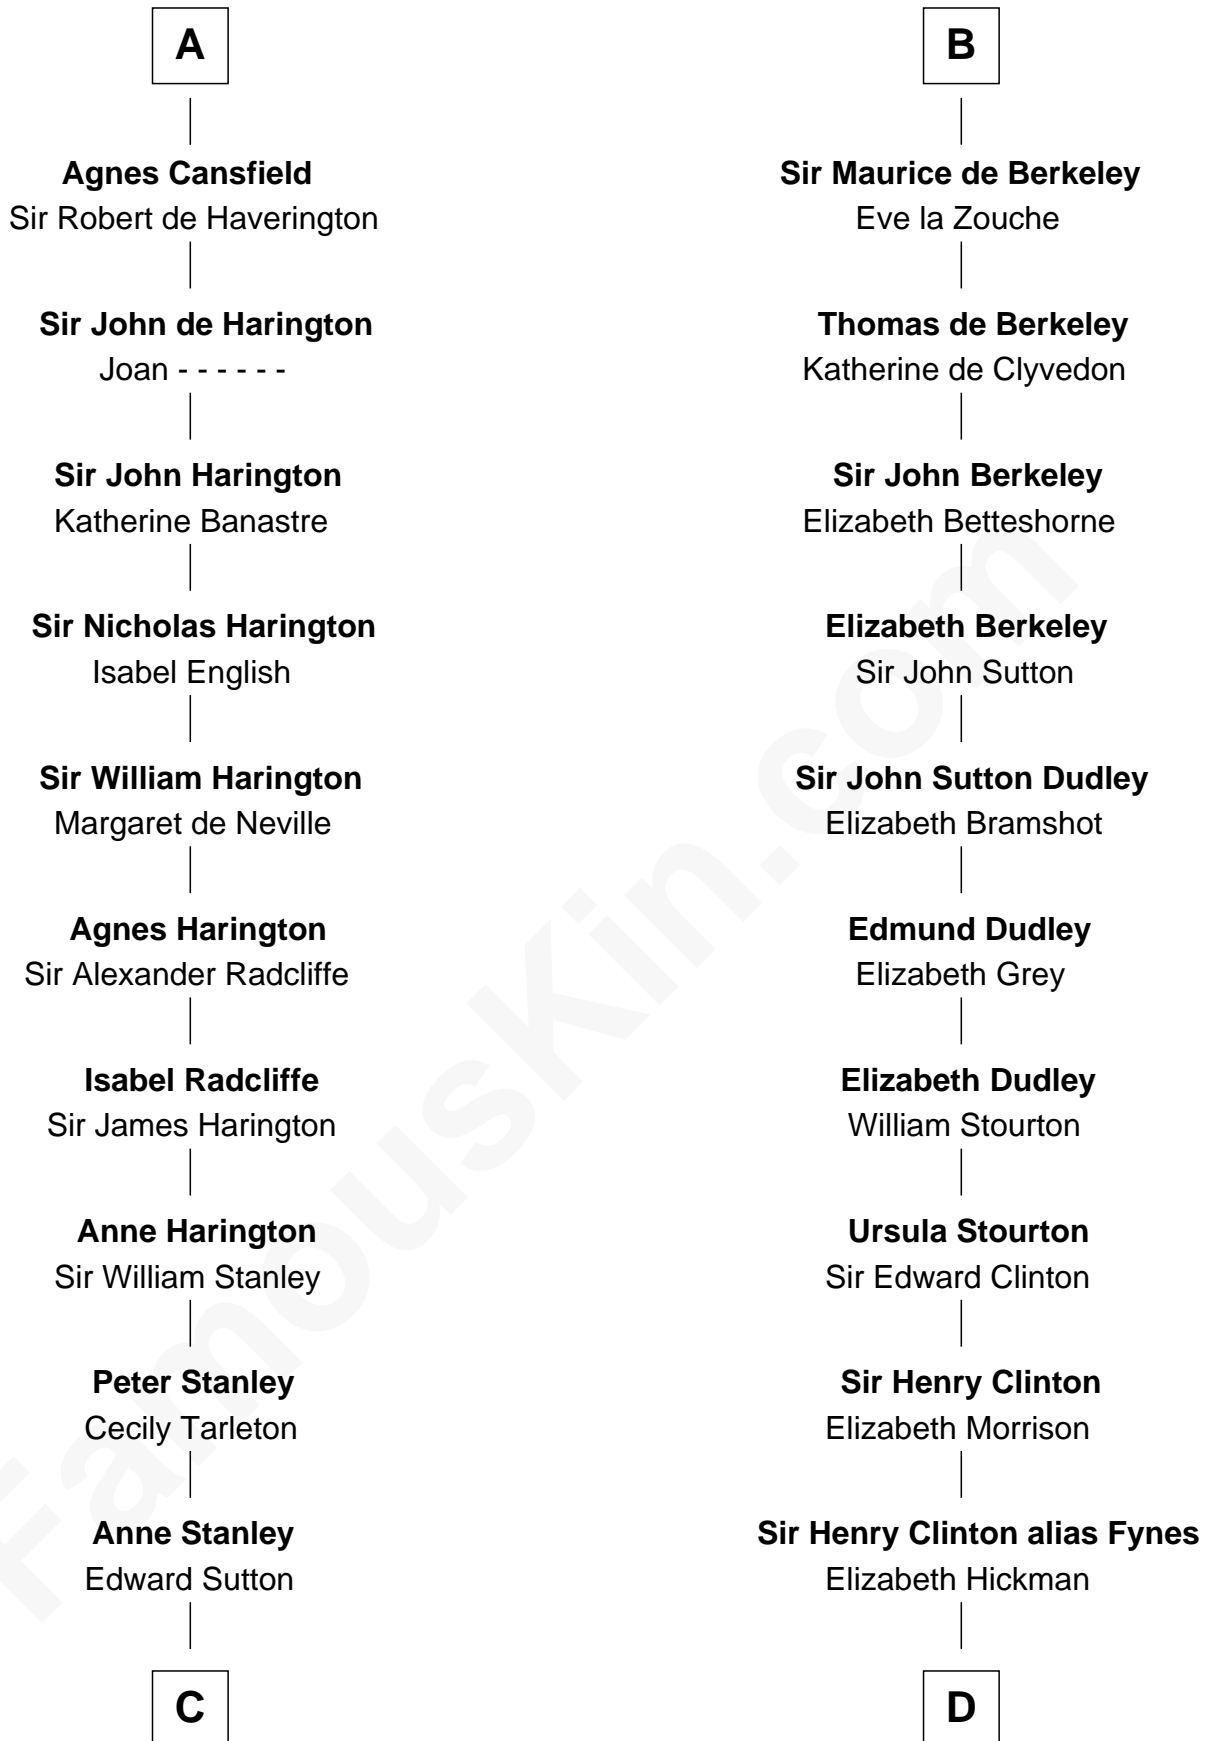

FamousKin.com

Relationship Chart of

Francis Lightfoot Lee

Signer of the Declaration of Independence

20th cousin 1 time removed of

George Clinton

4th U.S. Vice President

Gospatric I of Northumbria

C

Anne Sutton
Richard Eltonhead

Alice Eltonhead
Henry Corbin

Laetitia Corbin
Richard Lee

Gov. Thomas Lee
Hannah Ludwell

Francis Lightfoot Lee
Signer of Declaration of Independence

D

William Clinton
Elizabeth Kennedy