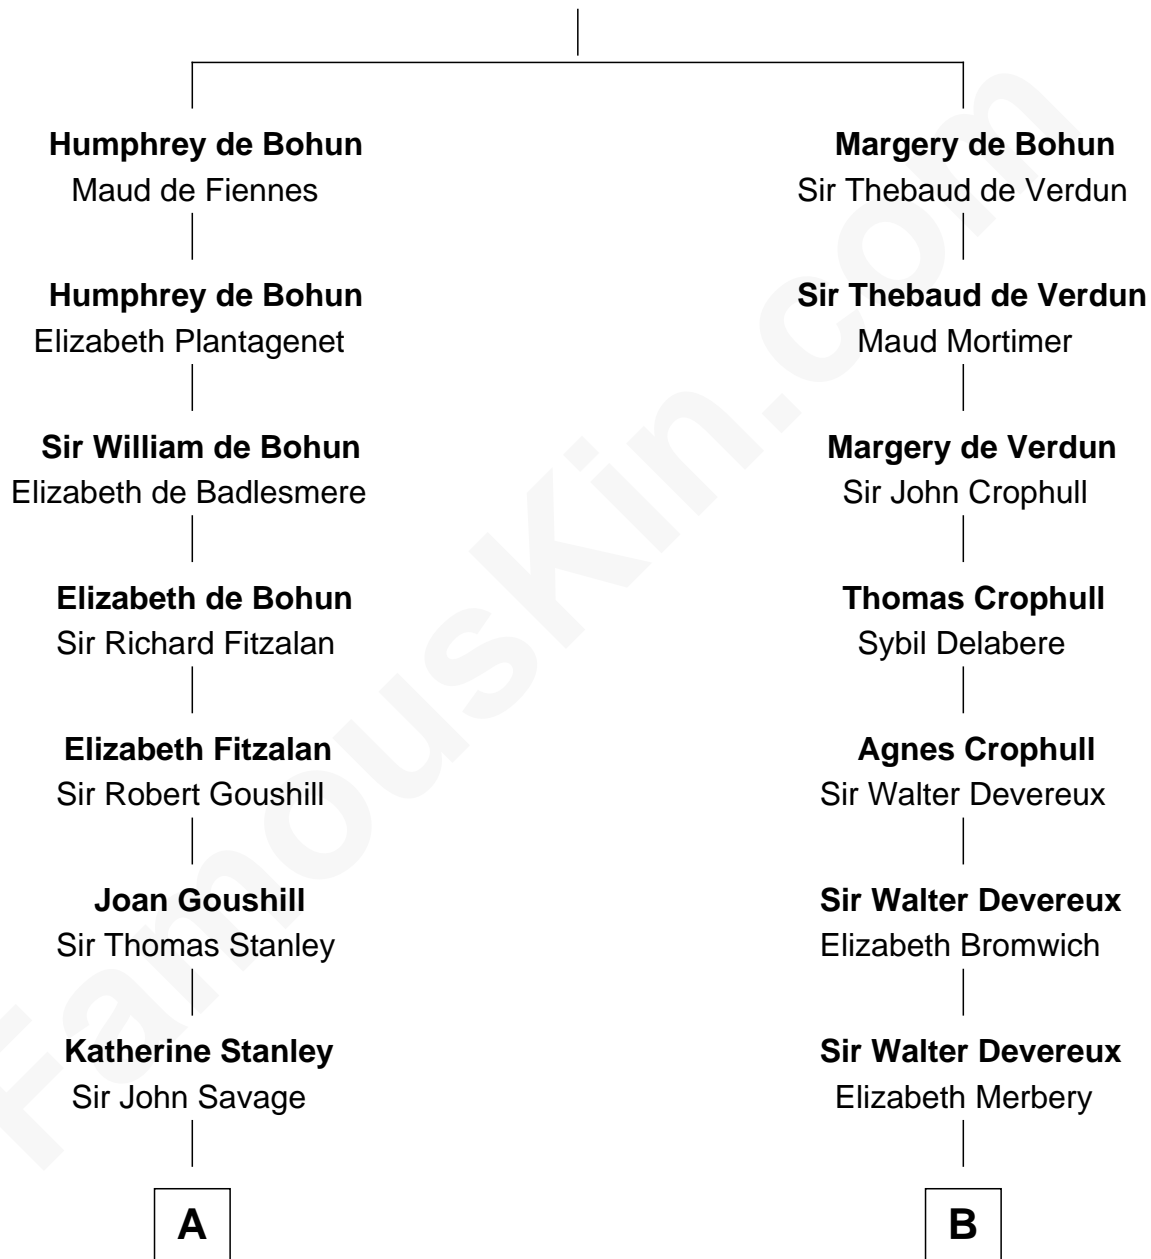

FamousKin.com

Relationship Chart of

Francis Lightfoot Lee

Signer of the Declaration of Independence

15th cousin 1 time removed of

George Clinton

4th U.S. Vice President

Sir Humphrey de Bohun

Eleanor de Braiose

A

Dulcia Savage
Sir Henry Bold

Maud Bold
Thomas Gerard

Jennet Gerard
Richard Eltonhead

William Eltonhead
Anne Bowers

Richard Eltonhead
Anne Sutton

Alice Eltonhead
Henry Corbin

Laetitia Corbin
Richard Lee

Gov. Thomas Lee
Hannah Ludwell

Francis Lightfoot Lee

Signer of Declaration of Independence

B

Anne Devereux
William Herbert

Catherine Herbert
George Grey

Anne Grey
Sir John Hussey