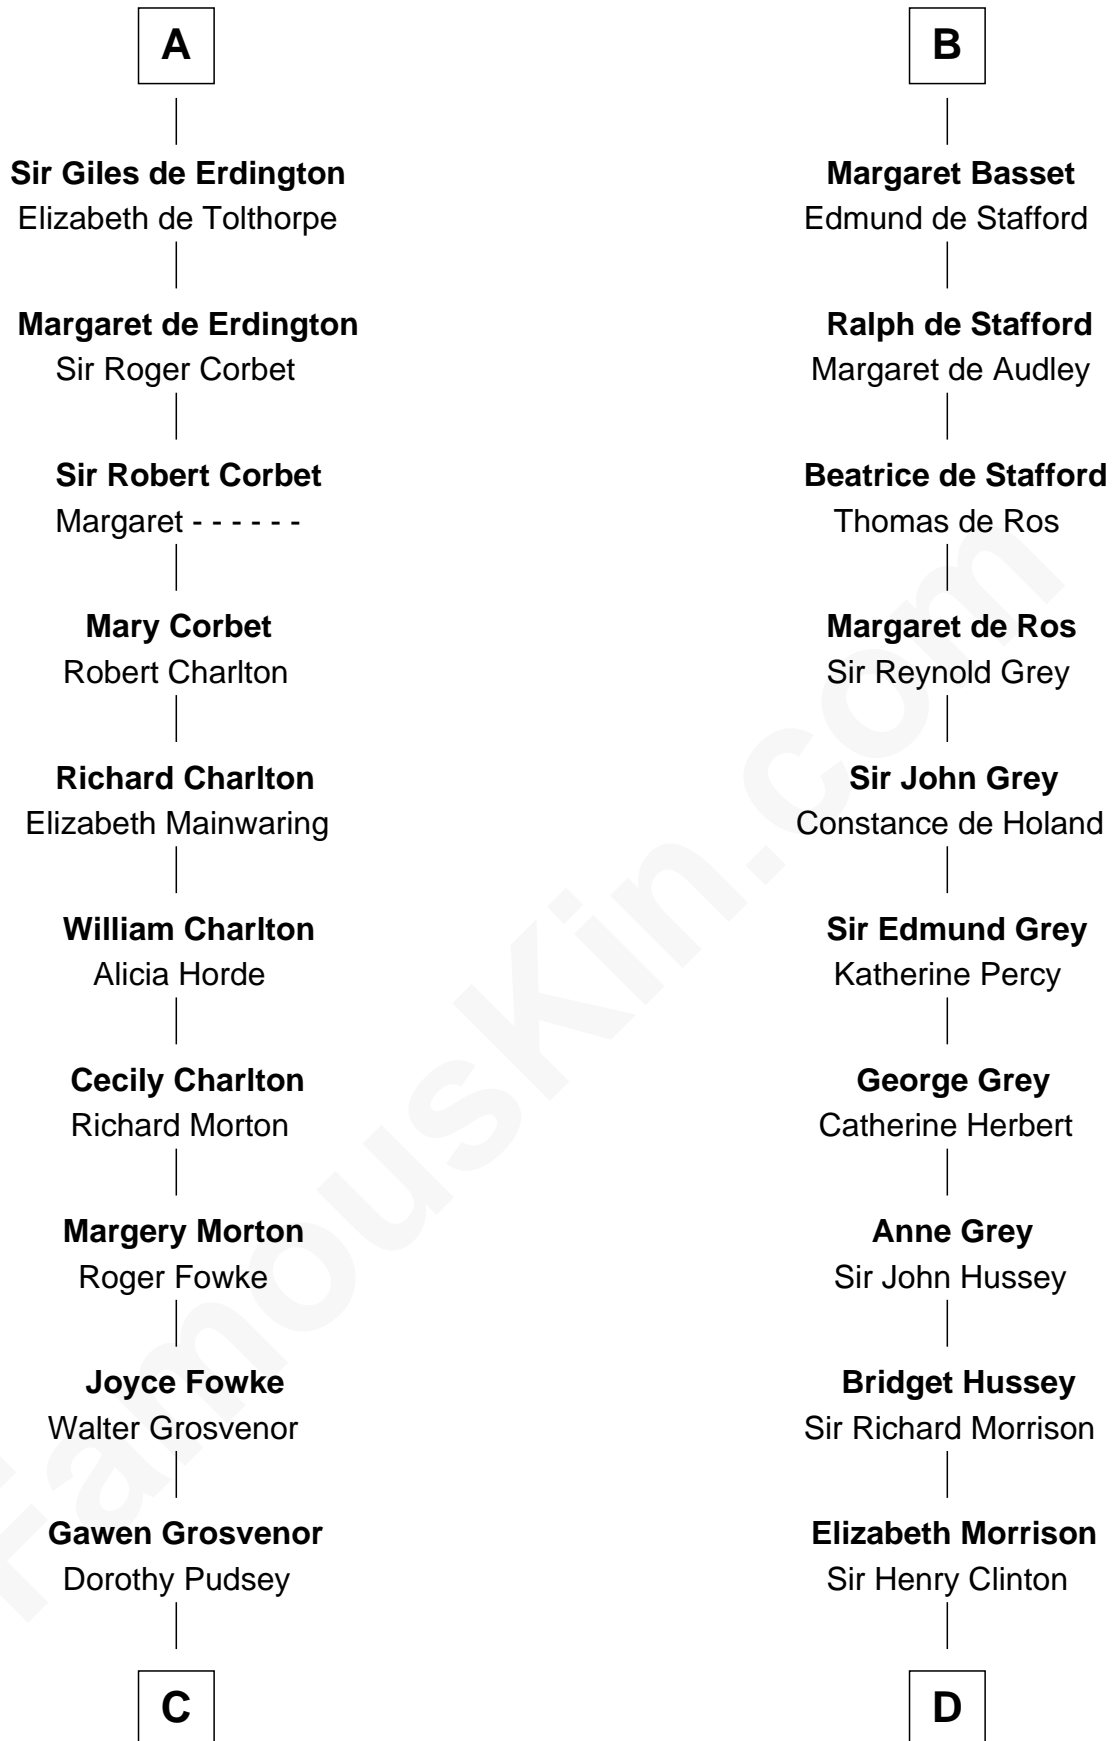

FamousKin.com

Relationship Chart of

Francis Lightfoot Lee

Signer of the Declaration of Independence

21st cousin of

George Clinton

4th U.S. Vice President

Roger d'Aubeny

Nichole d'Aubeny

Sir Roger de Somery

Margaret de Somery

Ralph Basset

Ralph Basset

Hawise - - - - -

B

C