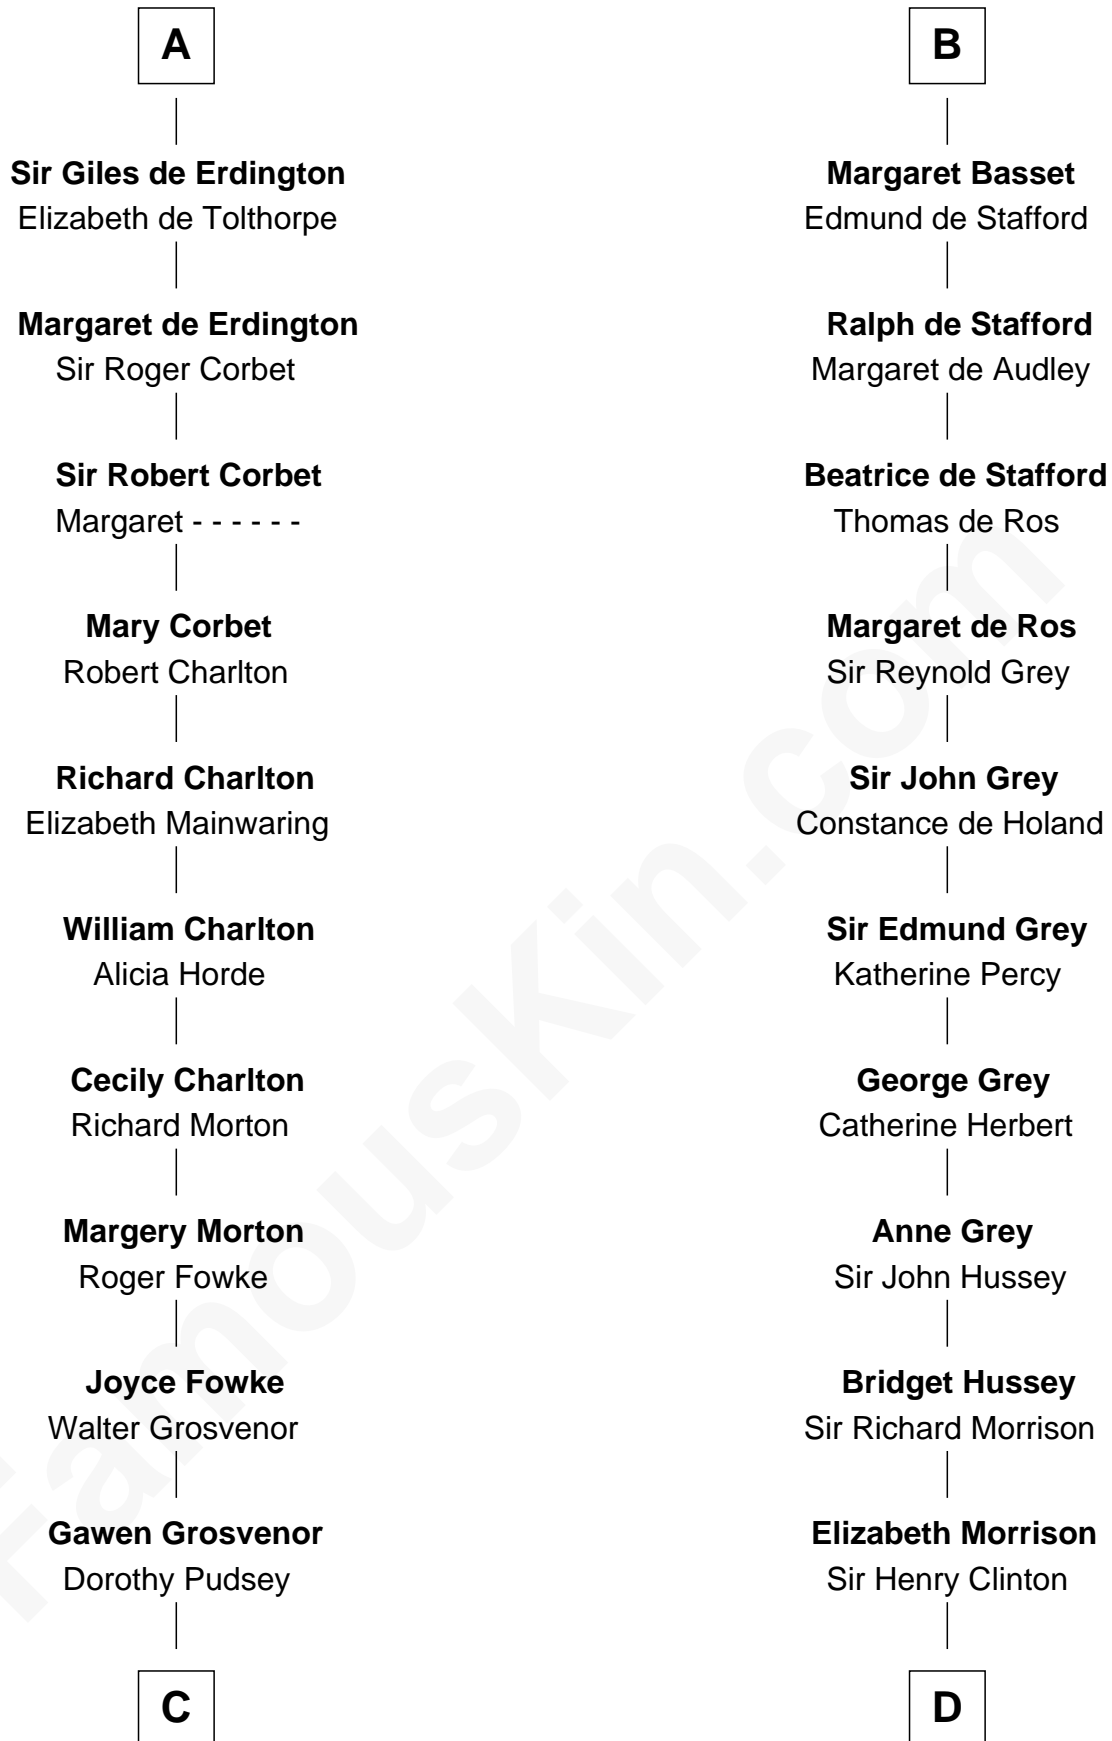

FamousKin.com

Relationship Chart of

Francis Lightfoot Lee

Signer of the Declaration of Independence

21st cousin of

George Clinton

4th U.S. Vice President

Roger le Bigod

Alice de Tosny

C

Winifred Grosvenor

Thomas Corbin

Henry Corbin

Alice Eltonhead

Laetitia Corbin

Richard Lee

Gov. Thomas Lee

Hannah Ludwell

Francis Lightfoot Lee

Signer of Declaration of Independence

D

Sir Henry Clinton alias Fynes

Elizabeth Hickman

William Clinton