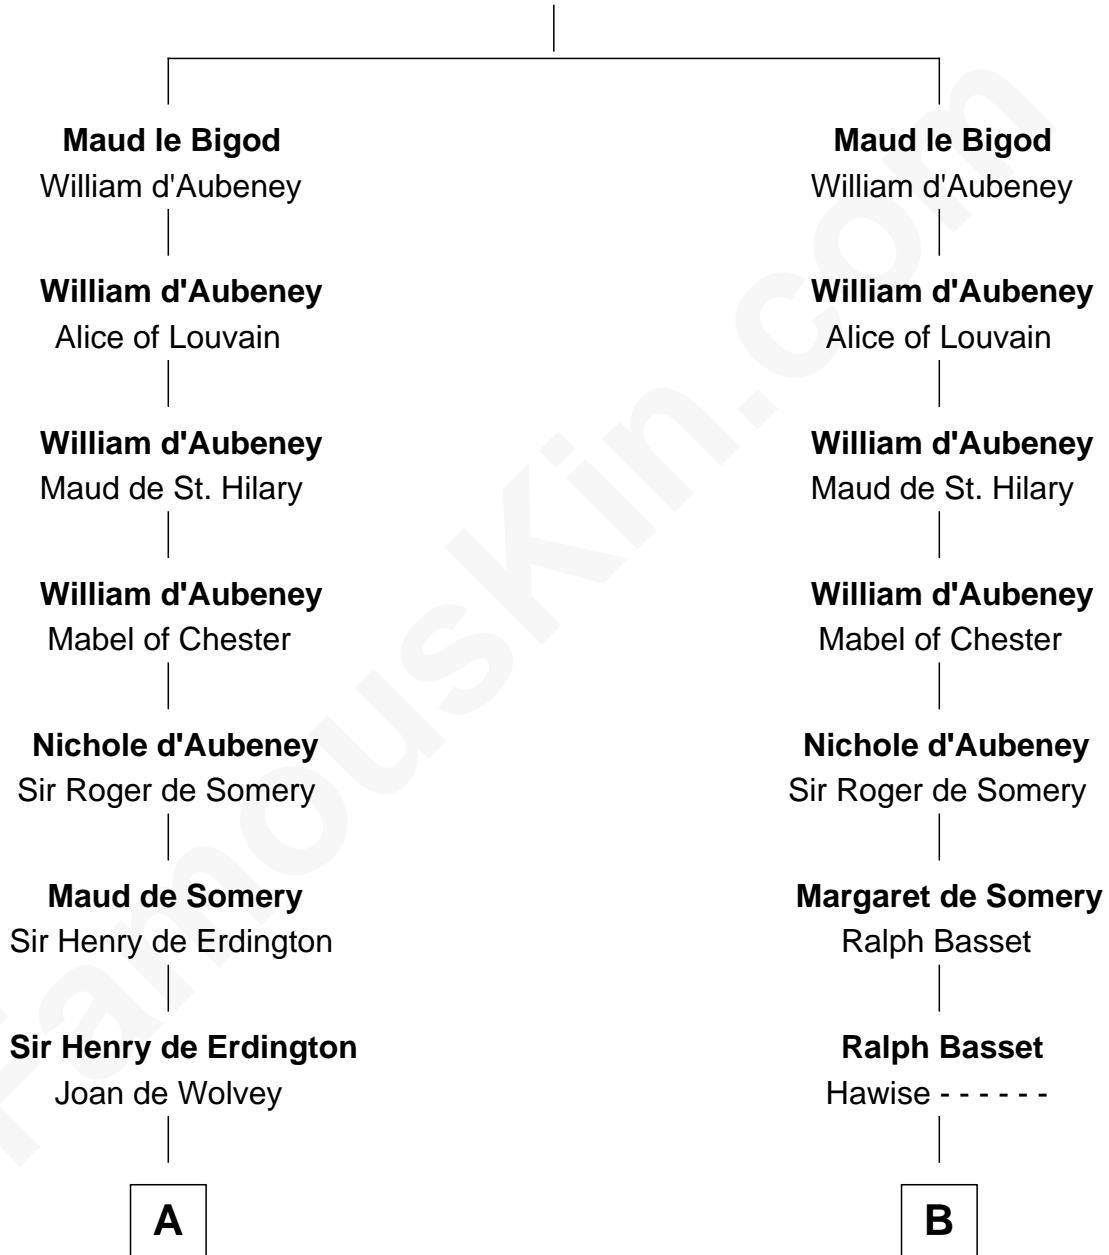

FamousKin.com

Relationship Chart of

Francis Lightfoot Lee

Signer of the Declaration of Independence

21st cousin of

George Clinton

4th U.S. Vice President

Roger le Bigod

Alice de Tosny

C

Winifred Grosvenor

Thomas Corbin

Henry Corbin

Alice Eltonhead

Laetitia Corbin

Richard Lee

Gov. Thomas Lee

Hannah Ludwell

Francis Lightfoot Lee

Signer of Declaration of Independence

D

Sir Henry Clinton alias Fynes

Elizabeth Hickman

William Clinton