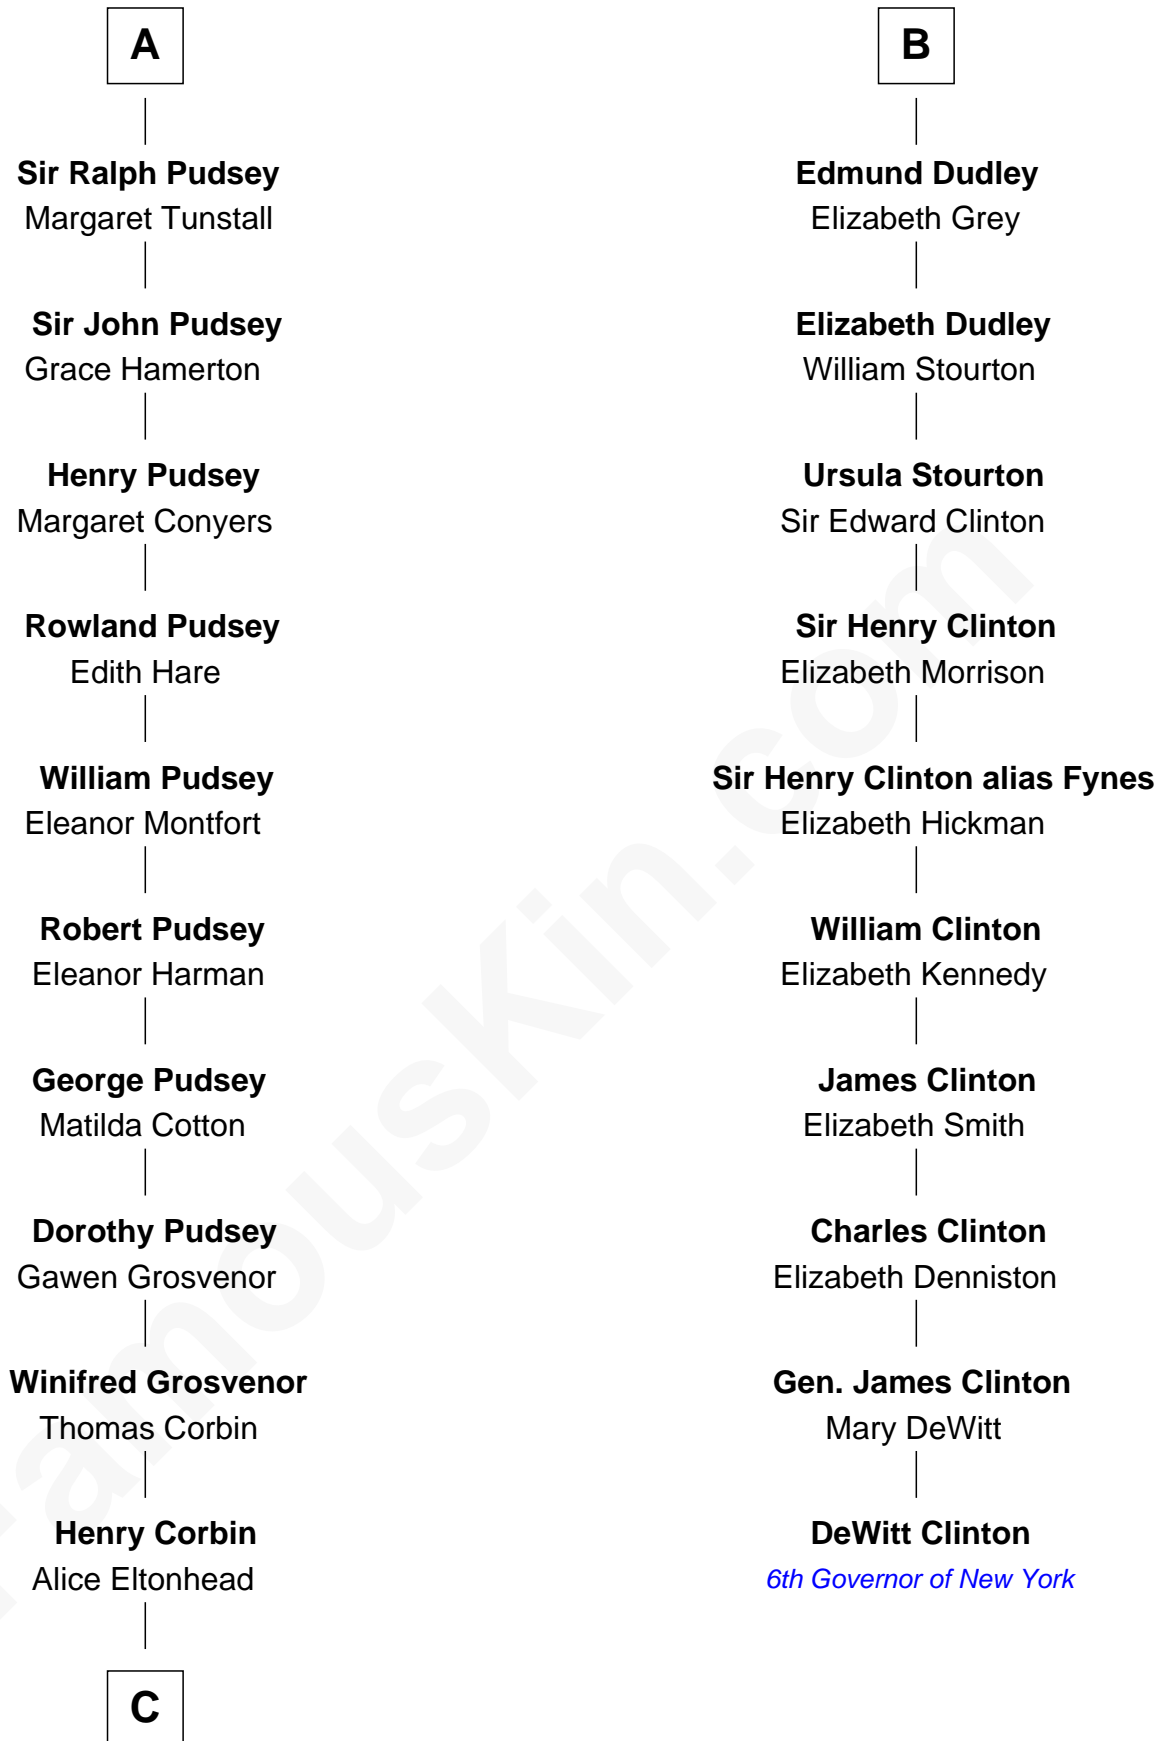

FamousKin.com

Relationship Chart of

Francis Lightfoot Lee

Signer of the Declaration of Independence

16th cousin 3 times removed of

DeWitt Clinton

6th Governor of New York

C

—
Laetitia Corbin

Richard Lee

—
Gov. Thomas Lee

Hannah Ludwell

—
Francis Lightfoot Lee

Signer of Declaration of Independence

FamousKin.com