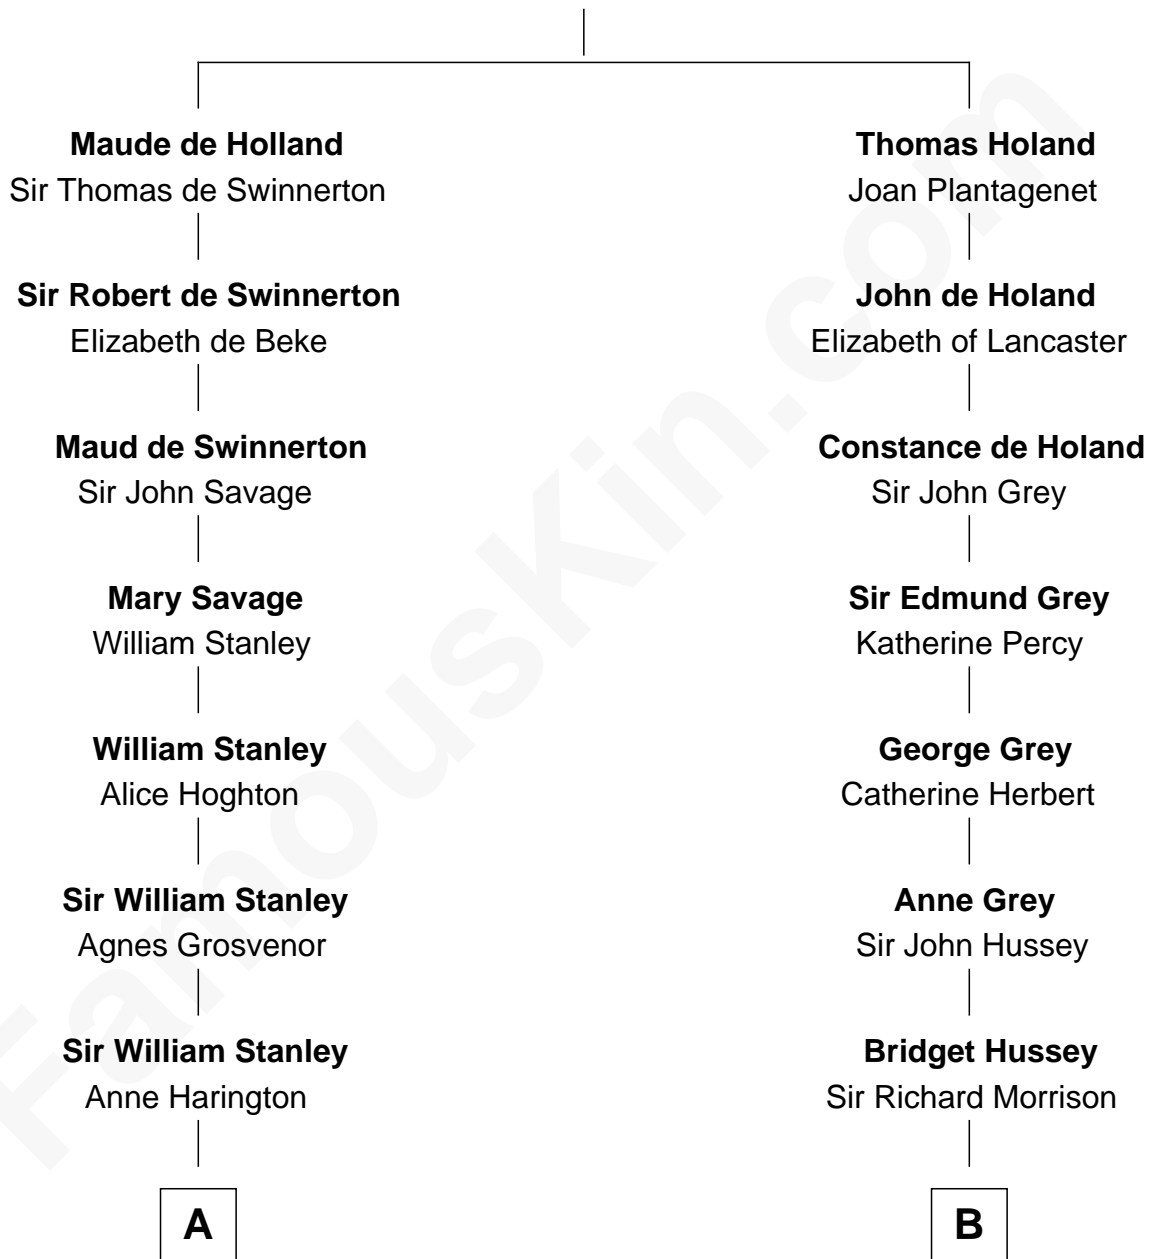

FamousKin.com

Relationship Chart of

Francis Lightfoot Lee

Signer of the Declaration of Independence

13th cousin of

DeWitt Clinton

6th Governor of New York

Sir Robert de Holland

Maude la Zouche

A

Peter Stanley
Cecily Tarleton

Anne Stanley
Edward Sutton

Anne Sutton
Richard Eltonhead

Alice Eltonhead
Henry Corbin

Laetitia Corbin
Richard Lee

Gov. Thomas Lee
Hannah Ludwell