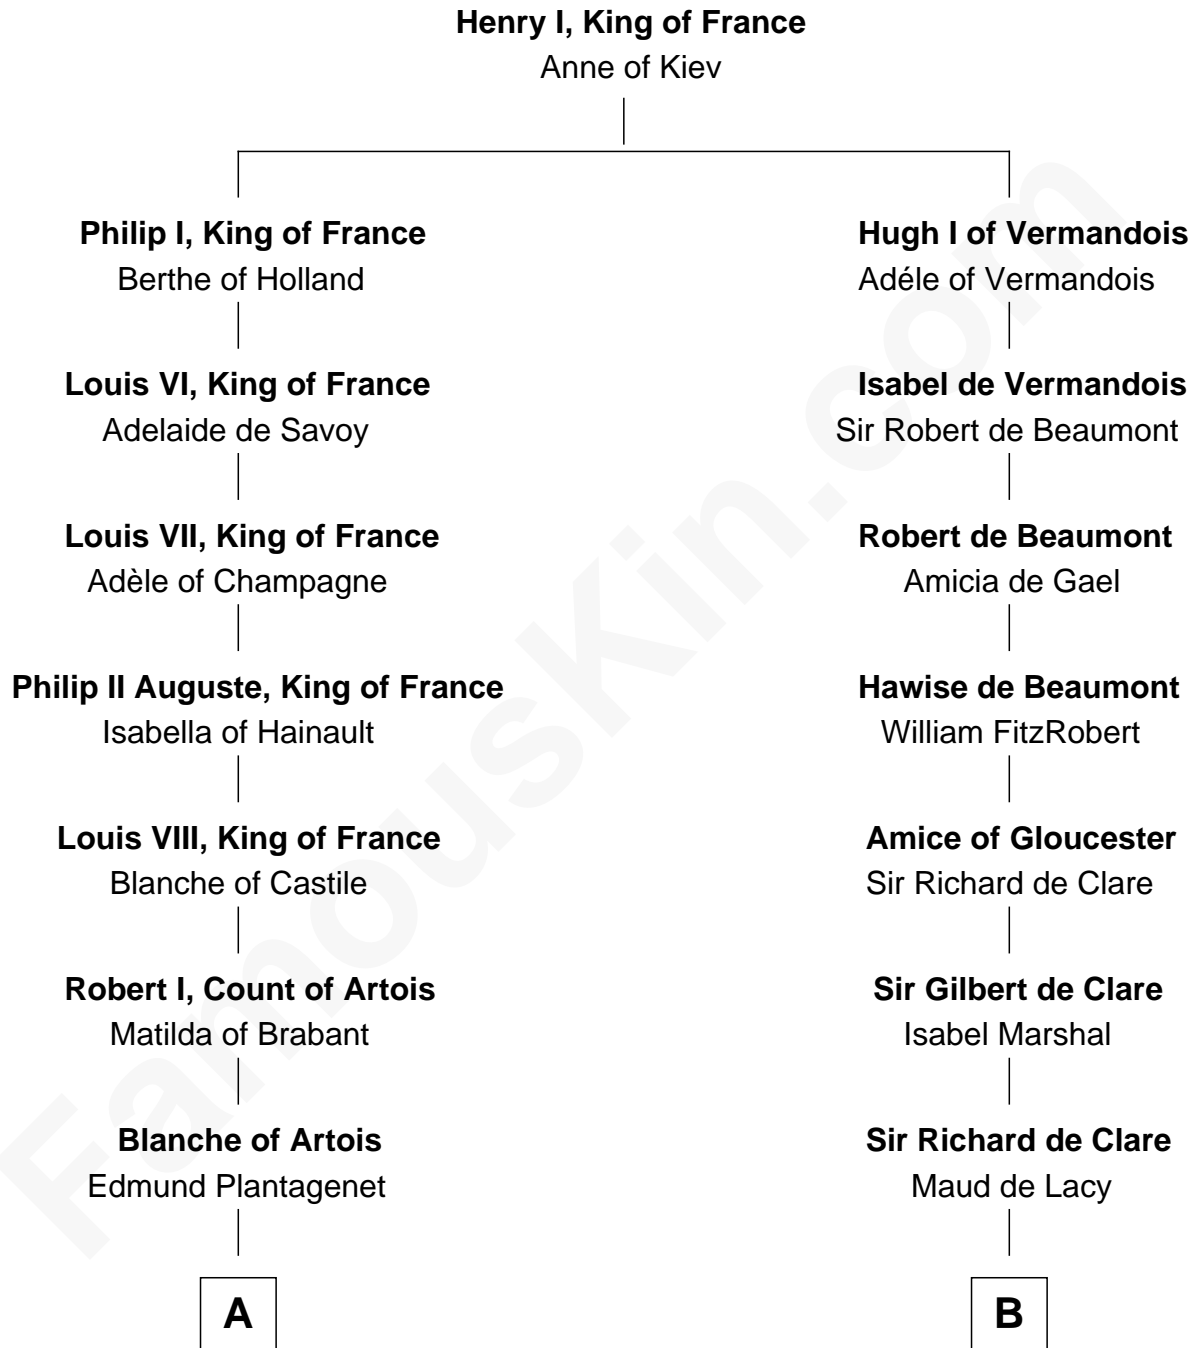

FamousKin.com

Relationship Chart of

Francis Lightfoot Lee

Signer of the Declaration of Independence

21st cousin of

Jonathan Swift

Author of Gulliver's Travels

C

Richard Eltonhead

Anne Sutton

Alice Eltonhead

Henry Corbin

Laetitia Corbin

Richard Lee

Gov. Thomas Lee

Hannah Ludwell