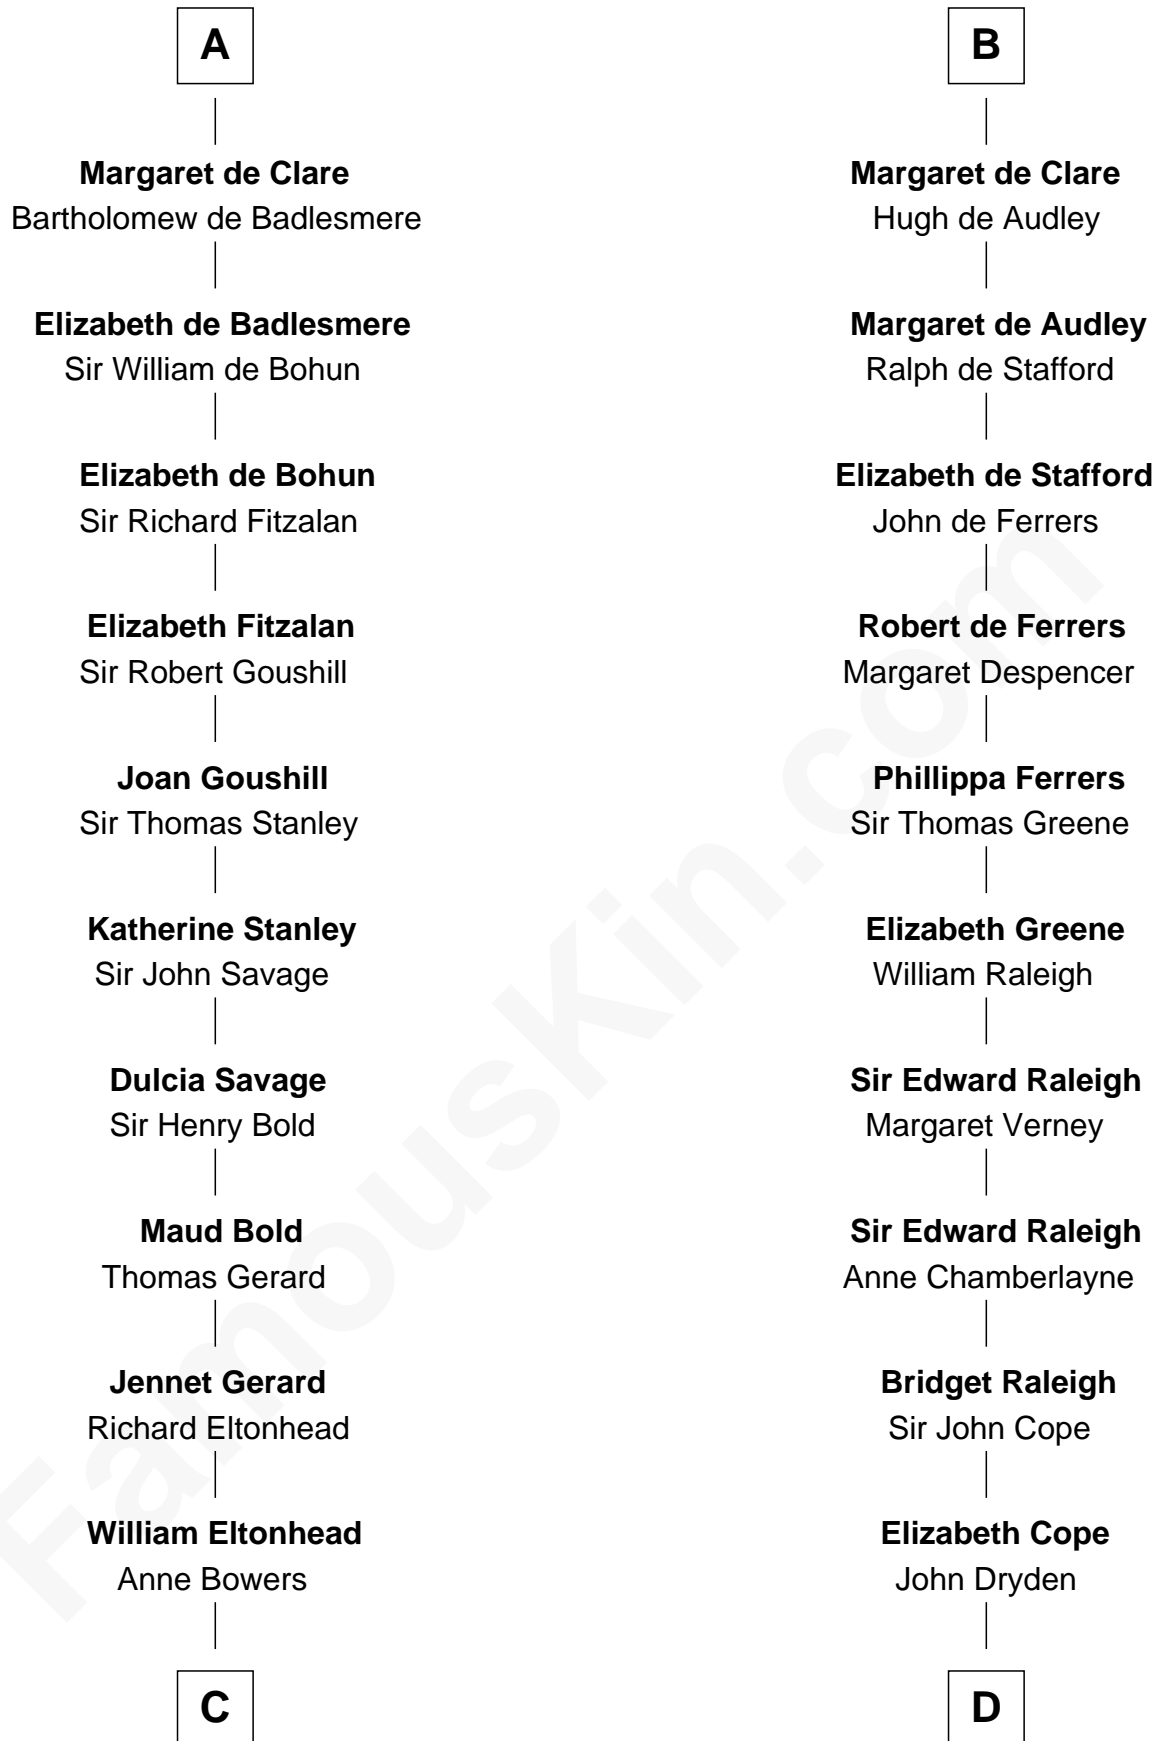

FamousKin.com

Relationship Chart of

Francis Lightfoot Lee

Signer of the Declaration of Independence

20th cousin 1 time removed of

Jonathan Swift

Author of Gulliver's Travels

Roger de Montgomerie

Sir Gilbert de Clare

Isabel Marshal

Sir Richard de Clare

Maud de Lacy

Sir Gilbert de Clare

Joan of Acre

B

C