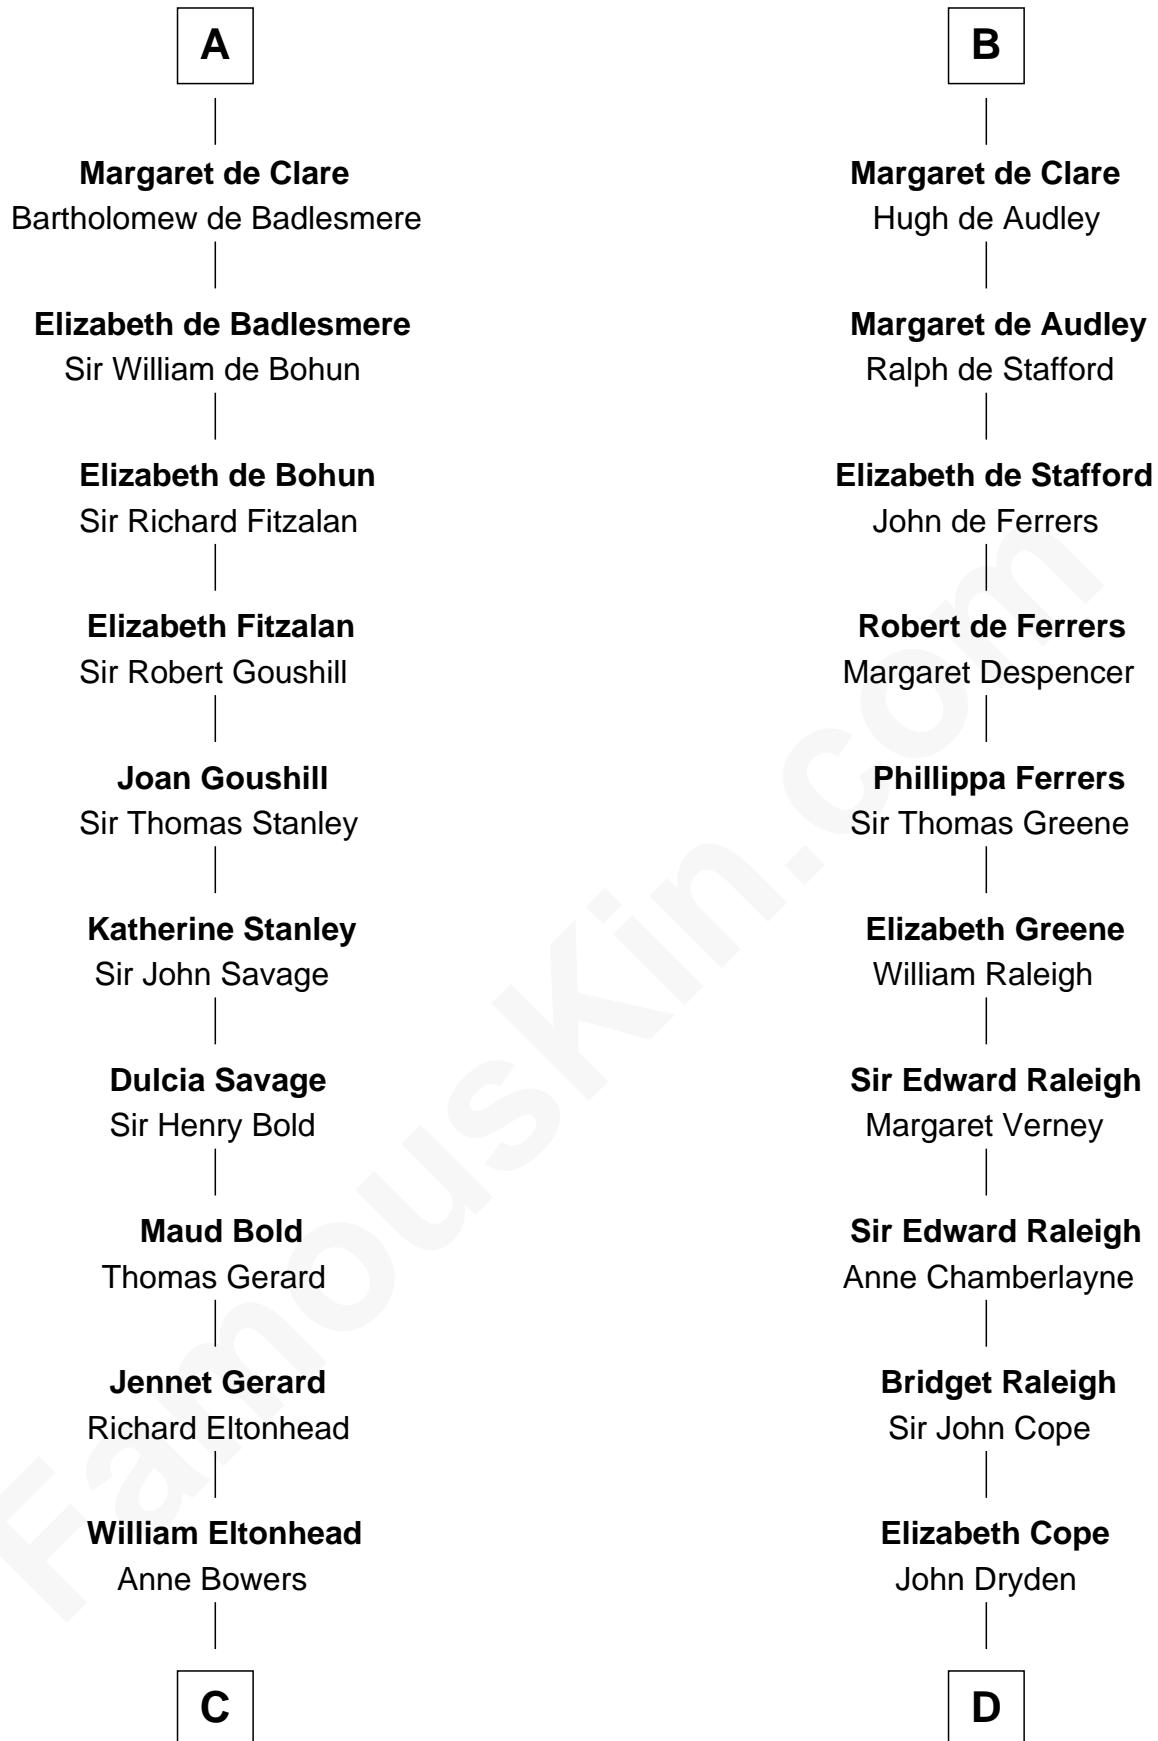

## Relationship Chart of

### Francis Lightfoot Lee

Signer of the Declaration of Independence

20th cousin 1 time removed of

**Jonathan Swift**

Author of *Gulliver's Travels*

**C**

**Richard Eltonhead**

Anne Sutton

**Alice Eltonhead**

Henry Corbin

**Laetitia Corbin**

Richard Lee

**Gov. Thomas Lee**

Hannah Ludwell

**Francis Lightfoot Lee**

*Signer of Declaration of Independence*