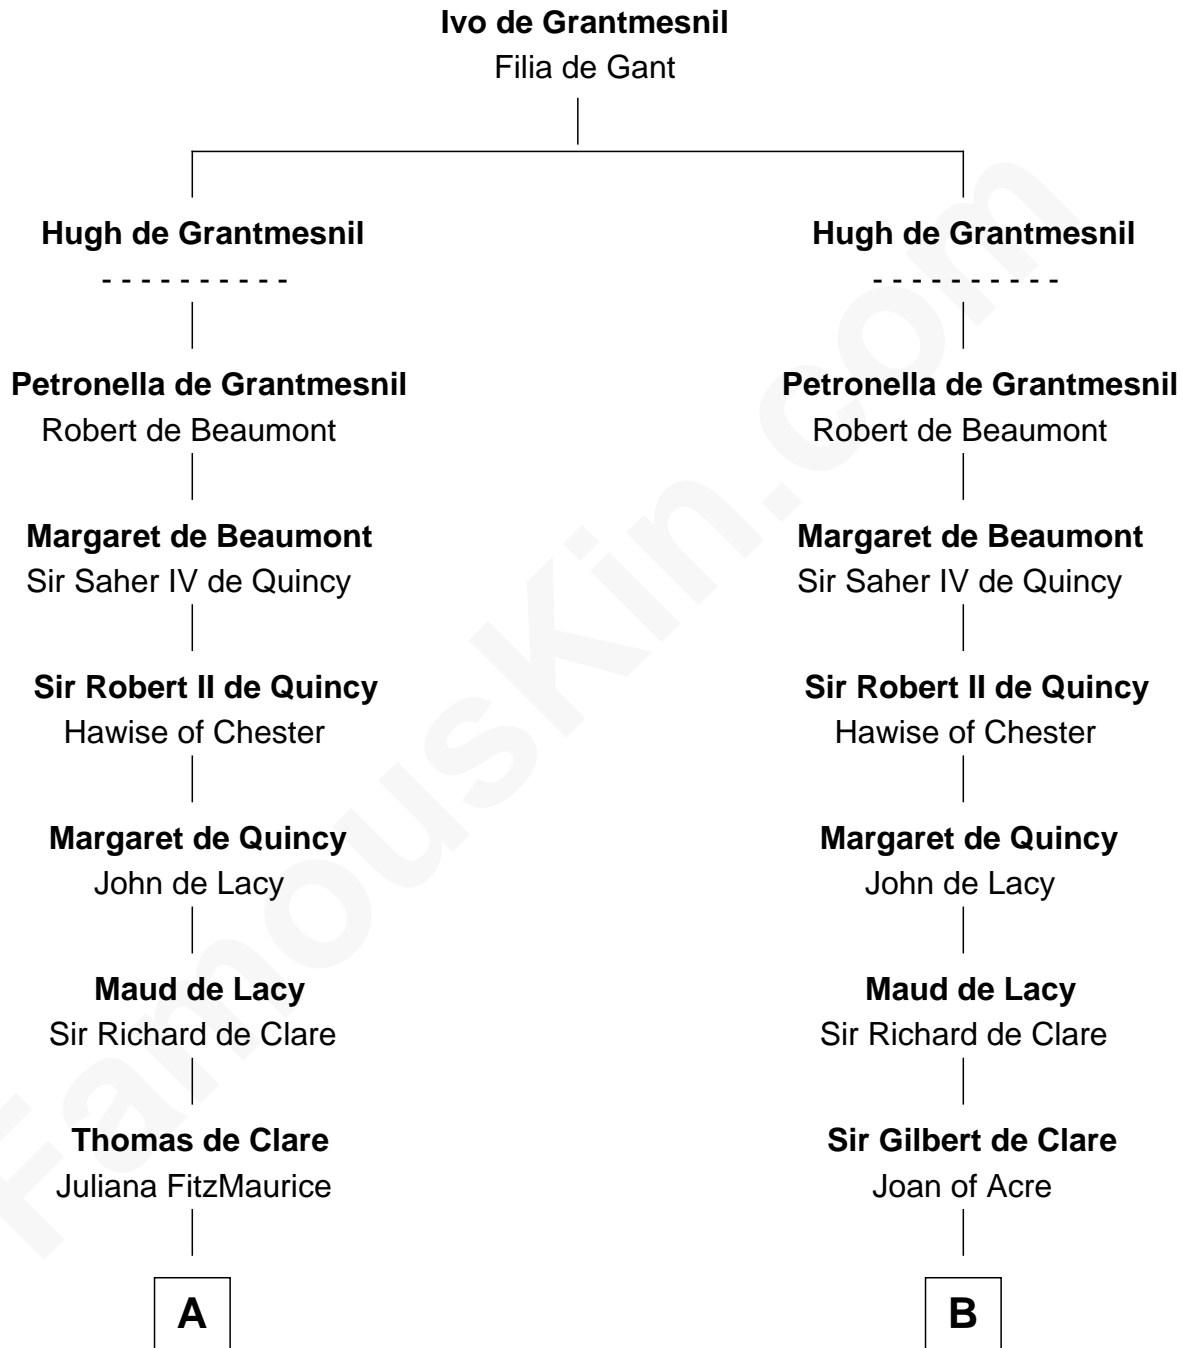

## Relationship Chart of

### Francis Lightfoot Lee

Signer of the Declaration of Independence

20th cousin 1 time removed of

**Jonathan Swift**

Author of *Gulliver's Travels*

**C**

**Richard Eltonhead**

Anne Sutton