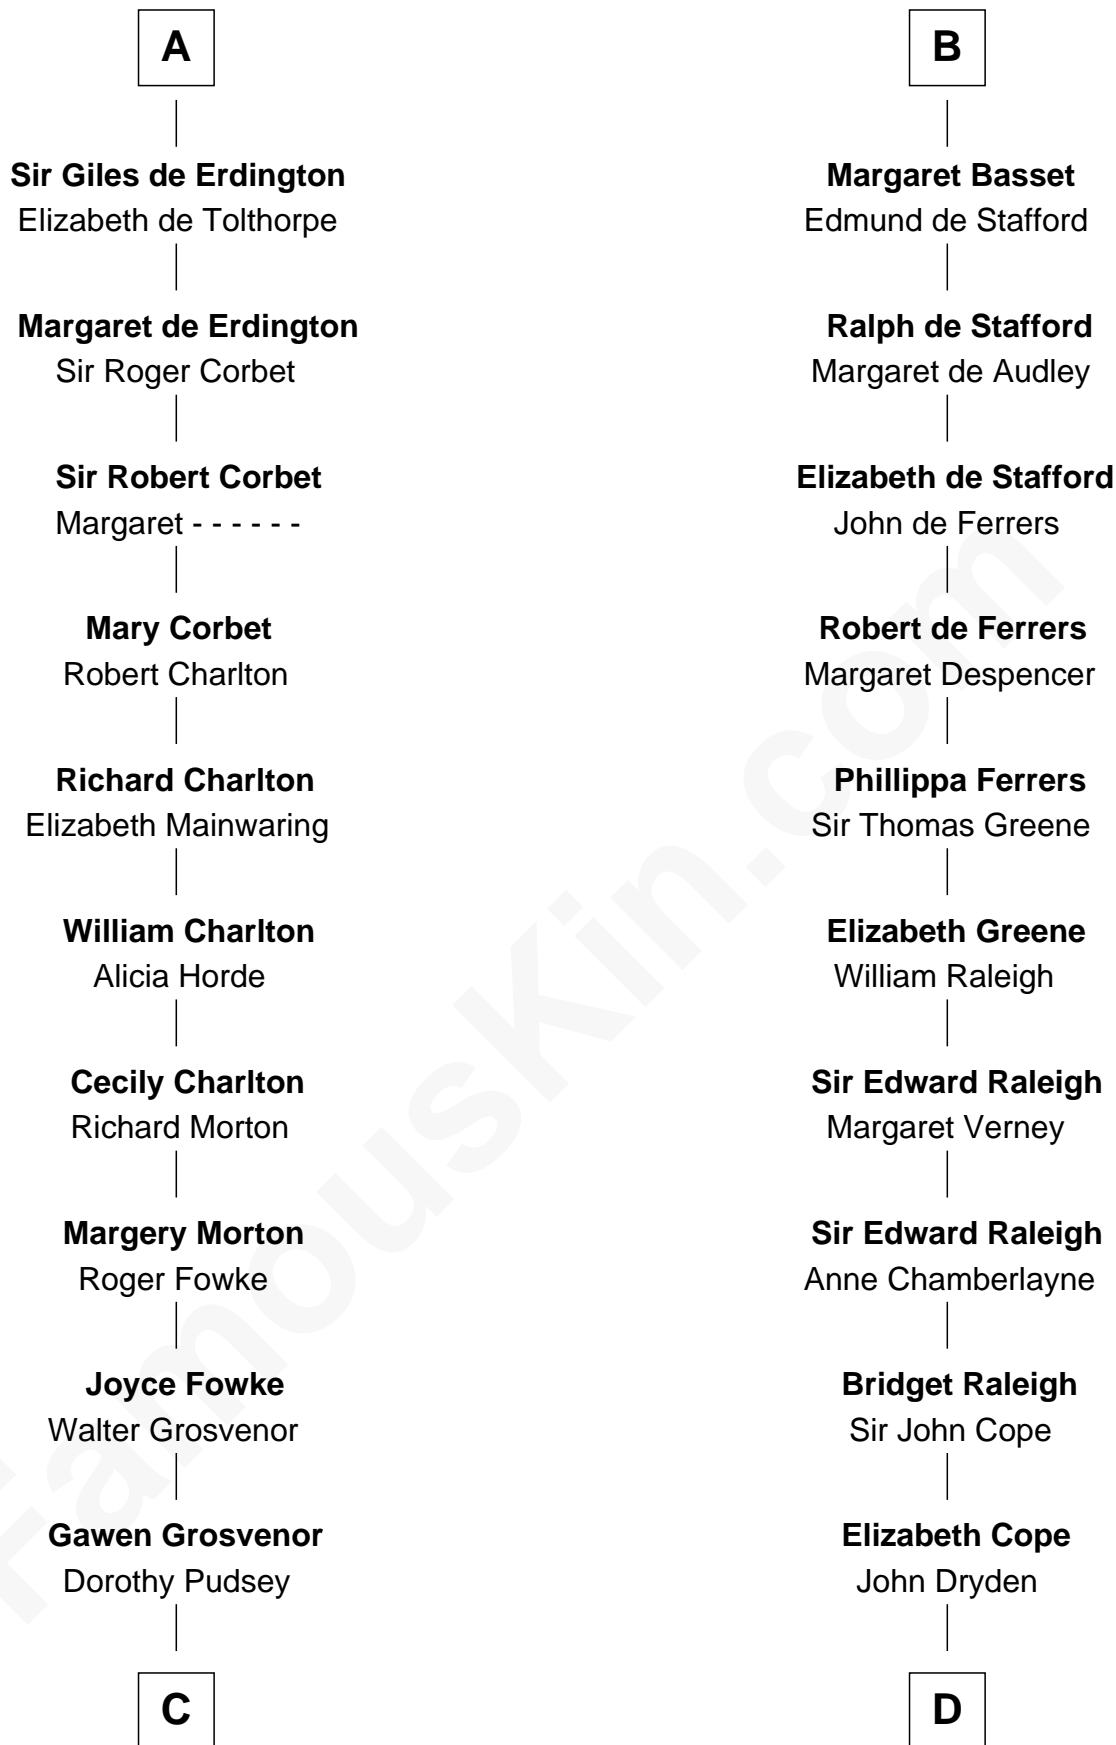

FamousKin.com

Relationship Chart of

Francis Lightfoot Lee

Signer of the Declaration of Independence

20th cousin 1 time removed of

Jonathan Swift

Author of Gulliver's Travels

Roger d'Aubenev

Nichole d'Aubenev

Sir Roger de Somery

Margaret de Somery

Ralph Basset

Ralph Basset

Hawise - - - - -

B

C