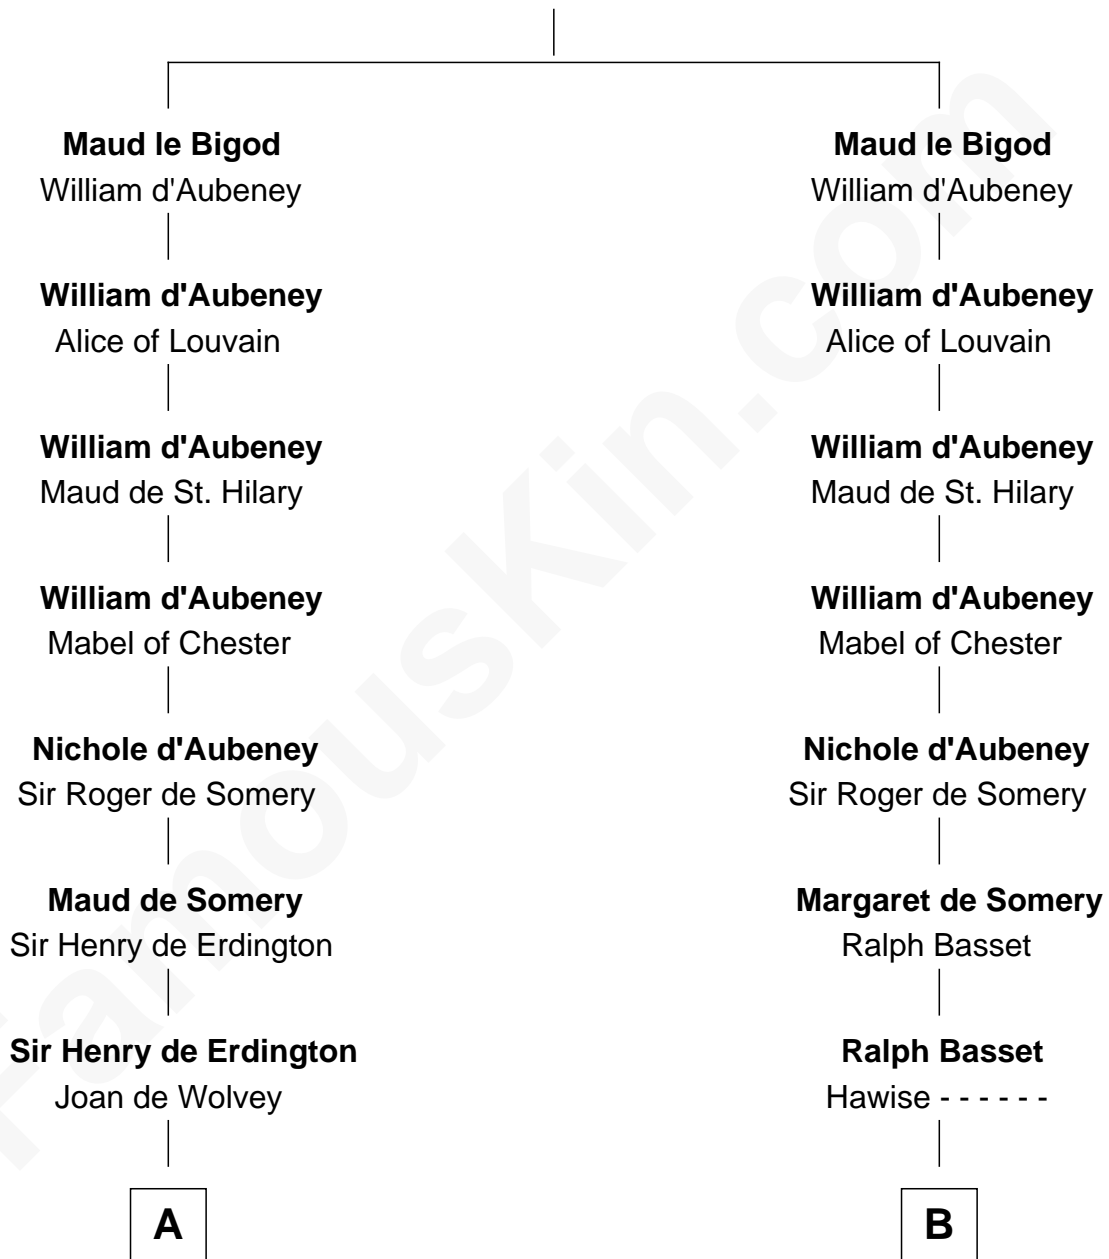

## Relationship Chart of

### Francis Lightfoot Lee

*Signer of the Declaration of Independence*

20th cousin 1 time removed of

**Jonathan Swift**

*Author of Gulliver's Travels*

**Roger le Bigod**

Alice de Tosny

**C**

**Winifred Grosvenor**

Thomas Corbin

**Henry Corbin**

Alice Eltonhead

**Laetitia Corbin**

Richard Lee

**Gov. Thomas Lee**

Hannah Ludwell