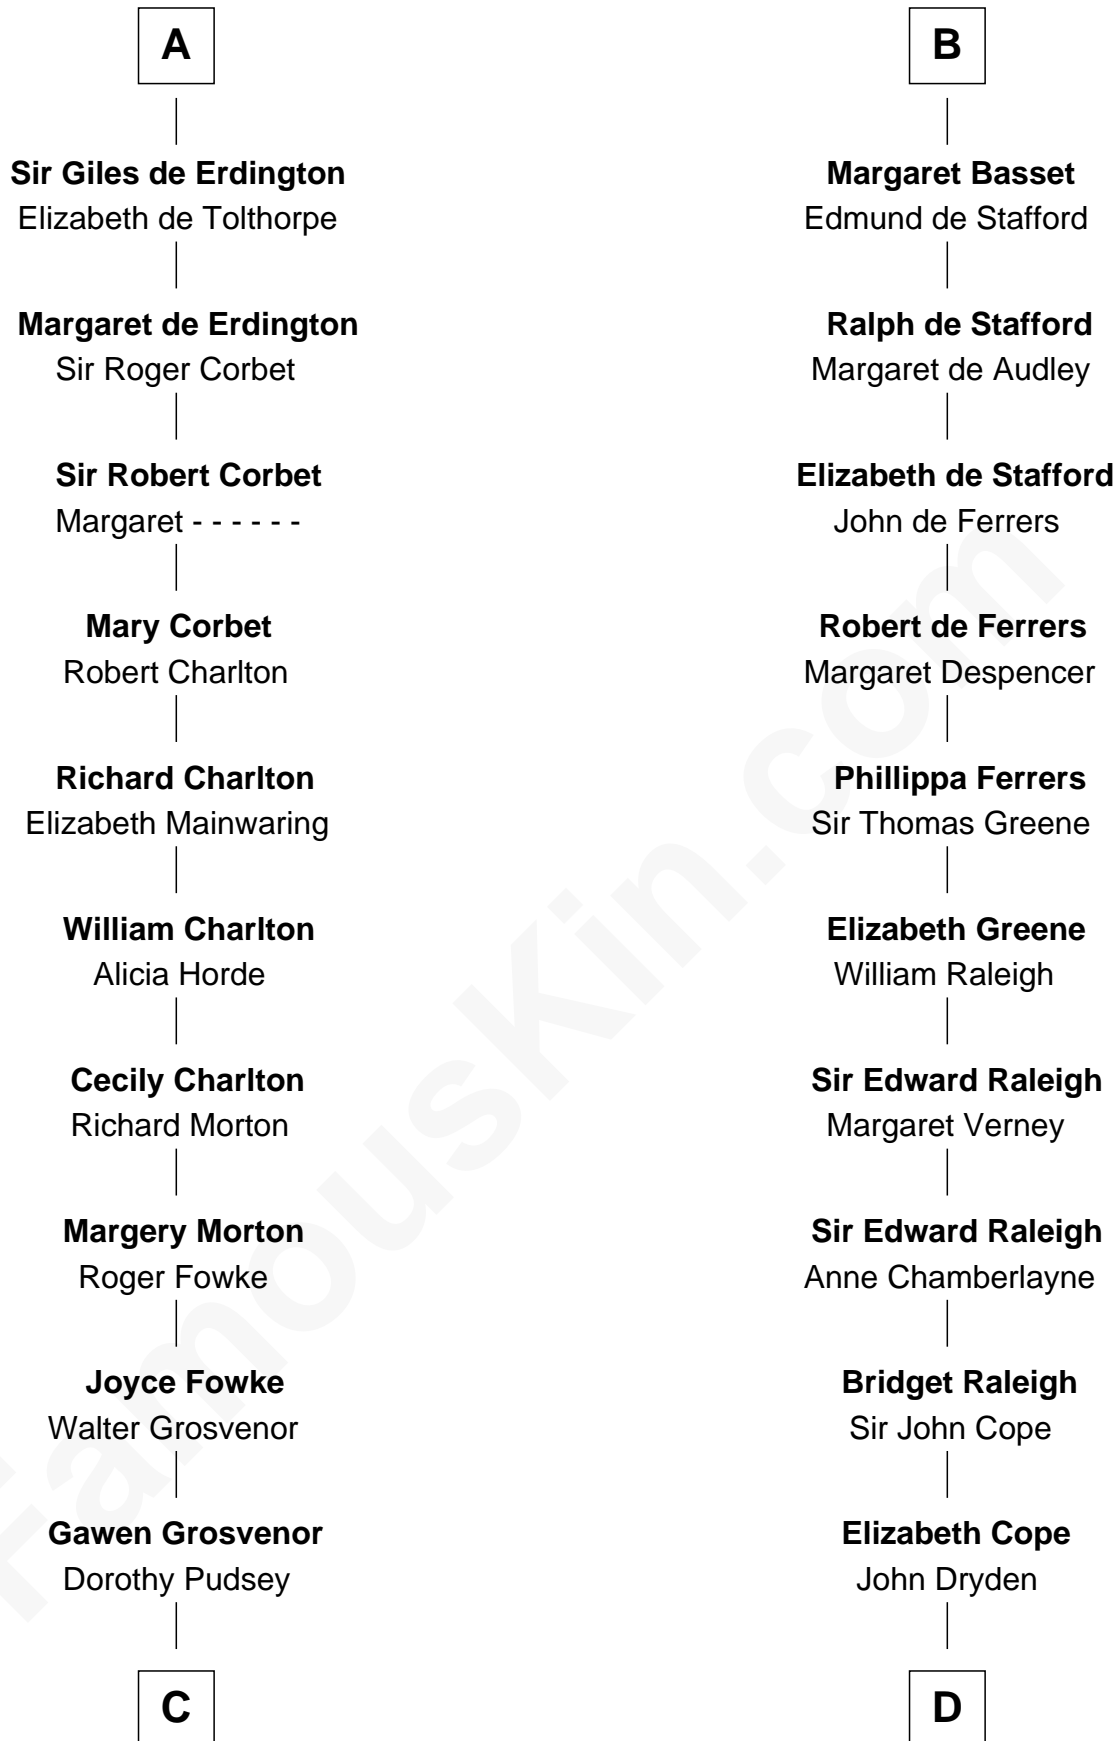

## Relationship Chart of

### Francis Lightfoot Lee

*Signer of the Declaration of Independence*

20th cousin 1 time removed of

**Jonathan Swift**

*Author of Gulliver's Travels*

**Roger le Bigod**

Alice de Tosny

**C**

**Winifred Grosvenor**

Thomas Corbin

**Henry Corbin**

Alice Eltonhead

**Laetitia Corbin**

Richard Lee

**Gov. Thomas Lee**

Hannah Ludwell