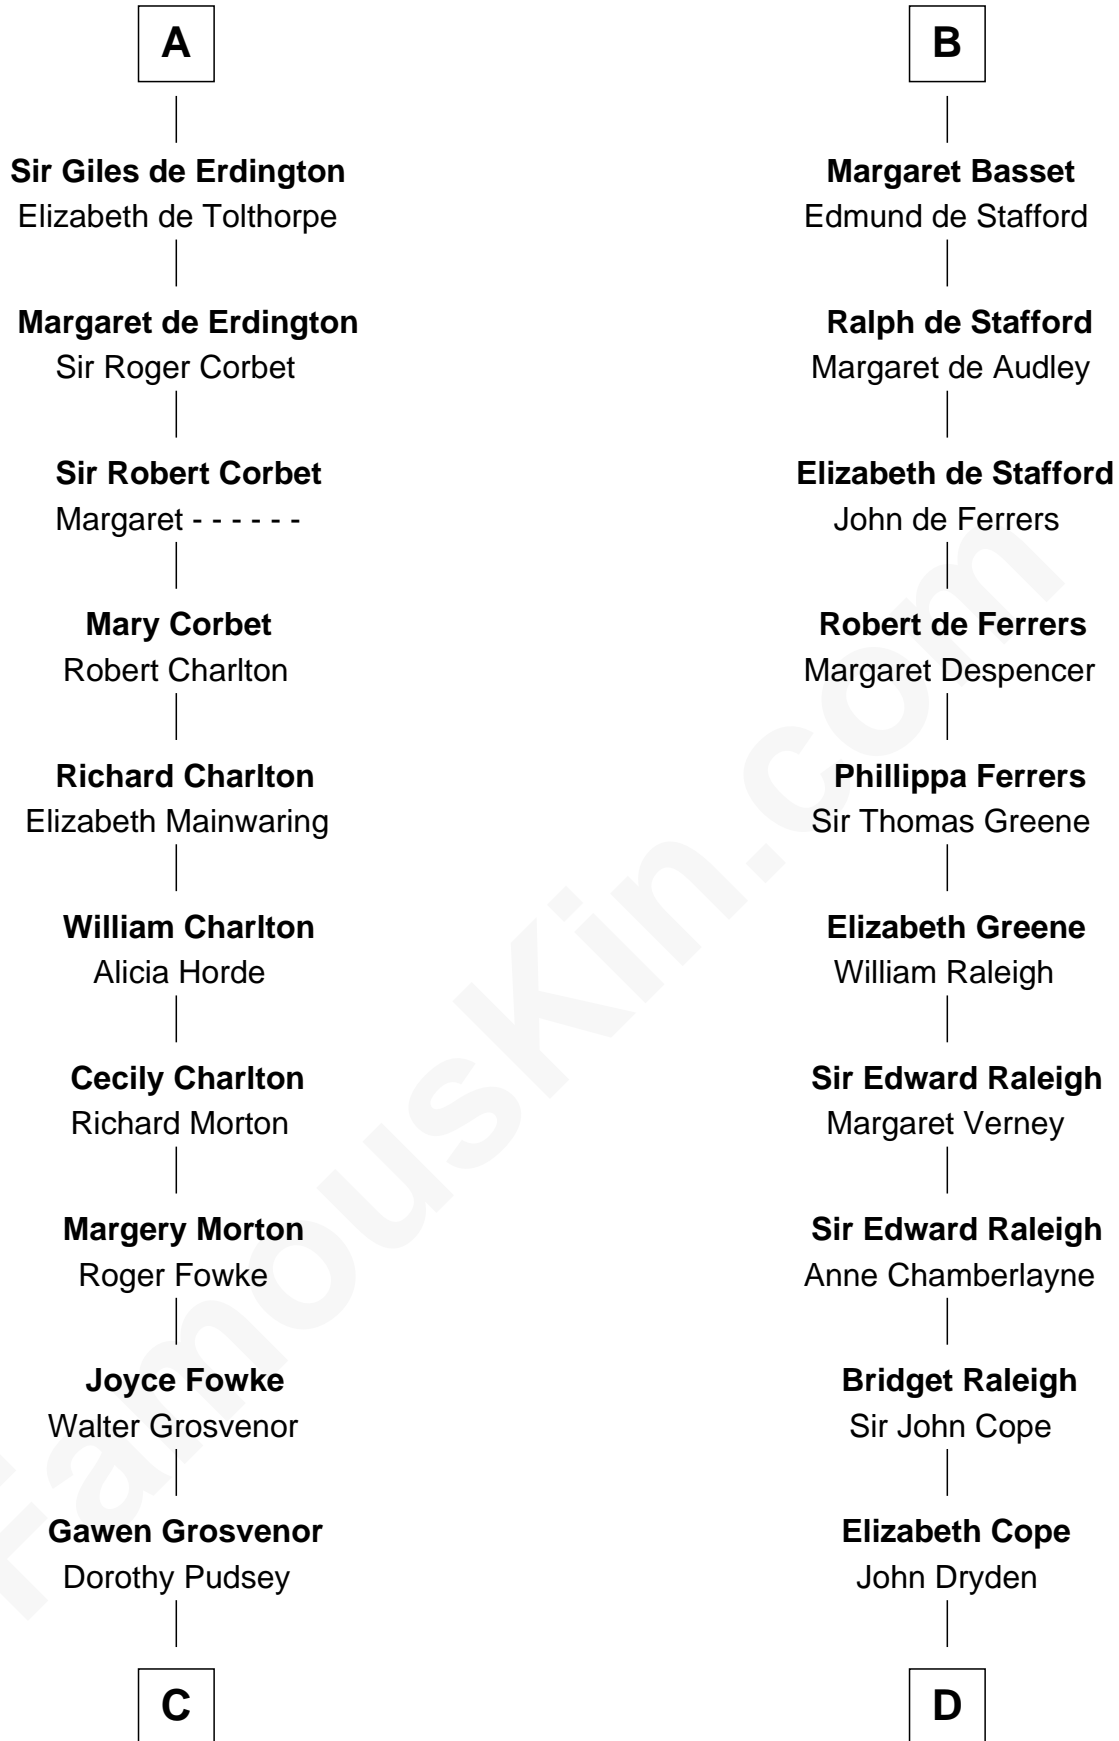

FamousKin.com

Relationship Chart of

Francis Lightfoot Lee

Signer of the Declaration of Independence

20th cousin 1 time removed of

Jonathan Swift

Author of Gulliver's Travels

Henry II, Count of Louvain

Nichole d'Aubenev

Sir Roger de Somery

Margaret de Somery

Ralph Basset

Ralph Basset

Hawise - - - - -

B

C