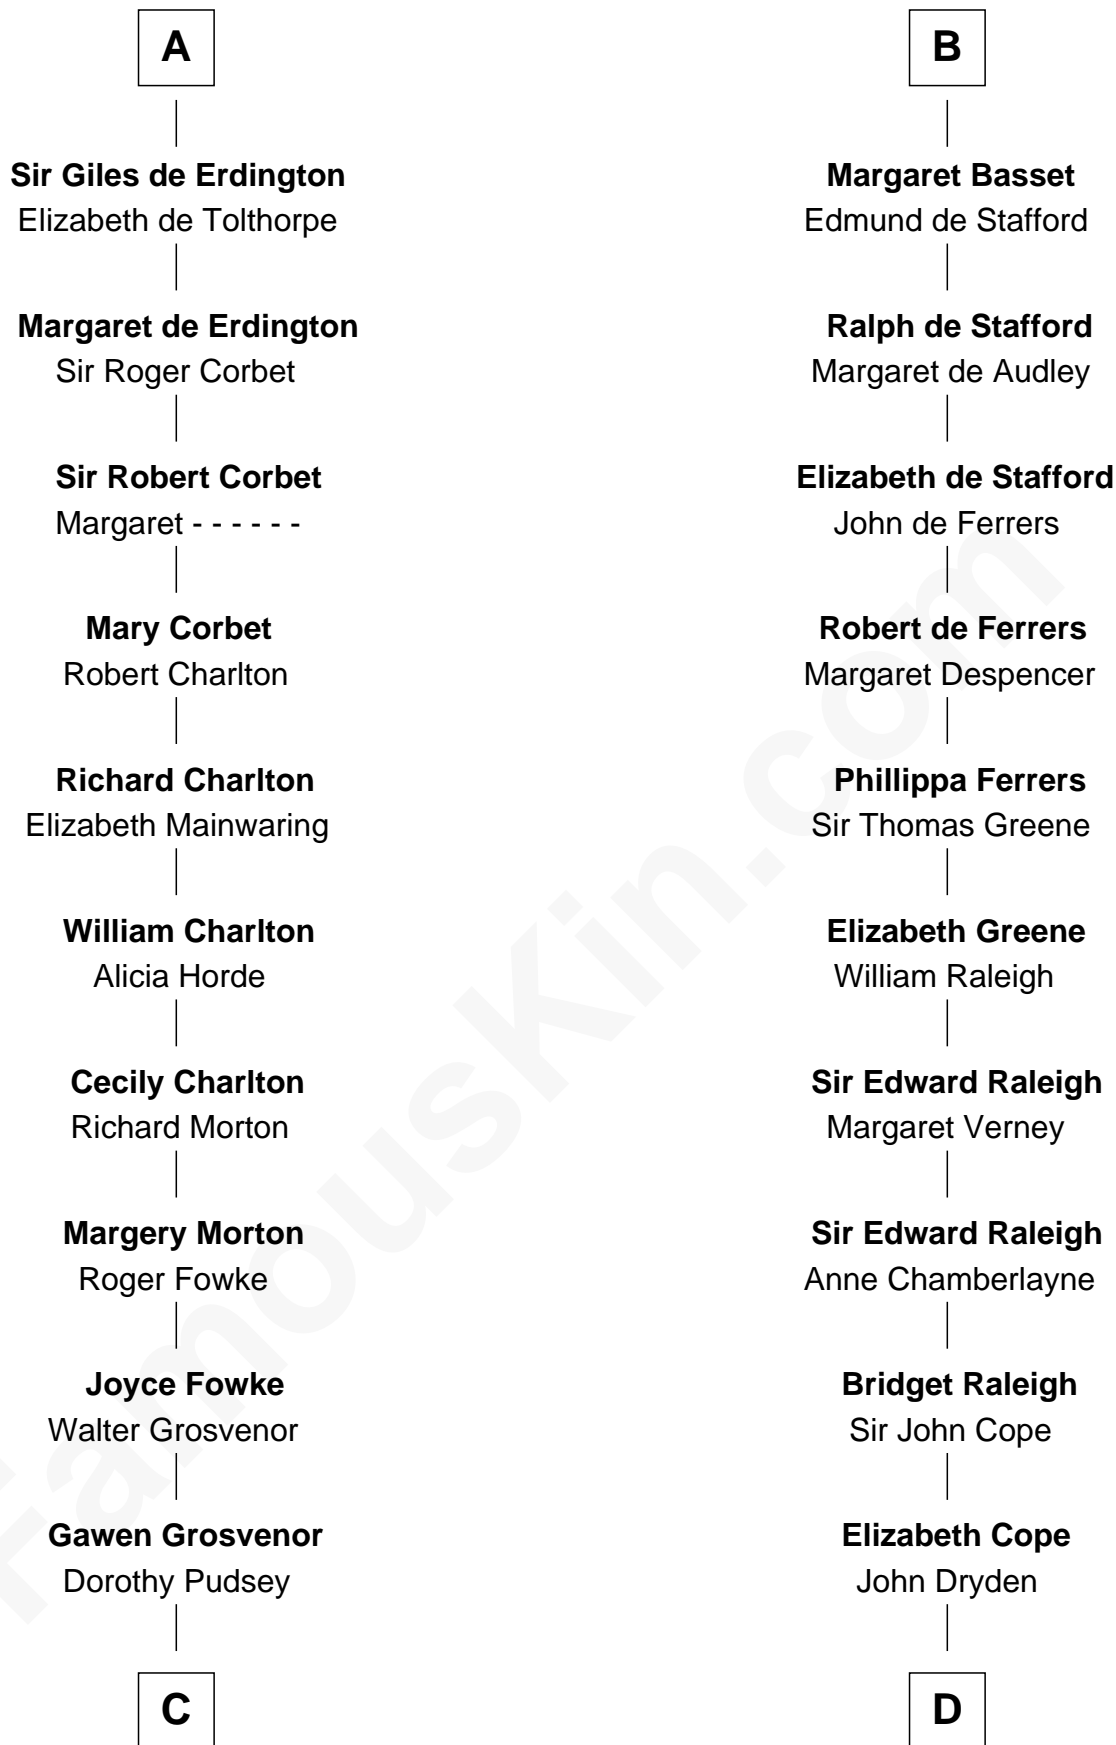

FamousKin.com

Relationship Chart of

Francis Lightfoot Lee

Signer of the Declaration of Independence

20th cousin 1 time removed of

Jonathan Swift

Author of Gulliver's Travels

C

Winifred Grosvenor

Thomas Corbin

Henry Corbin

Alice Eltonhead

Laetitia Corbin

Richard Lee

Gov. Thomas Lee

Hannah Ludwell