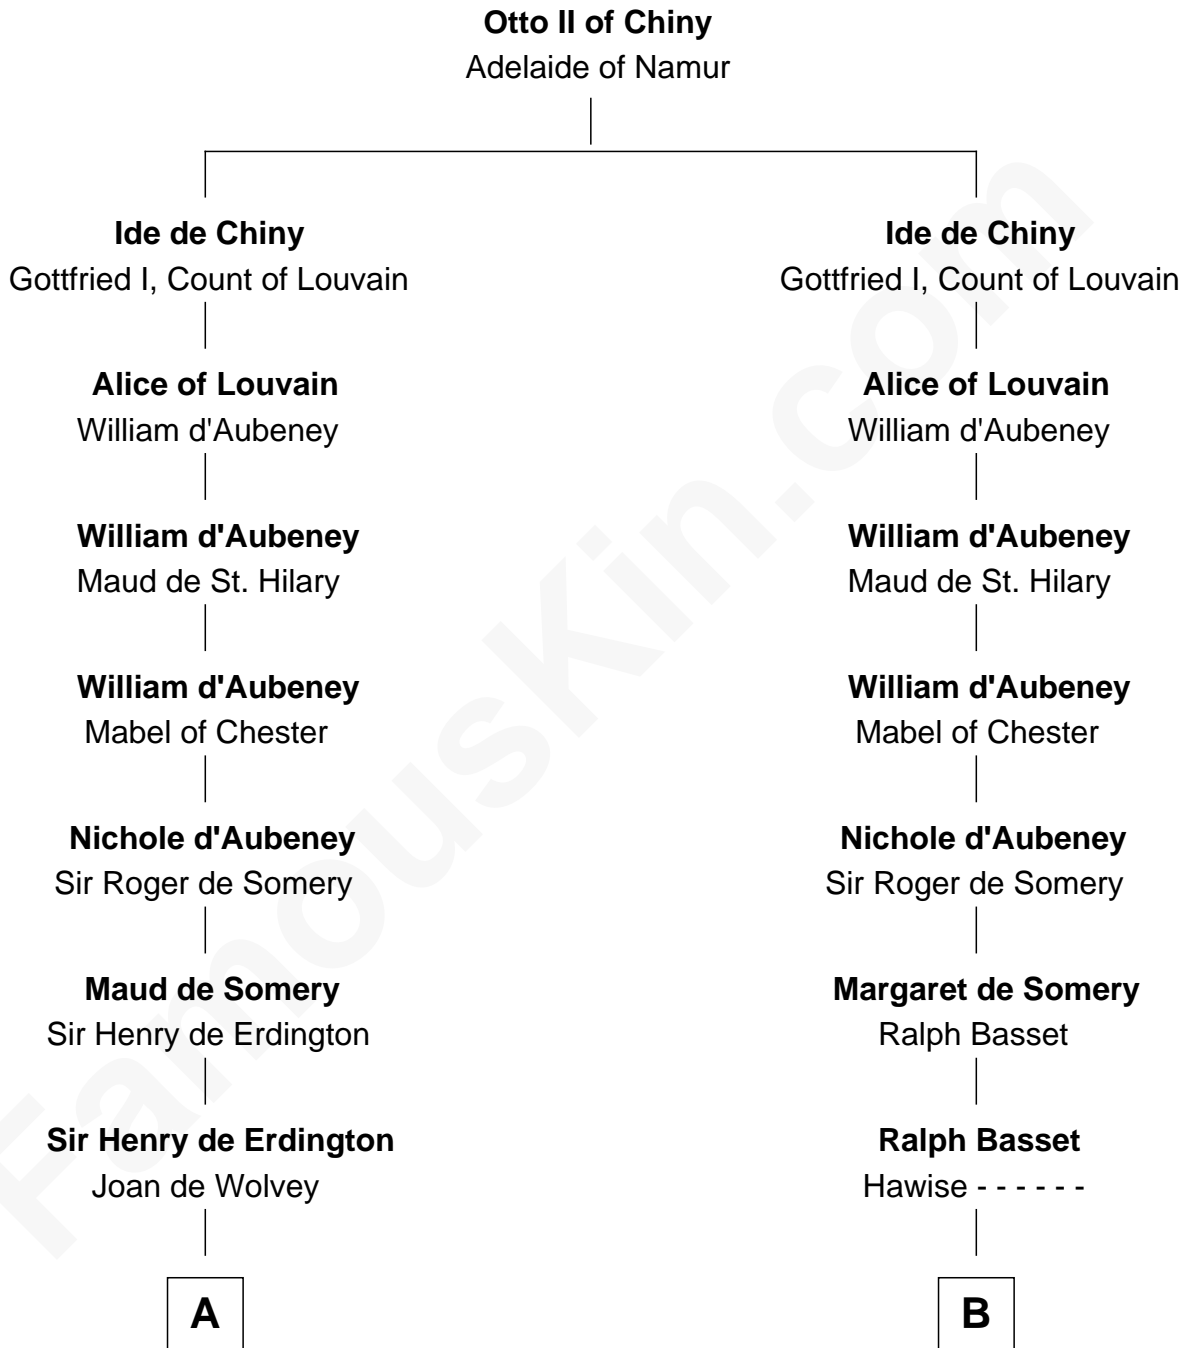

FamousKin.com

Relationship Chart of

Francis Lightfoot Lee

Signer of the Declaration of Independence

20th cousin 1 time removed of

Jonathan Swift

Author of Gulliver's Travels

C

Winifred Grosvenor

Thomas Corbin

Henry Corbin

Alice Eltonhead

Laetitia Corbin

Richard Lee

Gov. Thomas Lee

Hannah Ludwell