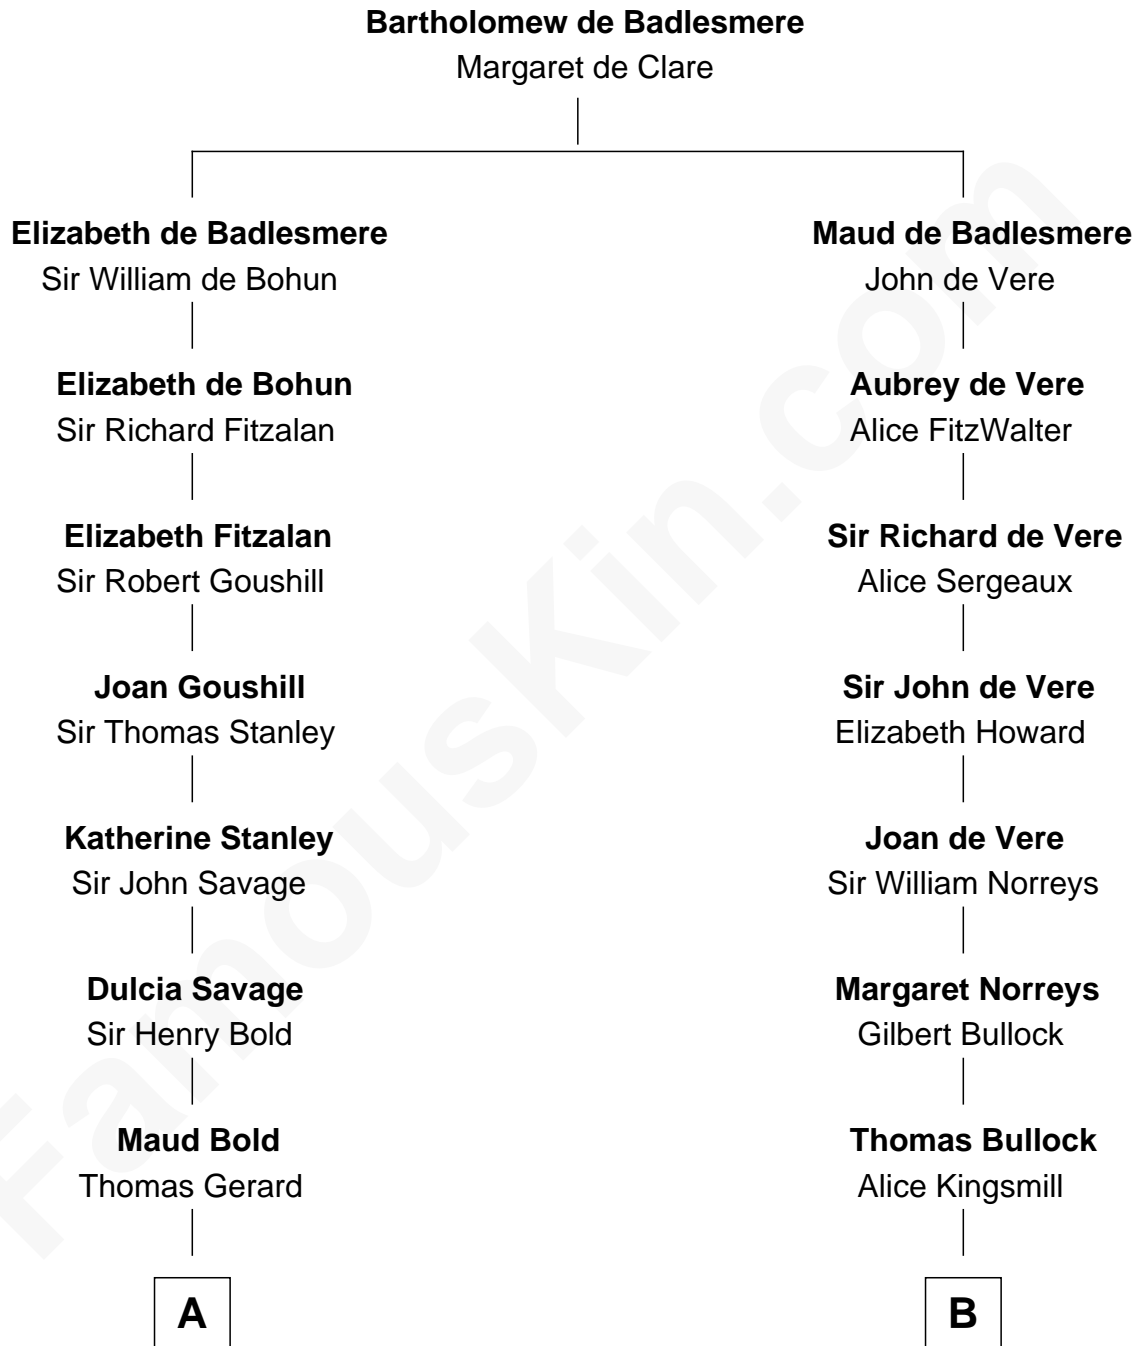

FamousKin.com

Relationship Chart of

Francis Lightfoot Lee

Signer of the Declaration of Independence

13th cousin 5 times removed of

Alan Ladd

Movie Actor

C

Alan Harwood Ladd

Selina Raleigh

Alan Ladd

Movie Actor

FamousKin.com