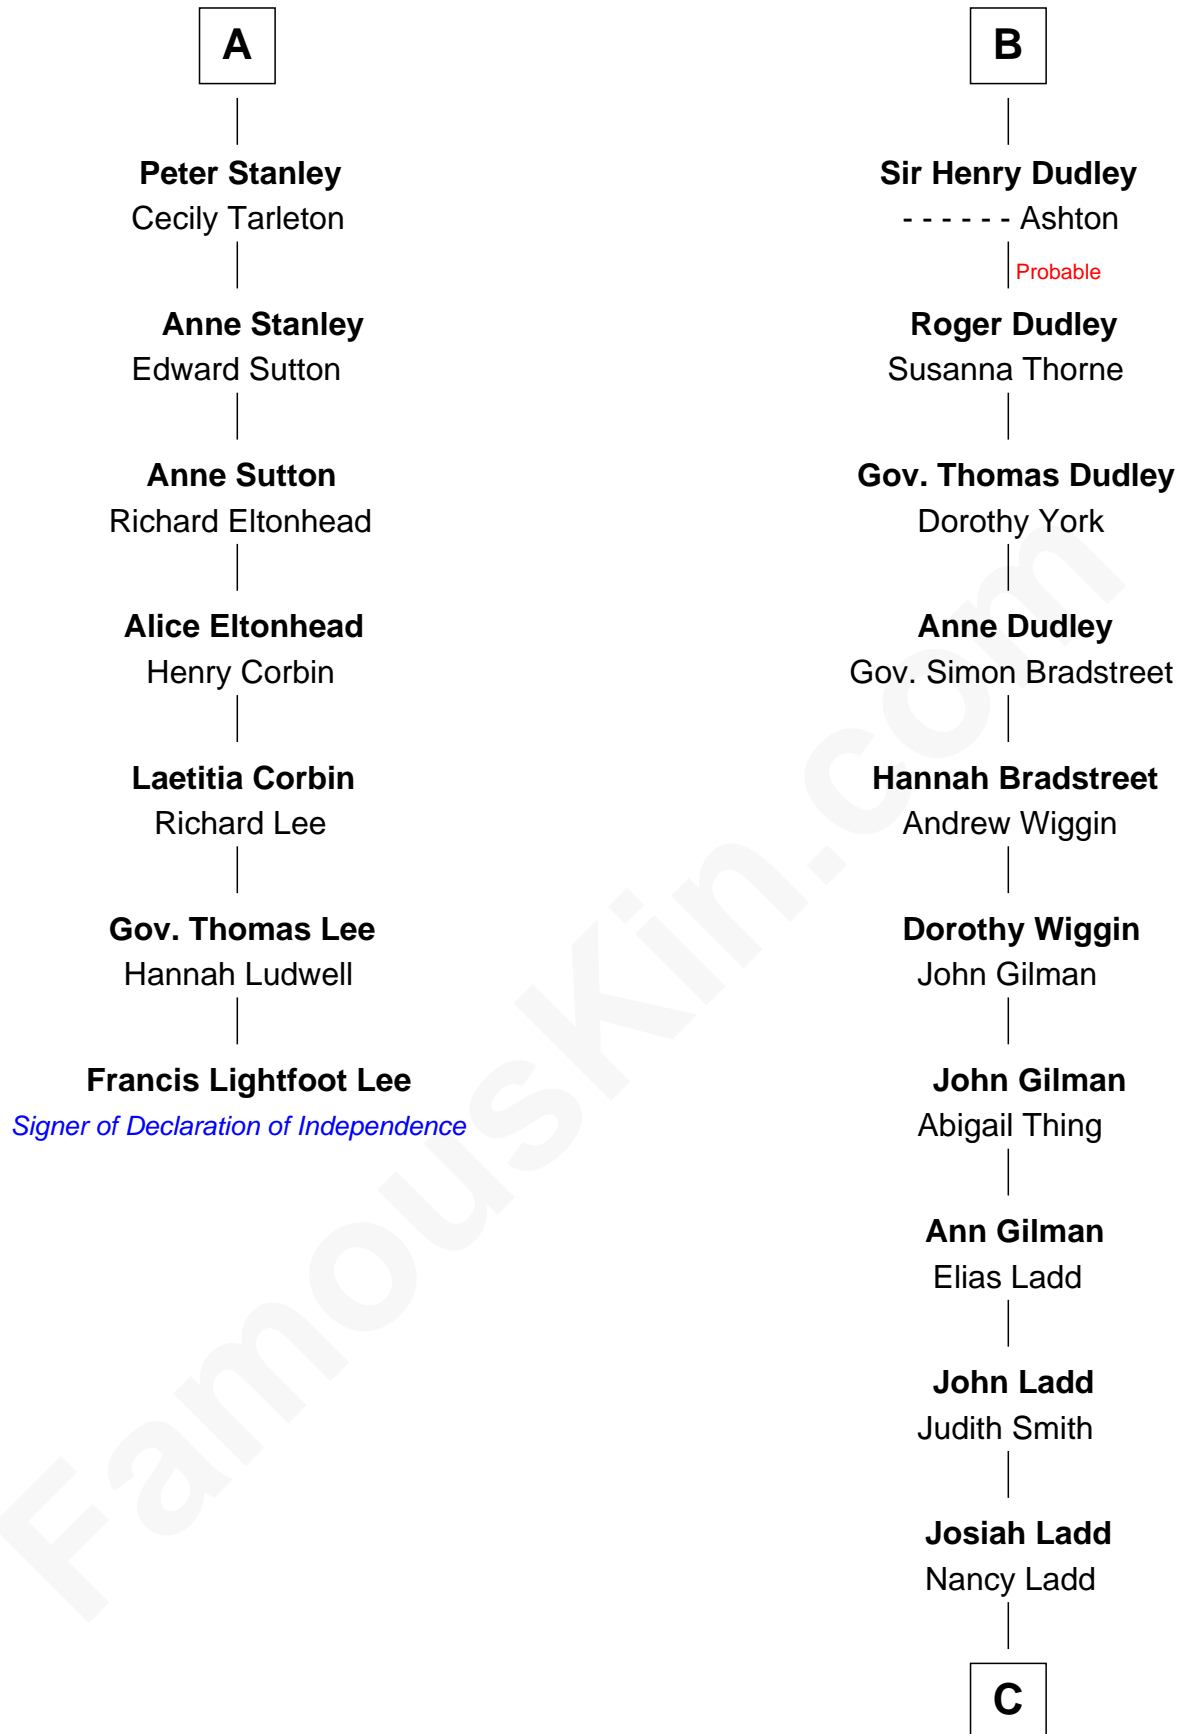

FamousKin.com

Relationship Chart of

Francis Lightfoot Lee

Signer of the Declaration of Independence

13th cousin 7 times removed of

Alan Ladd

Movie Actor

C