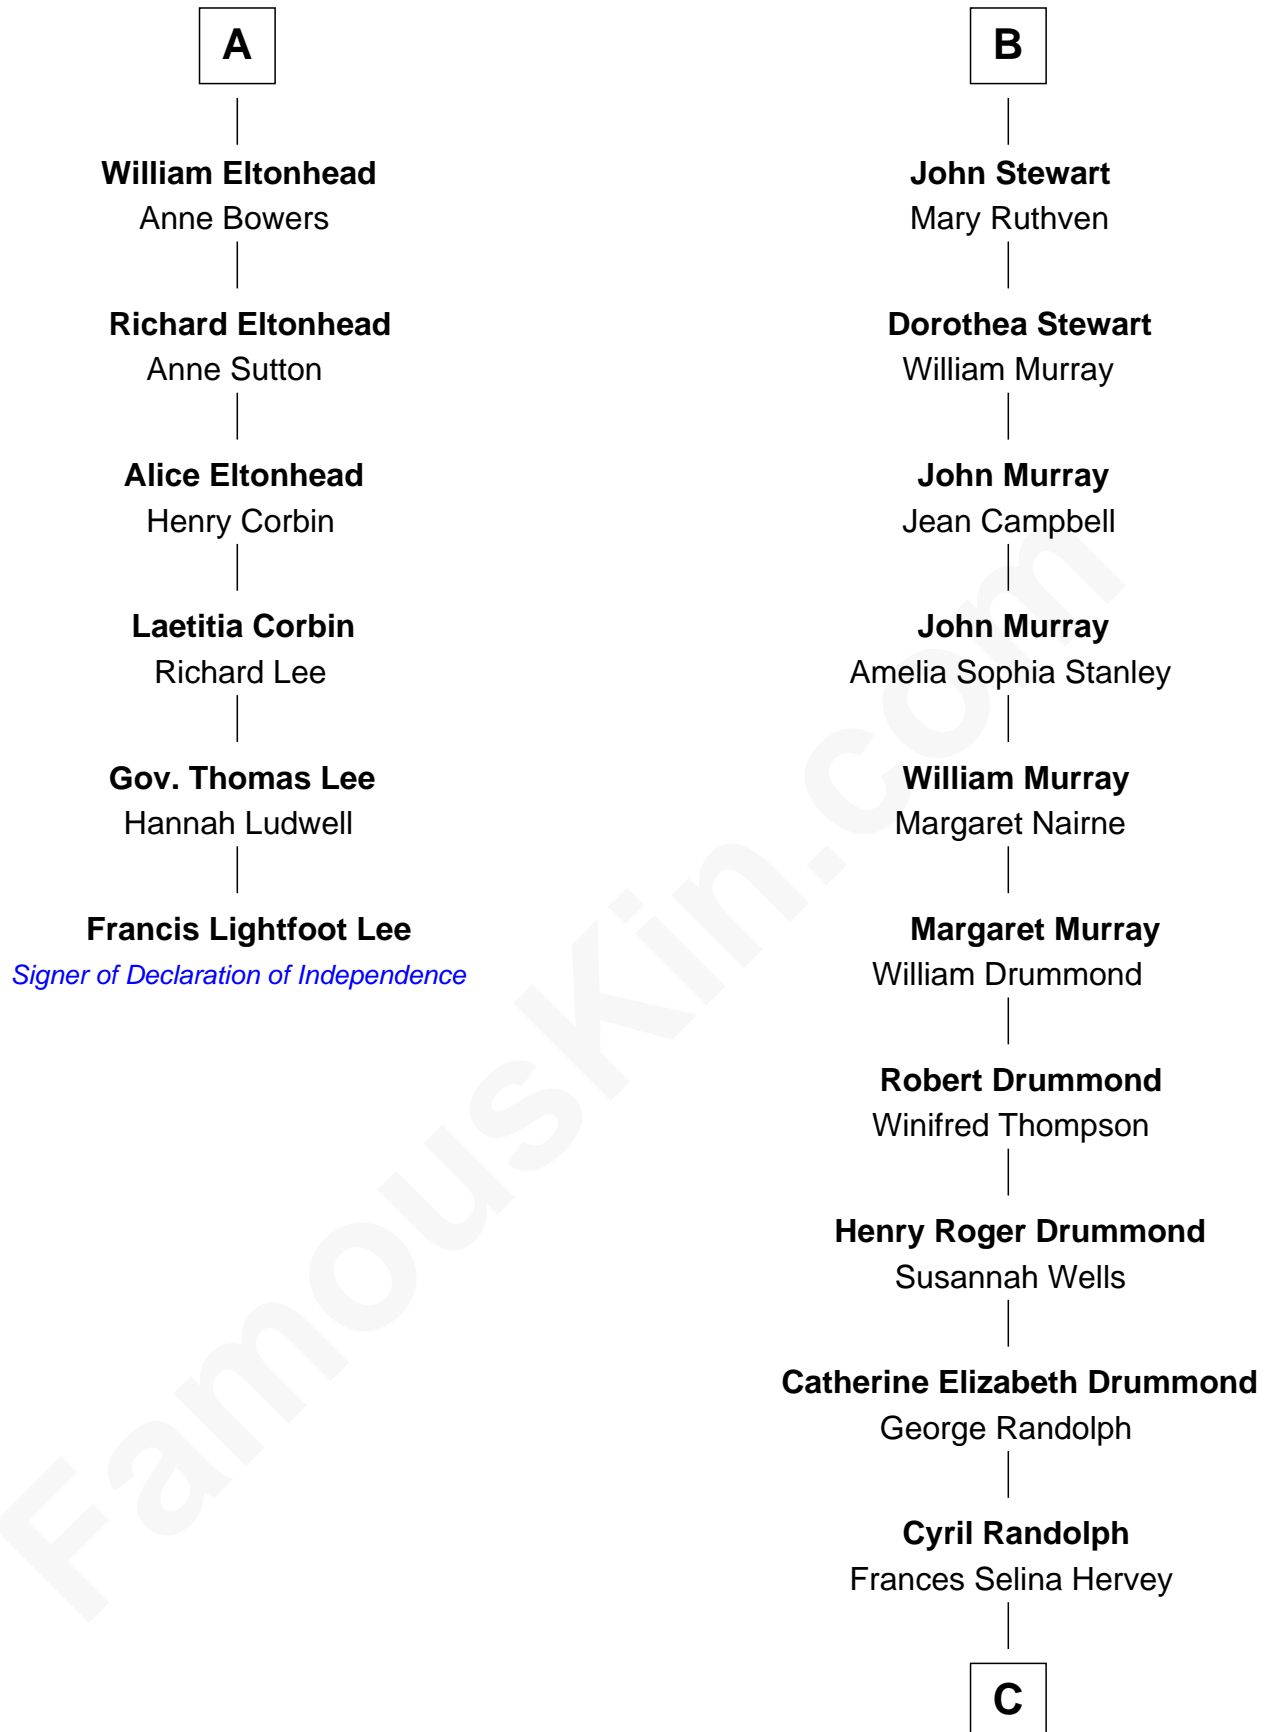

FamousKin.com

Relationship Chart of

Francis Lightfoot Lee

Signer of the Declaration of Independence

12th cousin 8 times removed of

Hugh Grant
Movie Actor

C

—
Felton George Randolph

Emily Margaret Nepean

—
Margaret Isobel Randolph

John Cassilis MacLean

—
Fynvola Susan MacLean

James Murray Grant

—
Hugh Grant

Movie Actor

FamousKin.com