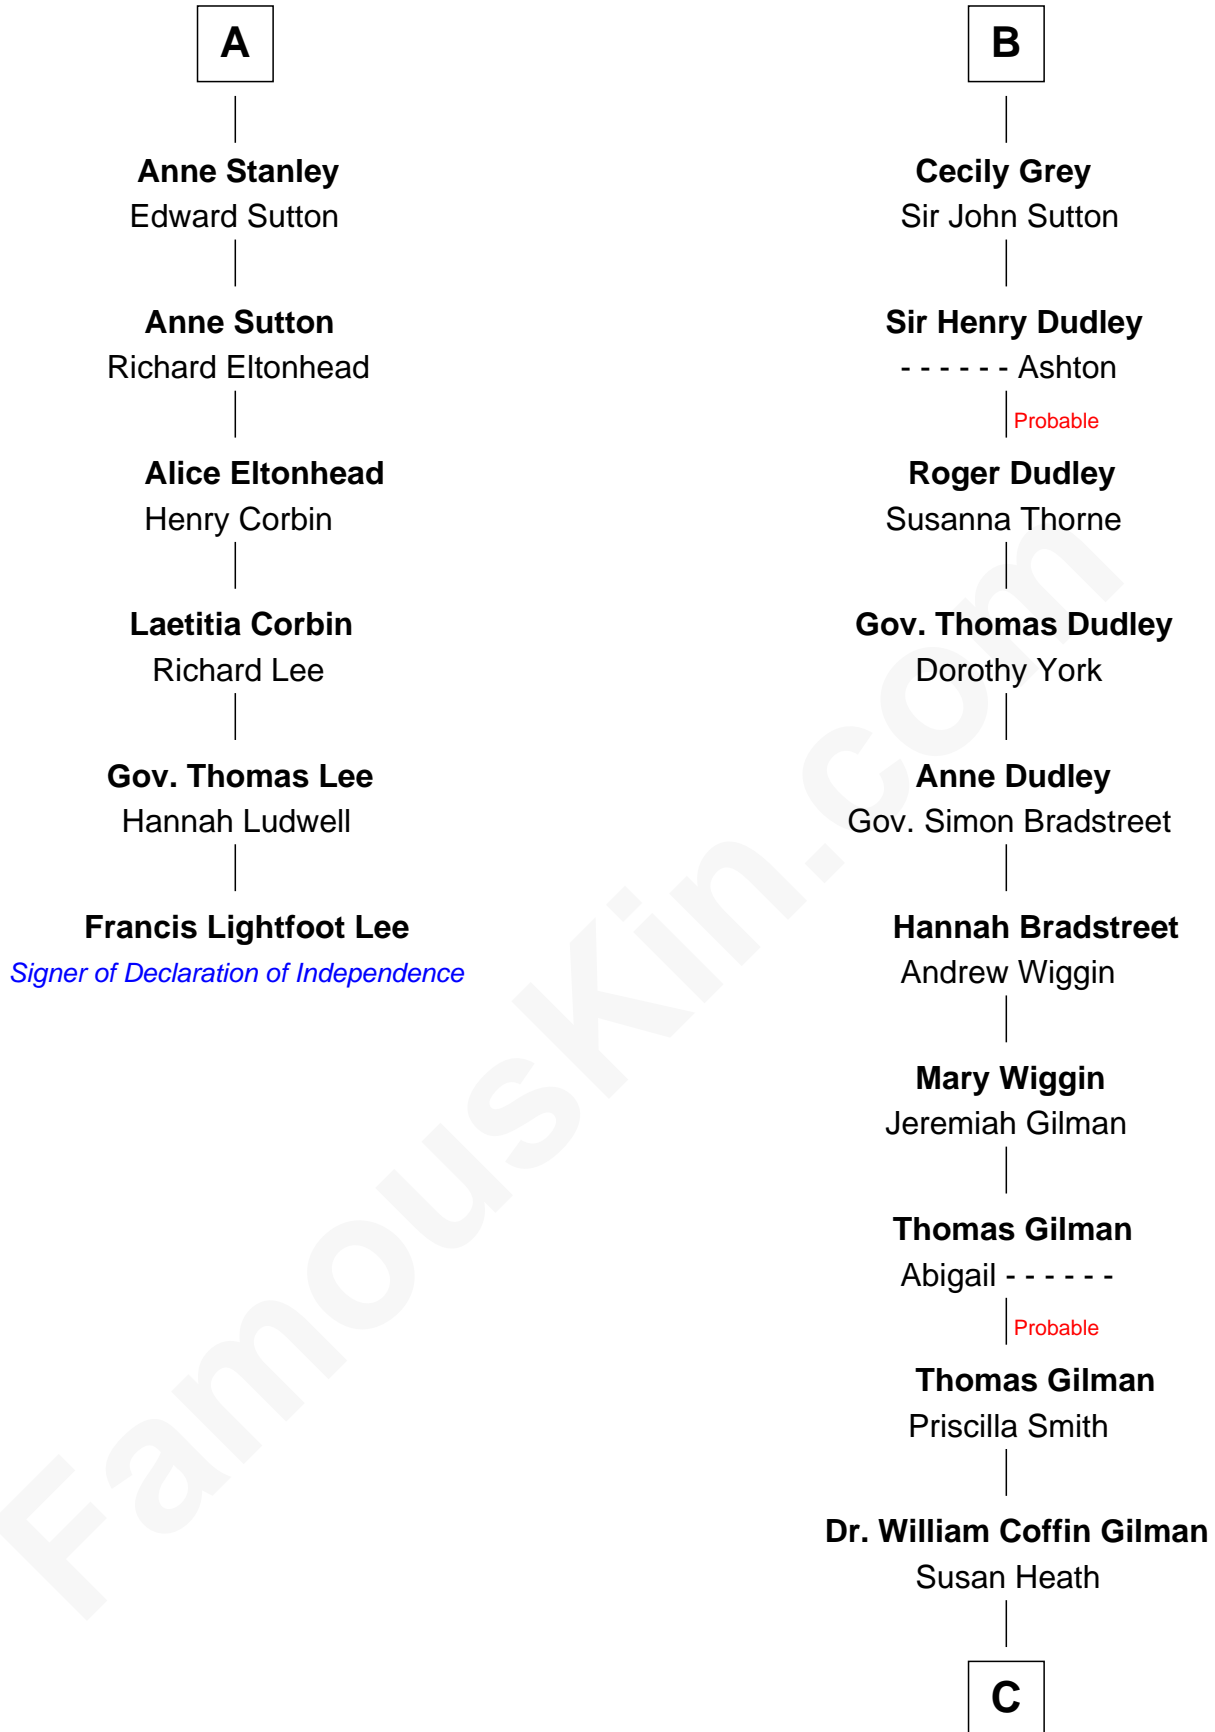

FamousKin.com

Relationship Chart of

Francis Lightfoot Lee

Signer of the Declaration of Independence

12th cousin 9 times removed of

George Hamilton
TV and Movie Actor

Sir John de Harington

Joan - - - - -

C

William C. Gilman

Mary Ann Stevens

George C. Gilman

Elizabeth Melissa Lane

Lillian C. Gilman

Harry Fuller Hamilton

George William Hamilton