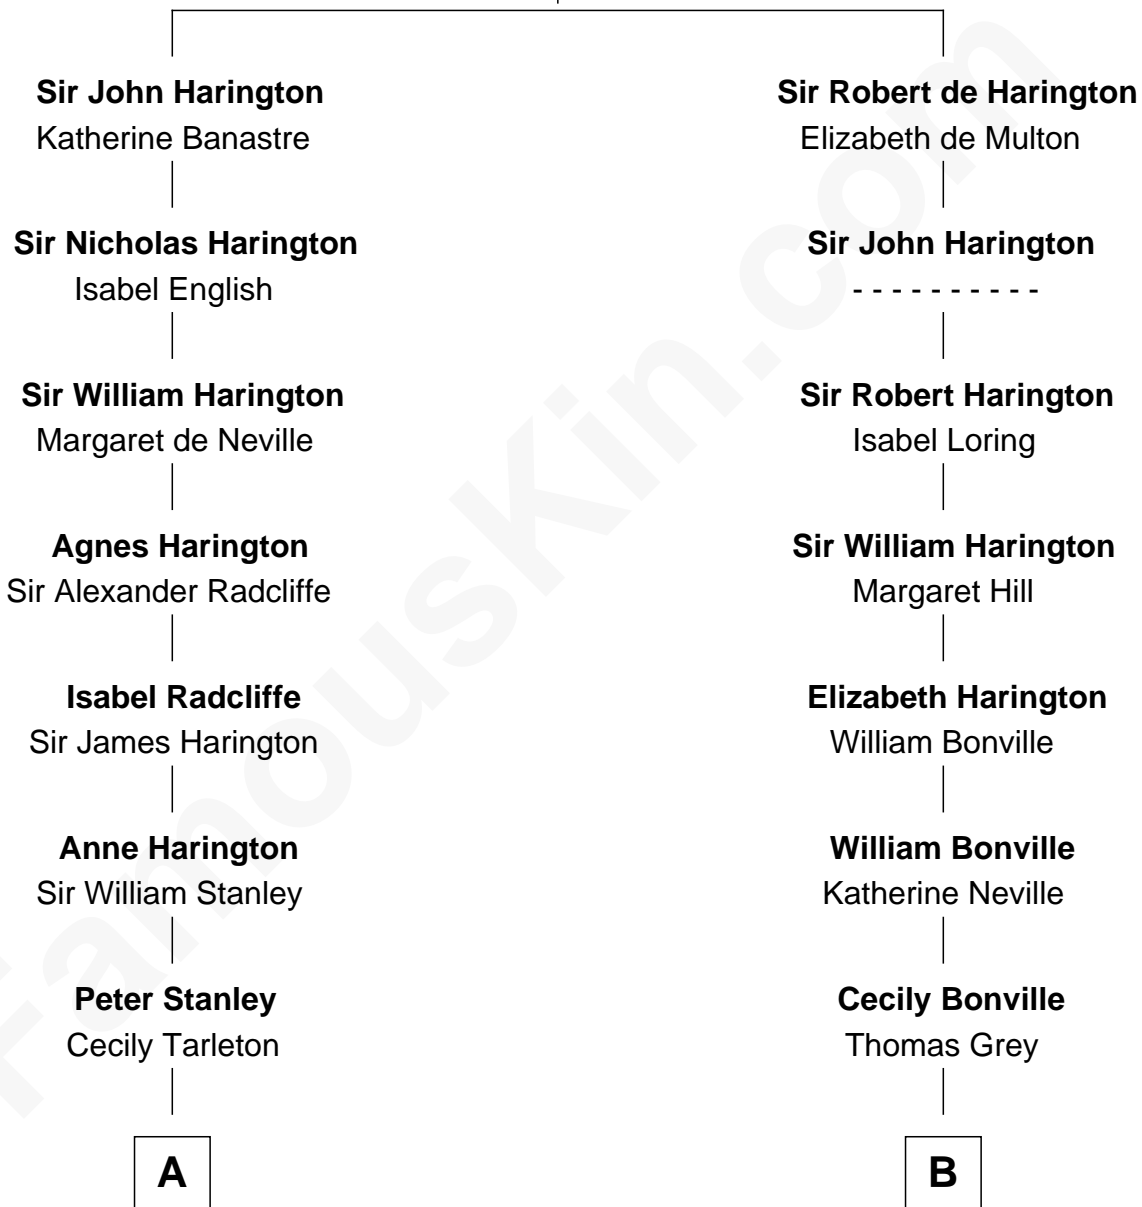

FamousKin.com

Relationship Chart of

Francis Lightfoot Lee

Signer of the Declaration of Independence

12th cousin 9 times removed of

George Hamilton
TV and Movie Actor

Sir John de Harington

Joan - - - - -

C

William C. Gilman

Mary Ann Stevens

George C. Gilman

Elizabeth Melissa Lane

Lillian C. Gilman

Harry Fuller Hamilton

George William Hamilton