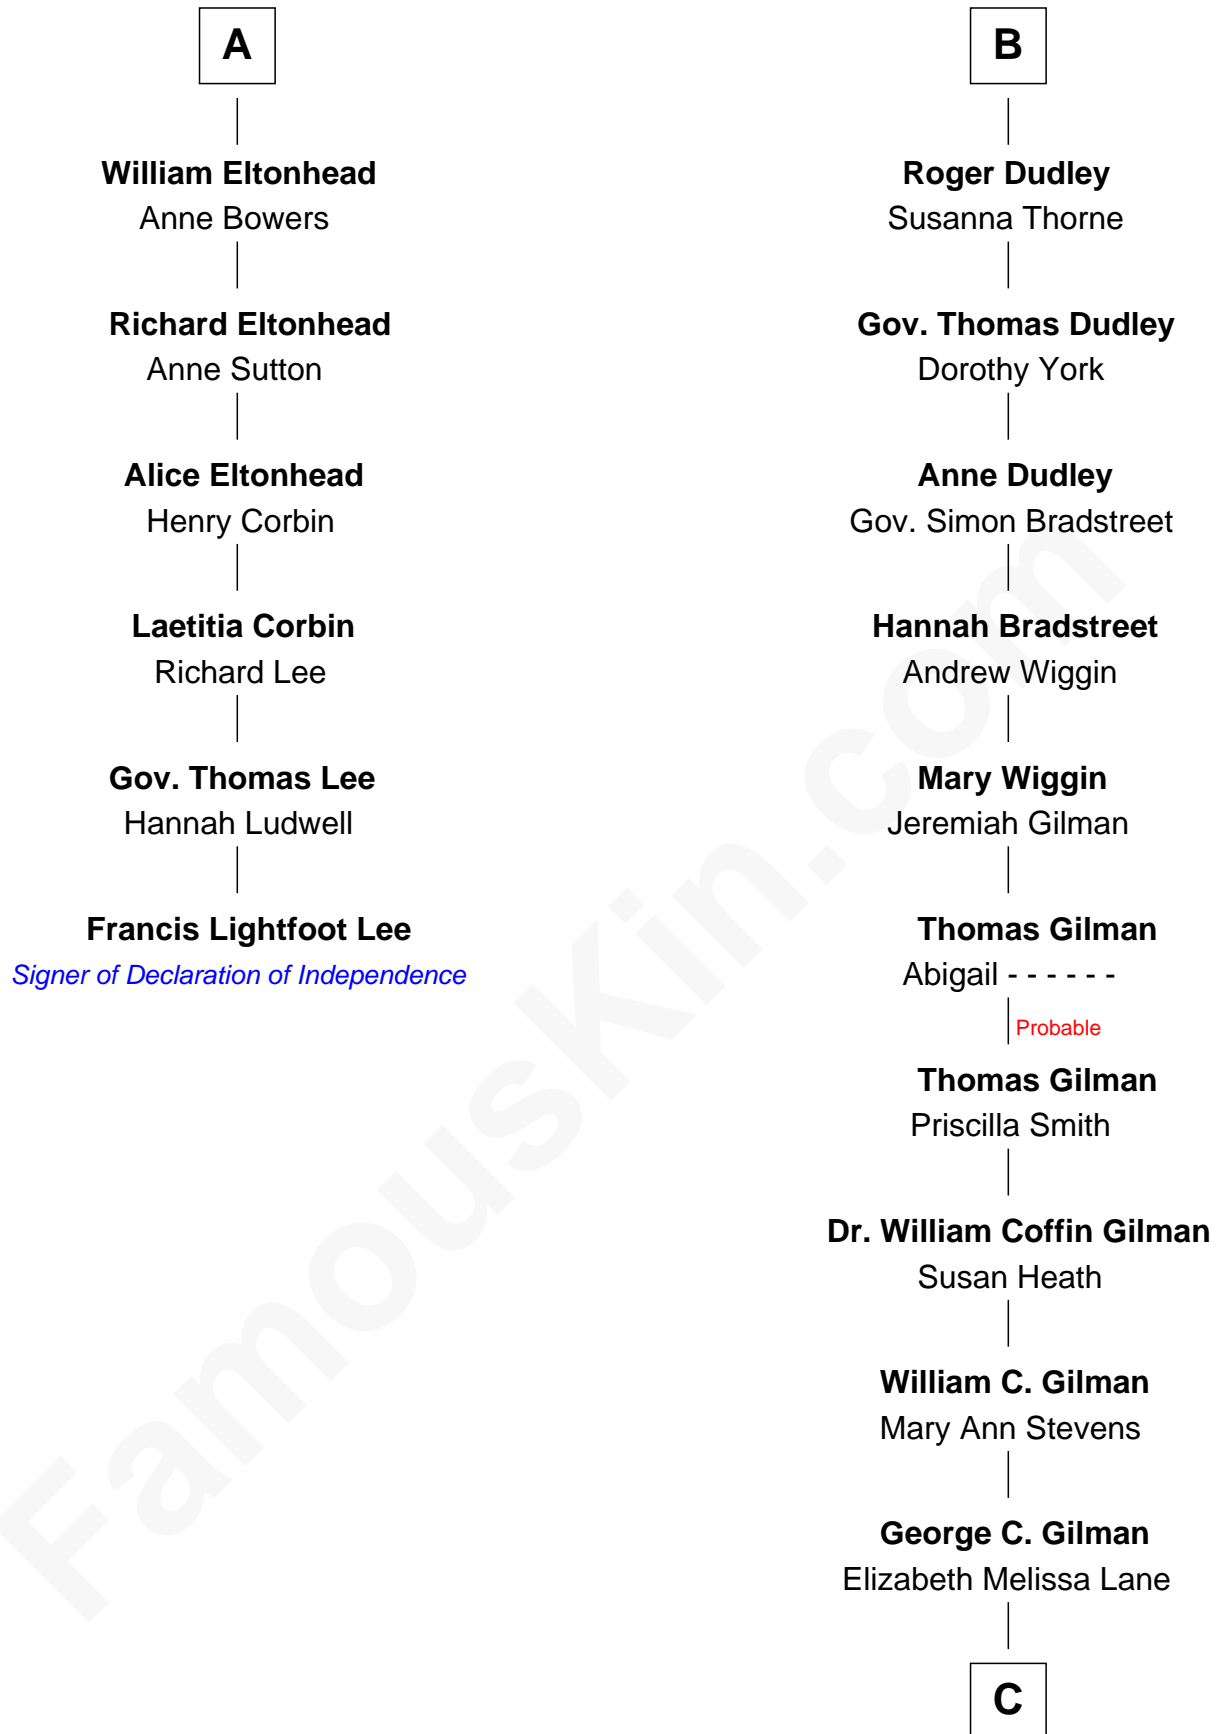

FamousKin.com

Relationship Chart of

Francis Lightfoot Lee

Signer of the Declaration of Independence

12th cousin 7 times removed of

George Hamilton
TV and Movie Actor

Richard Fitzalan
Eleanor Plantagenet

Sir Richard Fitzalan
Elizabeth de Bohun

Elizabeth Fitzalan
Sir Robert Goushill

Joan Goushill
Sir Thomas Stanley

Katherine Stanley
Sir John Savage

Dulcia Savage
Sir Henry Bold

Maud Bold
Thomas Gerard

Jennet Gerard
Richard Eltonhead

A

Alice Fitzalan
Sir Thomas de Holand

Eleanor Holand
Edward Cherleton

Joyce Cherleton
Sir John Tiptoft

Joyce Tiptoft
Sir Edmund Sutton

Sir Edward Sutton
Cecily Willoughby

Sir John Sutton
Cecily Grey

Sir Henry Dudley
----- Ashton

Probable

B