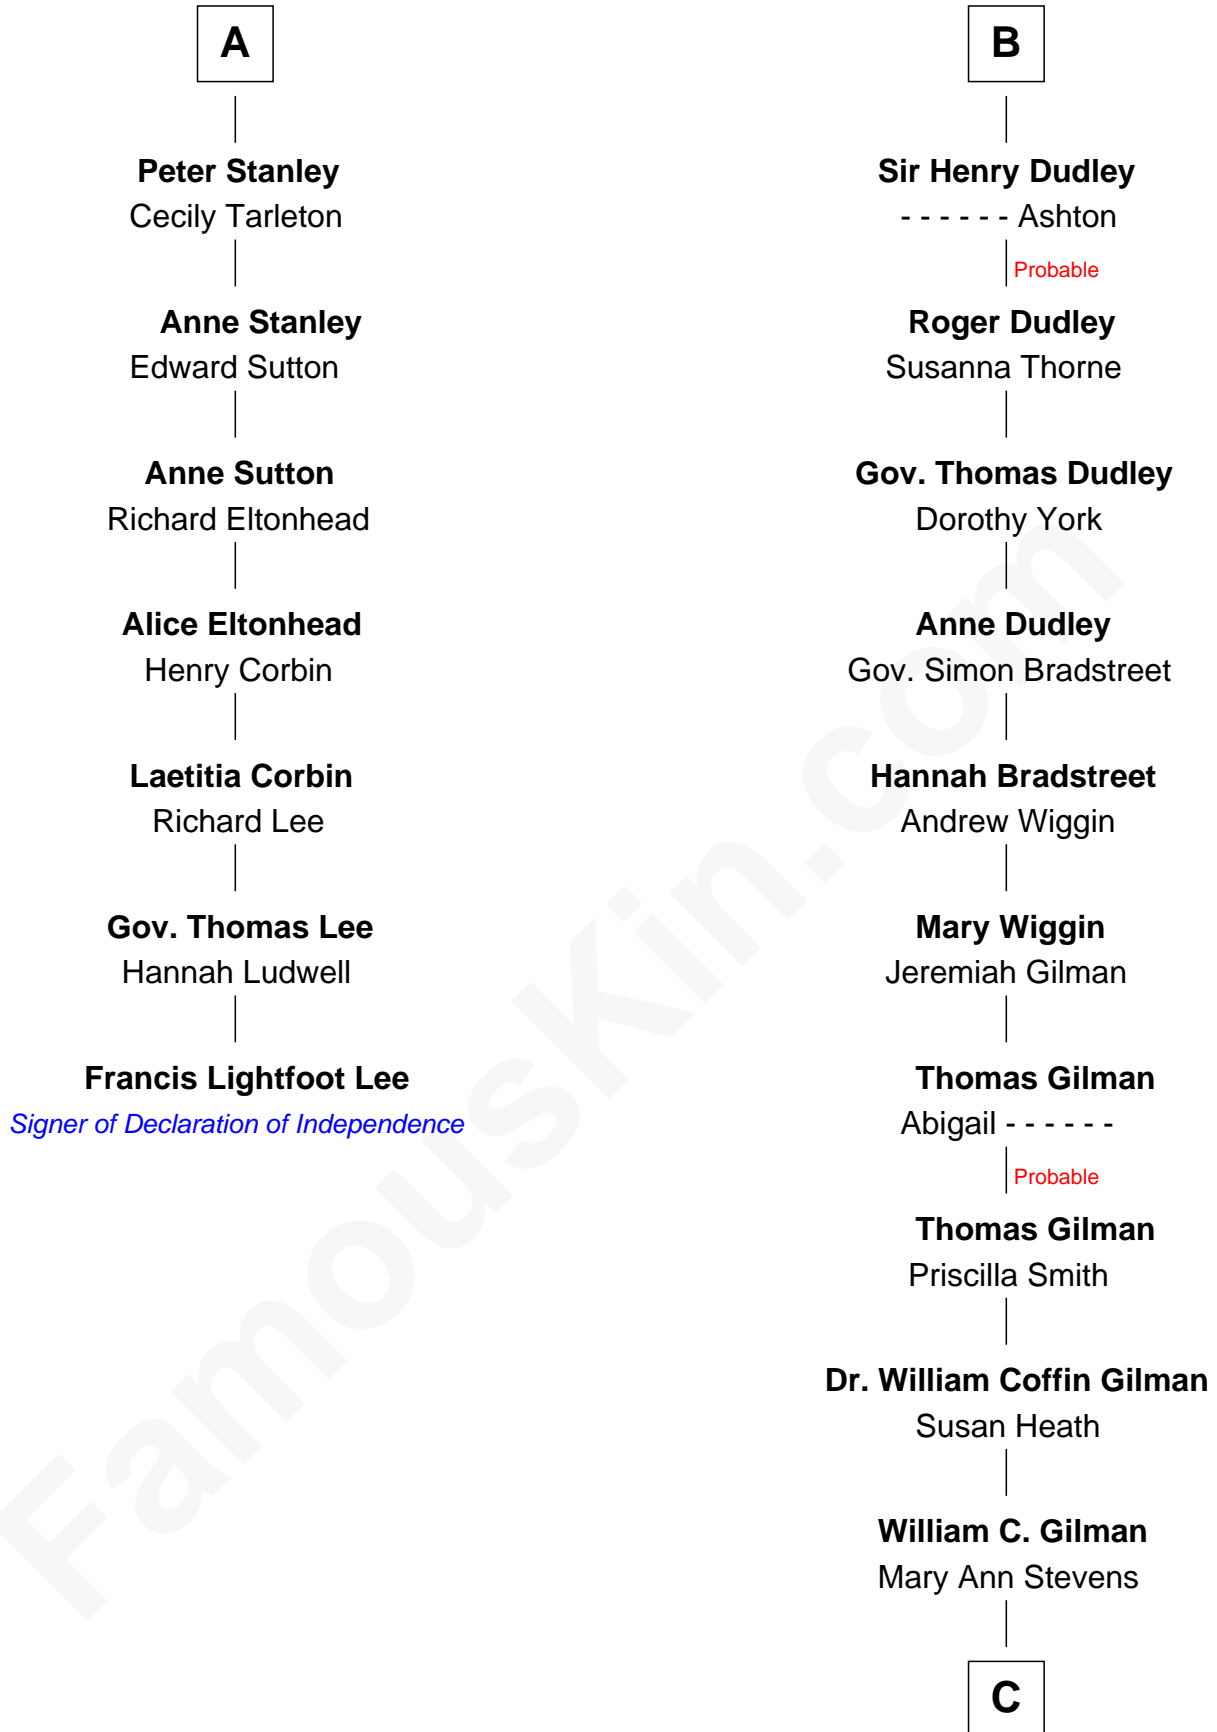

FamousKin.com

Relationship Chart of

Francis Lightfoot Lee

Signer of the Declaration of Independence

13th cousin 7 times removed of

George Hamilton
TV and Movie Actor

Sir Robert de Holland
Maude la Zouche

Maude de Holland
Sir Thomas de Swinnerton

Thomas Holand
Joan Plantagenet

Sir Robert de Swinnerton
Elizabeth de Beke

Sir Thomas de Holand
Alice Fitzalan

Maud de Swinnerton
Sir John Savage

Eleanor Holand
Edward Cherleton

Mary Savage
William Stanley

Joyce Cherleton
Sir John Tiptoft

William Stanley
Alice Hoghton

Joyce Tiptoft
Sir Edmund Sutton

Sir William Stanley
Agnes Grosvenor

Sir Edward Sutton
Cecily Willoughby

Sir William Stanley
Anne Harington

Sir John Sutton
Cecily Grey

A

B