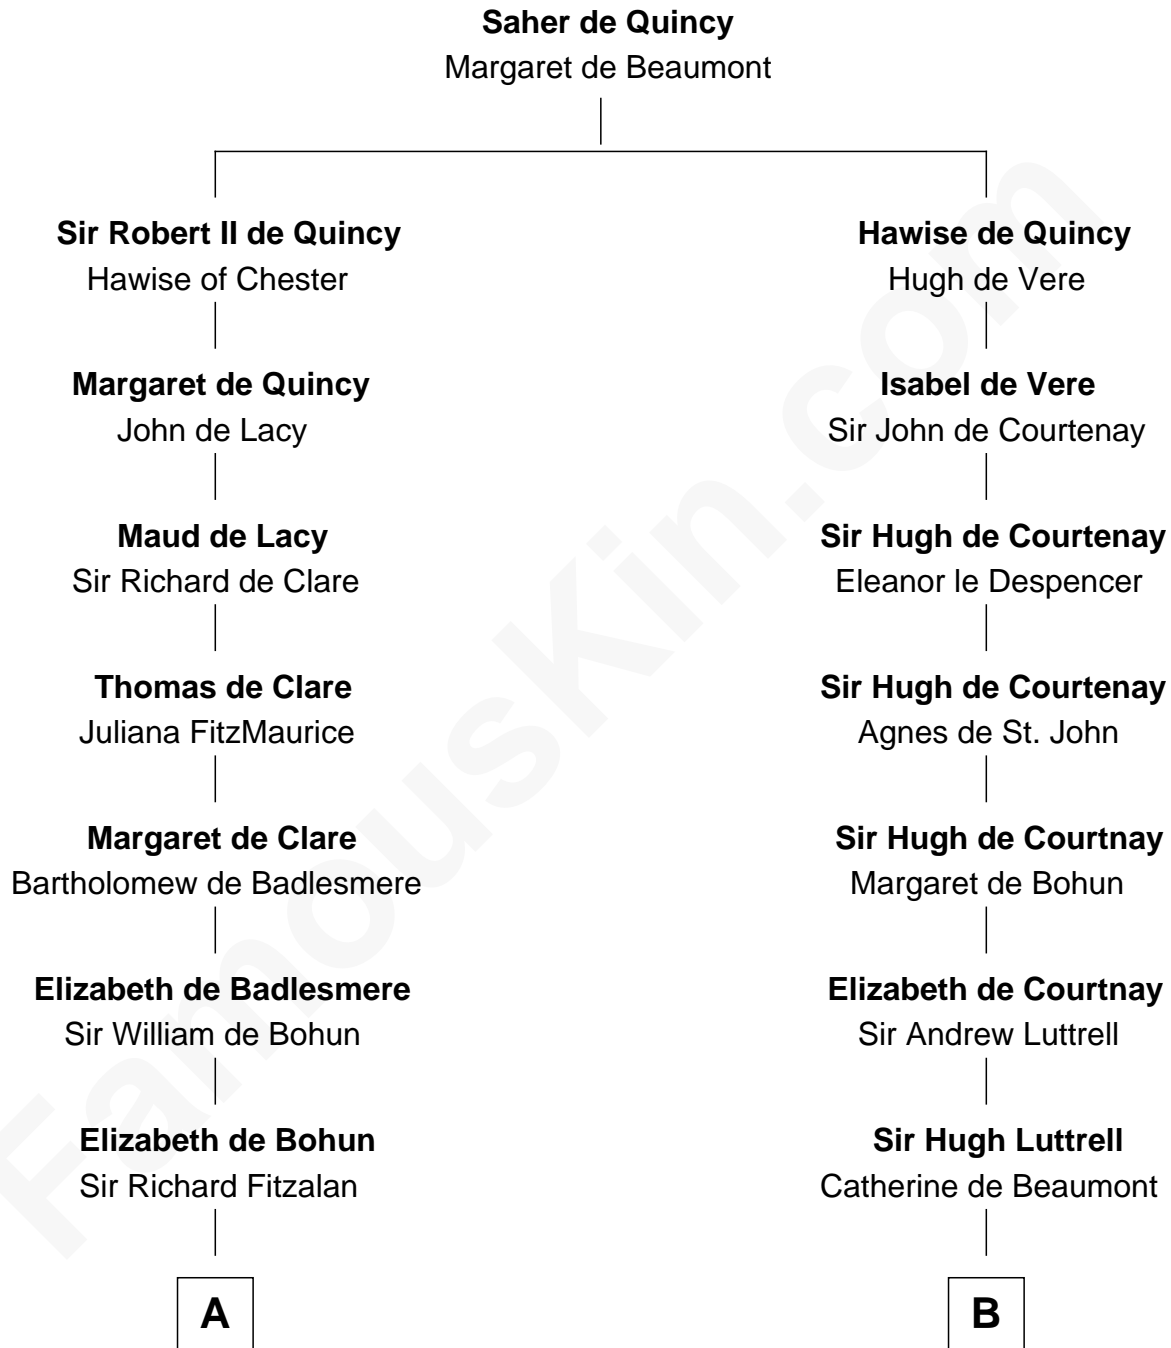

FamousKin.com

Relationship Chart of

Francis Lightfoot Lee

Signer of the Declaration of Independence

18th cousin 2 times removed of

Herman Melville

Author of Moby Dick

C

Gov. Thomas Lee

Hannah Ludwell

Francis Lightfoot Lee

Signer of Declaration of Independence

D

Mercy Greenleaf

John Scollay

Priscilla Scollay