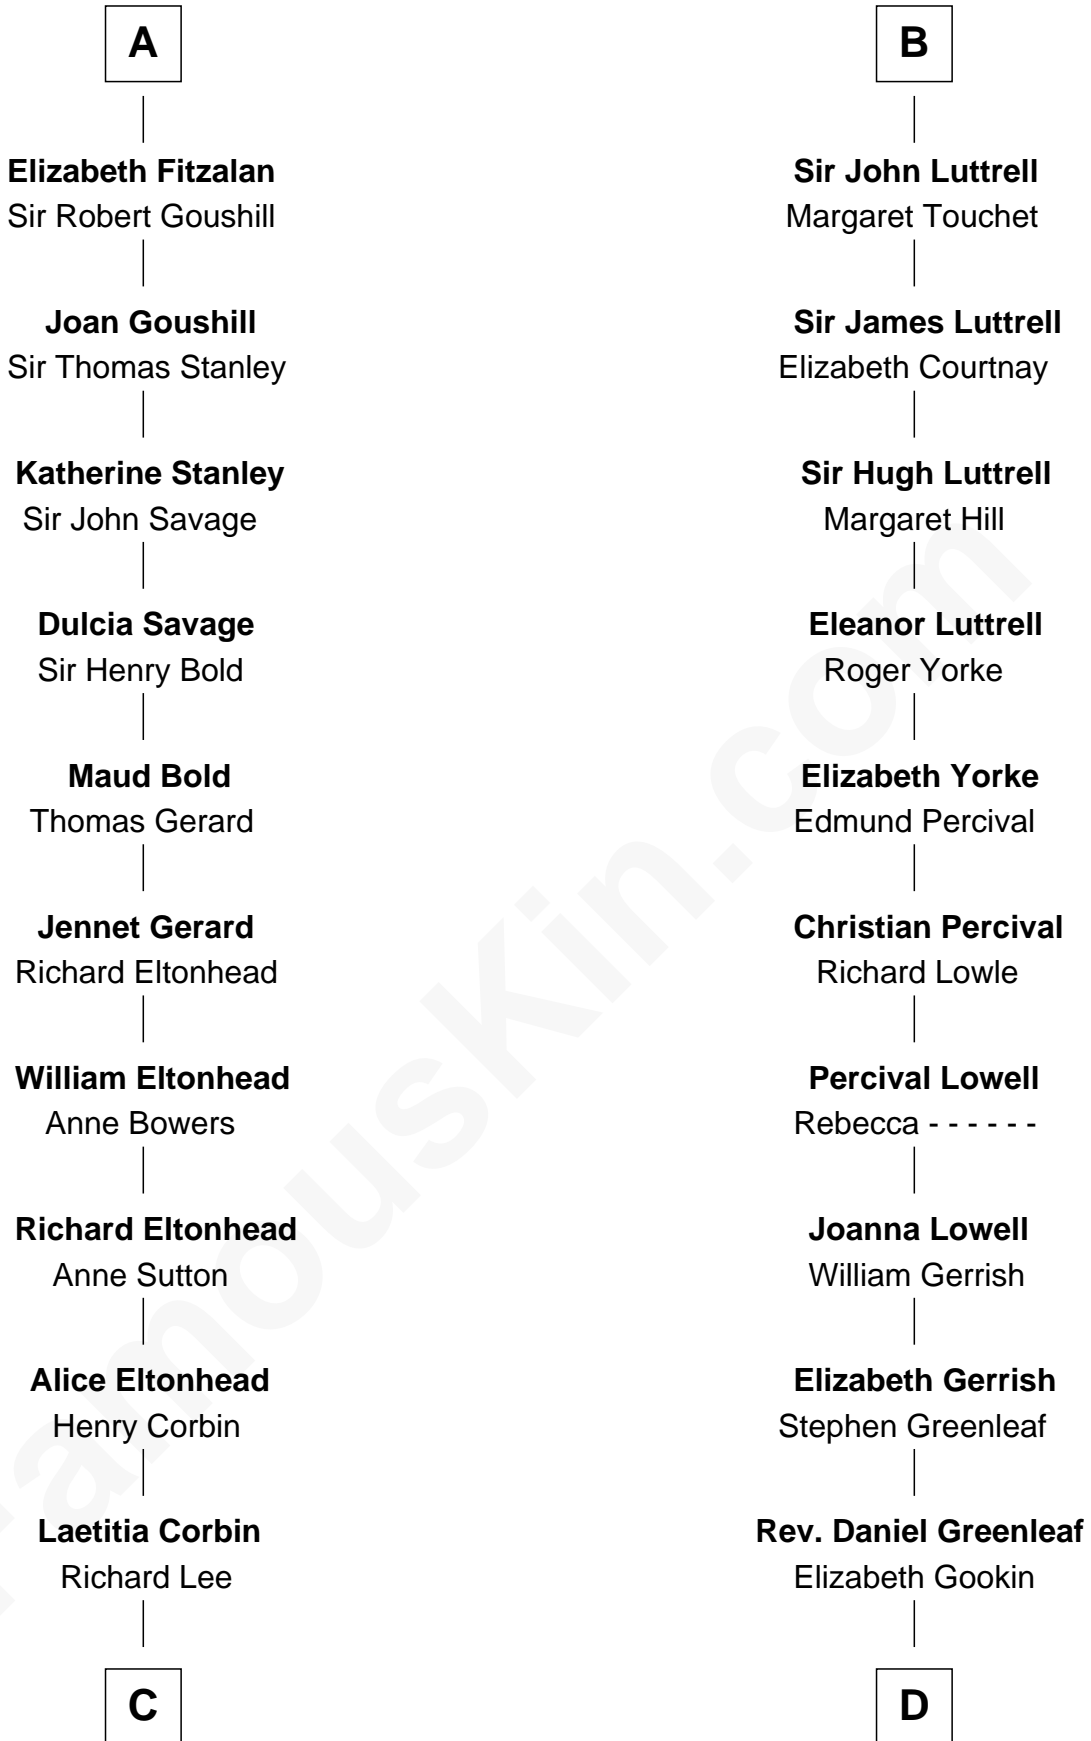

FamousKin.com

Relationship Chart of

Francis Lightfoot Lee

Signer of the Declaration of Independence

18th cousin 2 times removed of

Herman Melville

Author of Moby Dick

C

Gov. Thomas Lee

Hannah Ludwell

Francis Lightfoot Lee

Signer of Declaration of Independence

D

Mercy Greenleaf

John Scollay

Priscilla Scollay