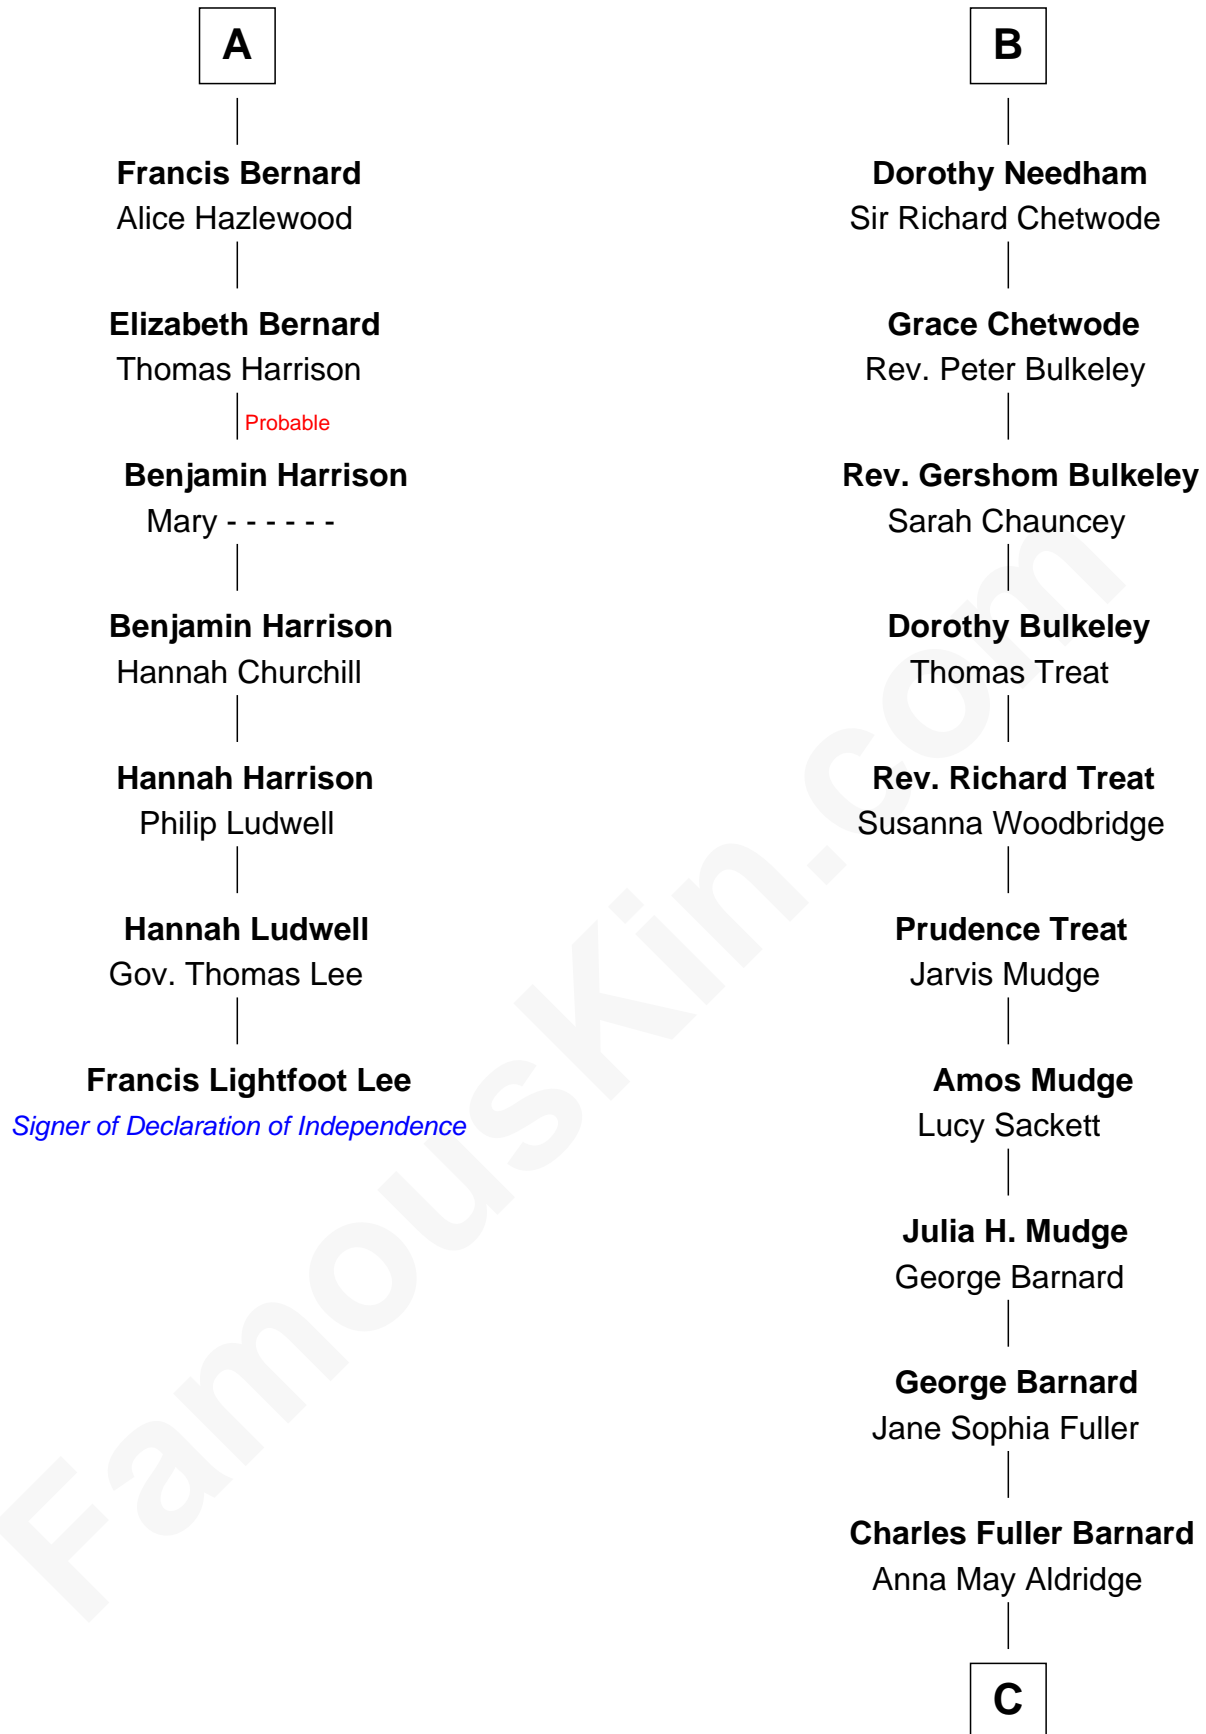

FamousKin.com

Relationship Chart of

Francis Lightfoot Lee

Signer of the Declaration of Independence

13th cousin 5 times removed of

Dick Clark

Radio and TV Host

Sir Thomas de Beauchamp

Katherine de Mortimer

Philippa de Beauchamp

Sir Hugh de Stafford

Margaret de Stafford

Sir Ralph Neville

Margaret de Neville

Sir Richard Scrope

Sir Henry le Scrope

Sir William Beauchamp

Joan Fitzalan

Joan Beauchamp

James Butler

Elizabeth Butler

John Talbot

Sir Gilbert Talbot

Audrey Cotton

Sir John Talbot

Margaret Troutbeck

Anne Talbot

Thomas Needham

Robert Needham

Frances Aston

B

C