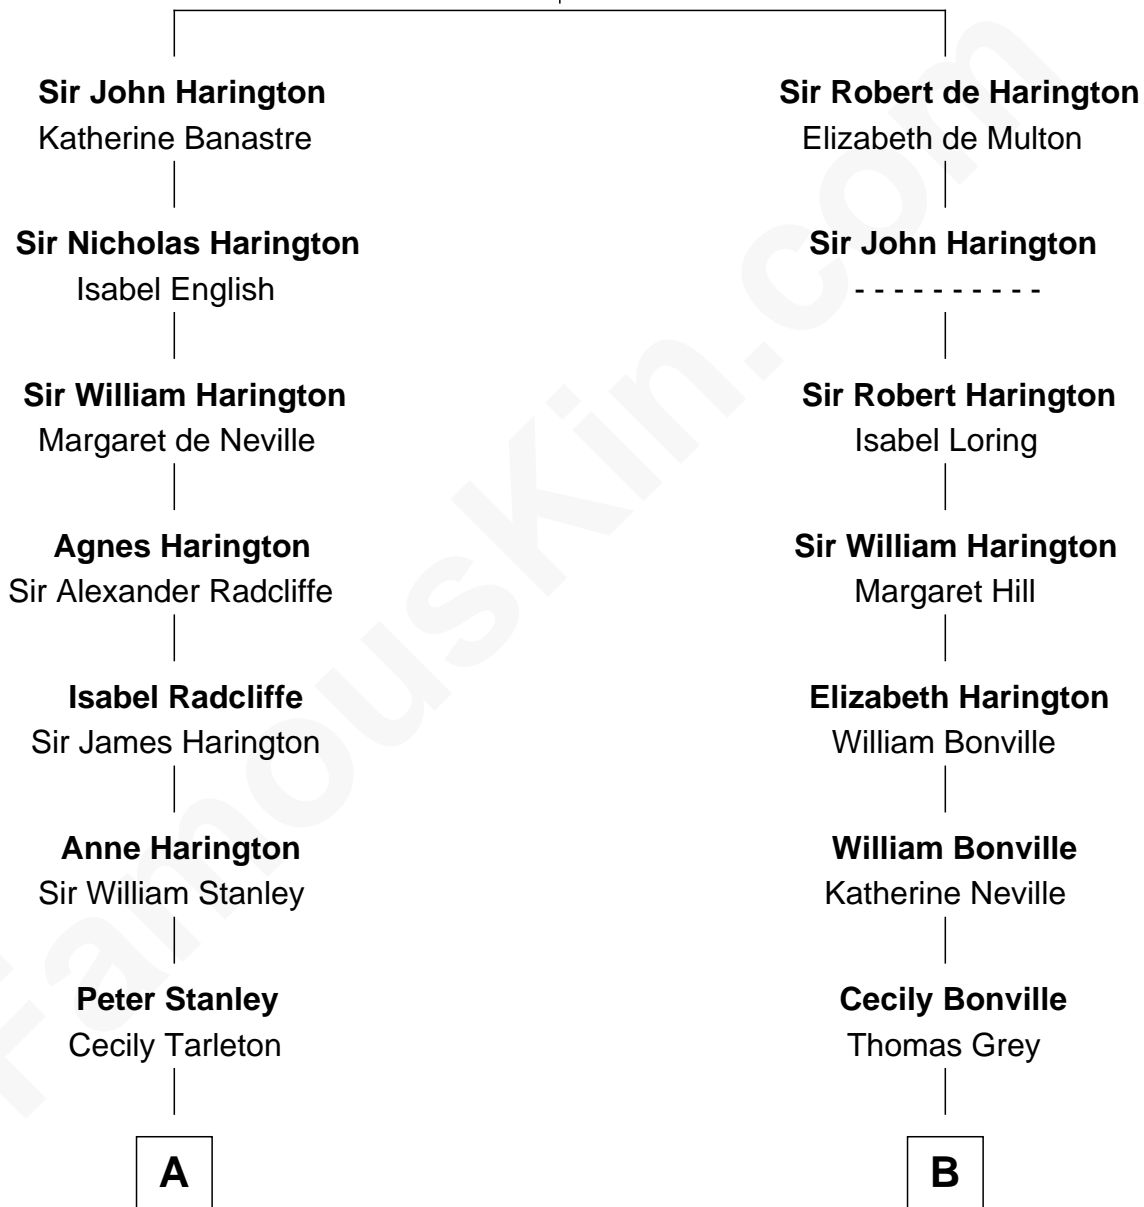

FamousKin.com

Relationship Chart of

Francis Lightfoot Lee

Signer of the Declaration of Independence

12th cousin 8 times removed of

Dick Clark

Radio and TV Host

Sir John de Harington

Joan - - - - -

C

—
George Barnard
Jane Sophia Fuller

—
Charles Fuller Barnard
Anna May Aldridge

—
Julia Fuller Barnard
Richard Augustus Clark

—
Dick Clark
Radio and TV Host