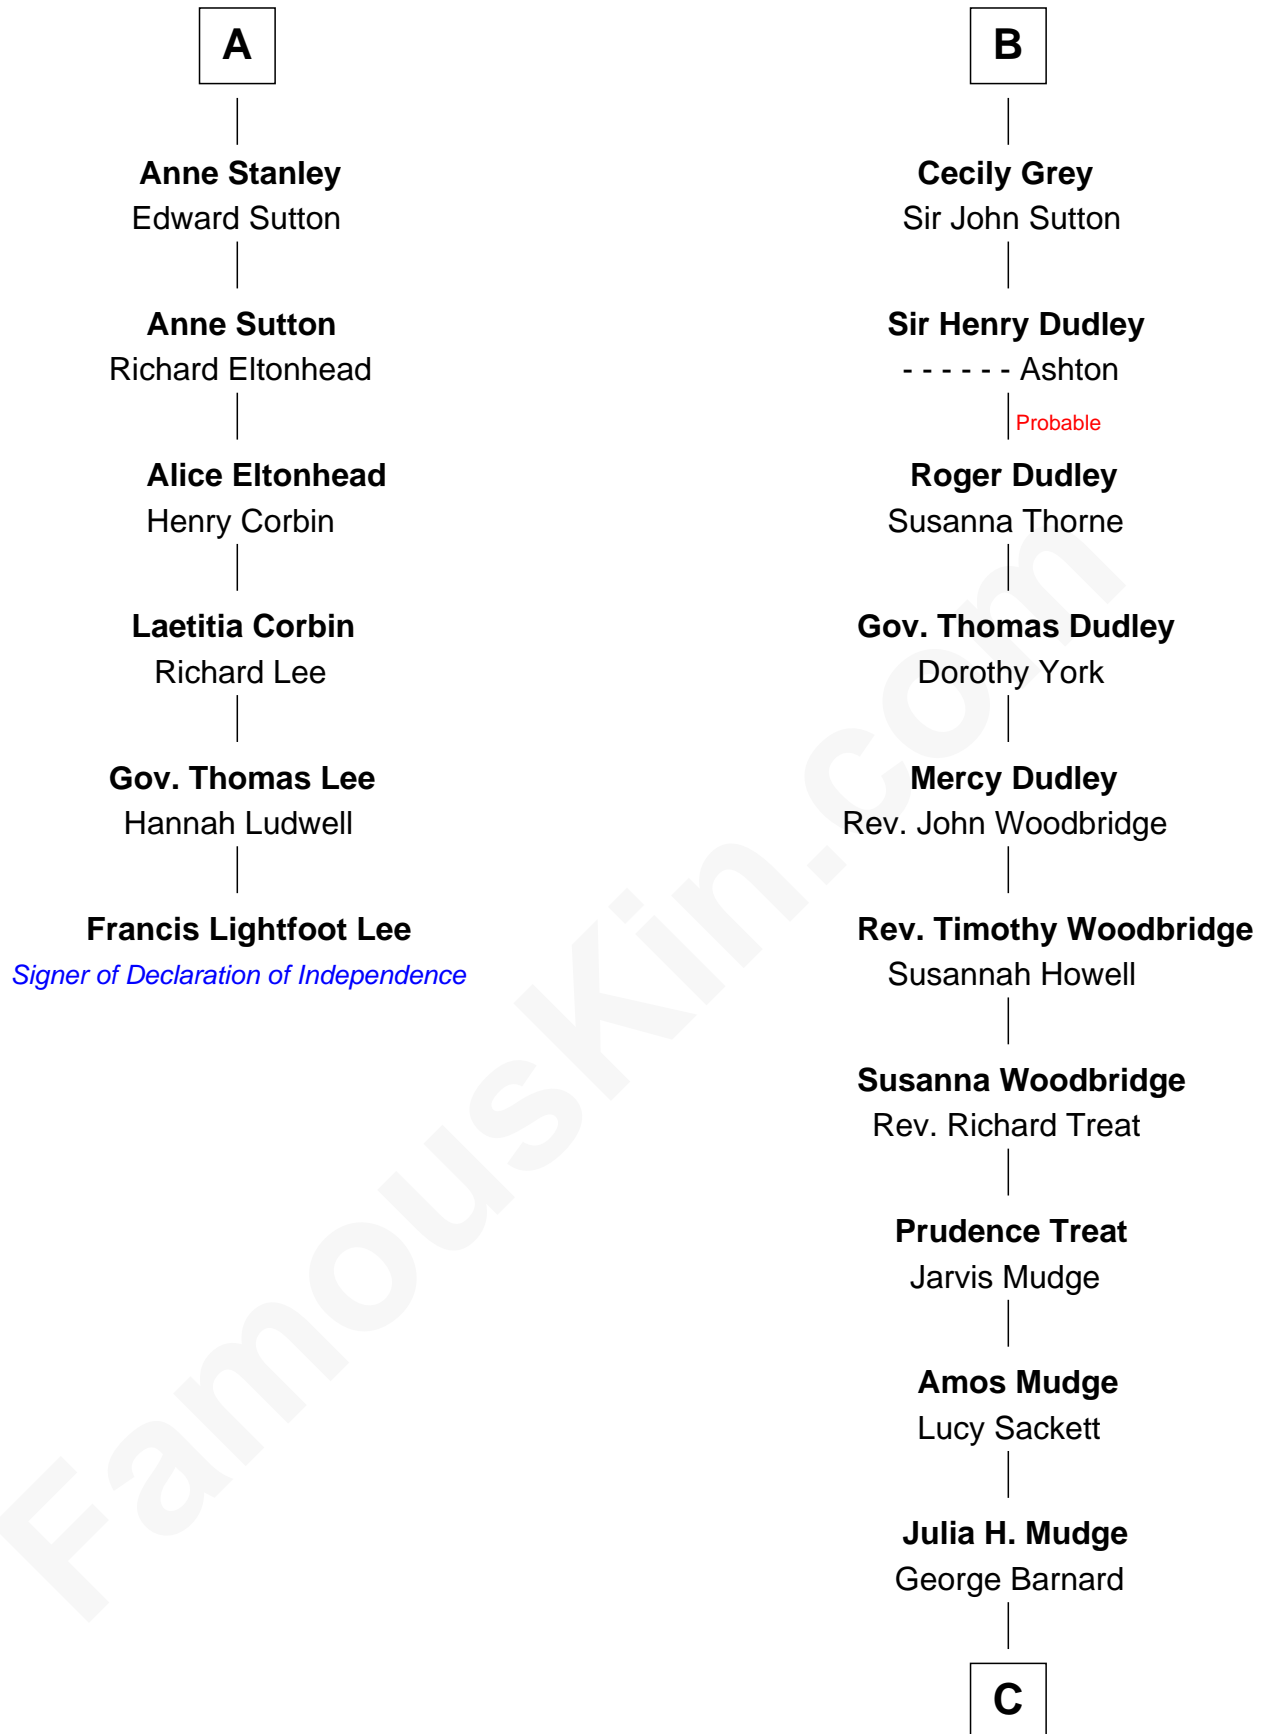

FamousKin.com

Relationship Chart of

Francis Lightfoot Lee

Signer of the Declaration of Independence

12th cousin 8 times removed of

Dick Clark

Radio and TV Host

Sir John de Harington

Joan - - - - -

C

—
George Barnard
Jane Sophia Fuller

—
Charles Fuller Barnard
Anna May Aldridge

—
Julia Fuller Barnard
Richard Augustus Clark

—
Dick Clark
Radio and TV Host