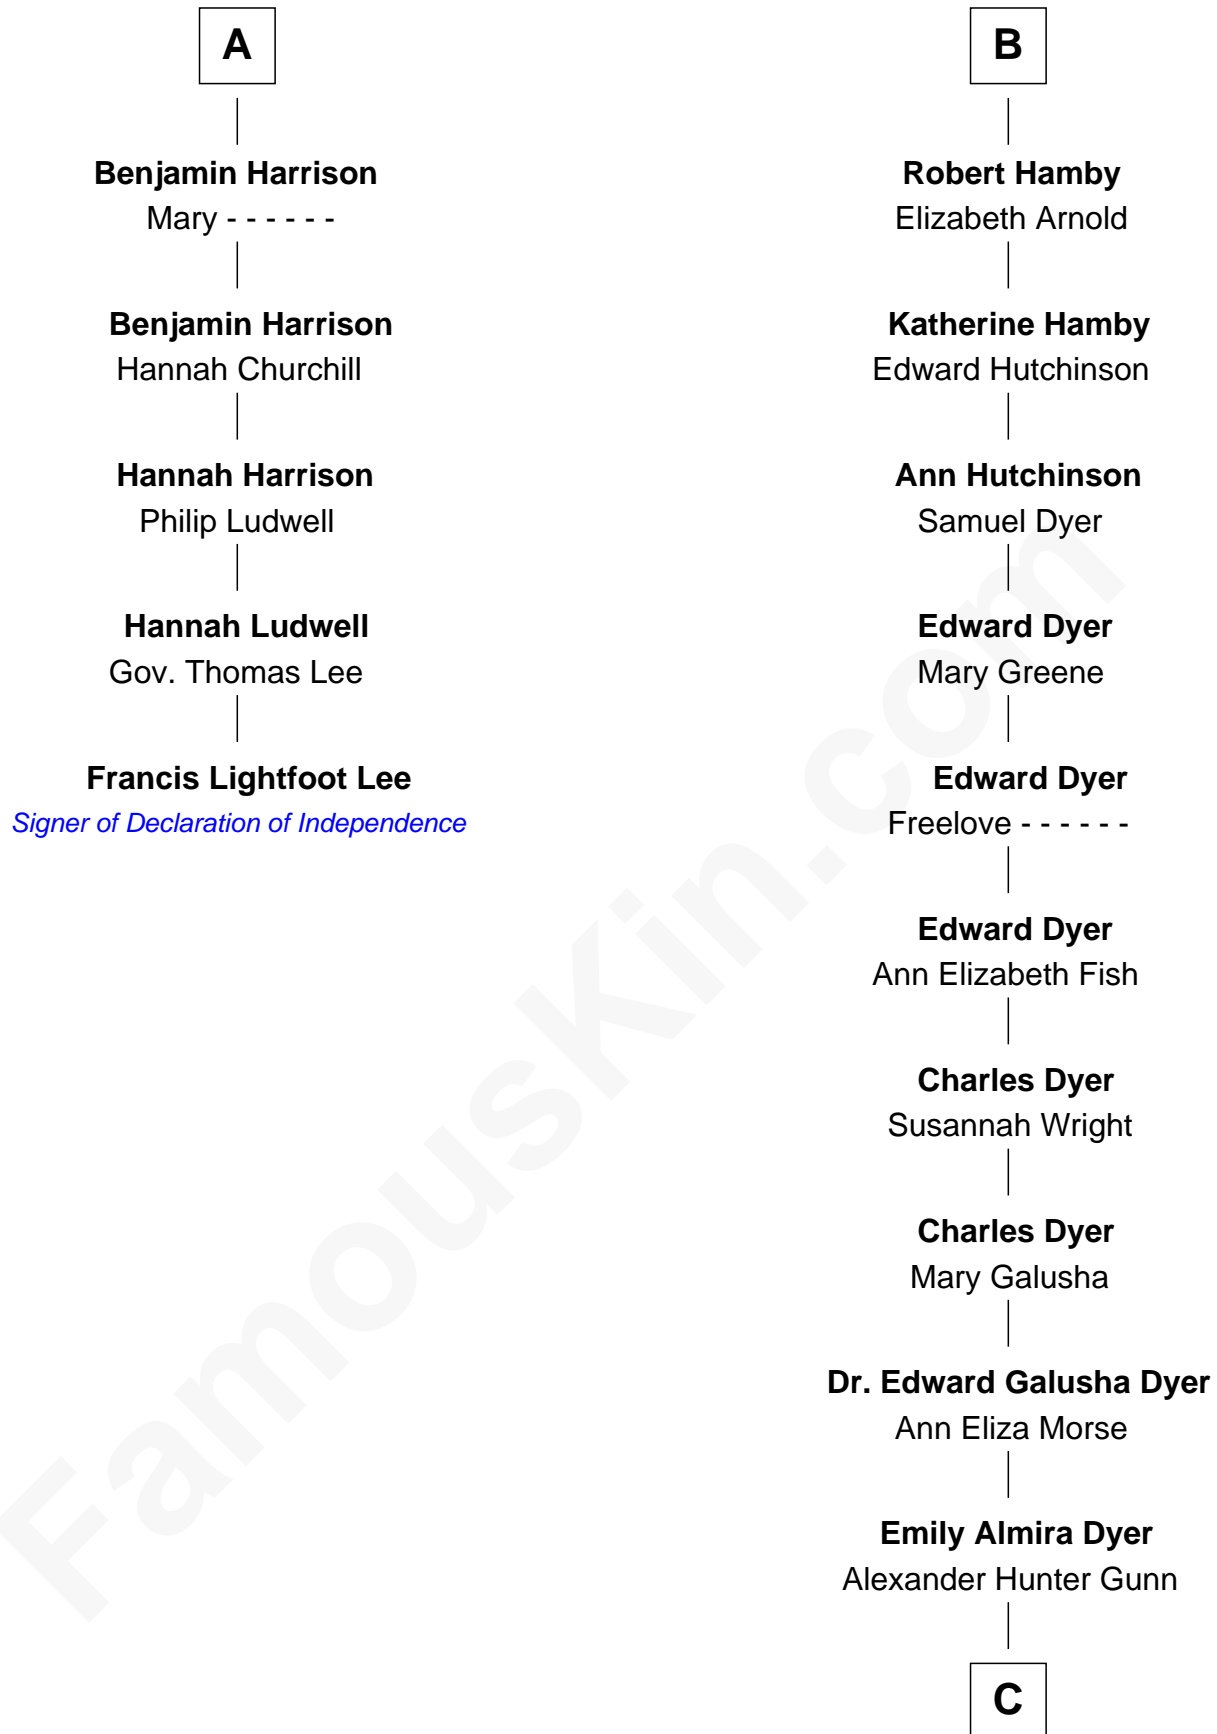

### Francis Lightfoot Lee

Signer of the Declaration of Independence

11th cousin 9 times removed of

**Elisabeth Shue**

TV and Movie Actress

**Stephen le Scrope**

Margery de Welles

**John le Scrope**  
Elizabeth Chaworth

**Elizabeth le Scrope**  
Sir Henry le Scrope

**Margaret Scrope**  
John Bernard

**John Bernard**  
Margaret Daundelyn

**John Bernard**  
Cecily Muscote

**Francis Bernard**  
Alice Hazlewood

**Elizabeth Bernard**  
Thomas Harrison

Probable

**A**

**Maude le Scrope**  
Sir Baldwin Freville

**Margaret Freville**  
Sir Hugh Willoughby

**Margery Willoughby**  
Sir Godfrey Hilton

**Elizabeth Hilton**  
Richard Thimbleby

**Anne Thimbleby**  
John Booth

**Eleanor Booth**  
Edward Hamby

**William Hamby**  
Margaret Blewett

**B**

C

**Alexander Hunter Gunn**  
Harriet Grace Brewster Willcox

**Mary Brewster Gunn**  
Adoniram Judson Wells

**Anne Brewster Wells**  
James William Shue