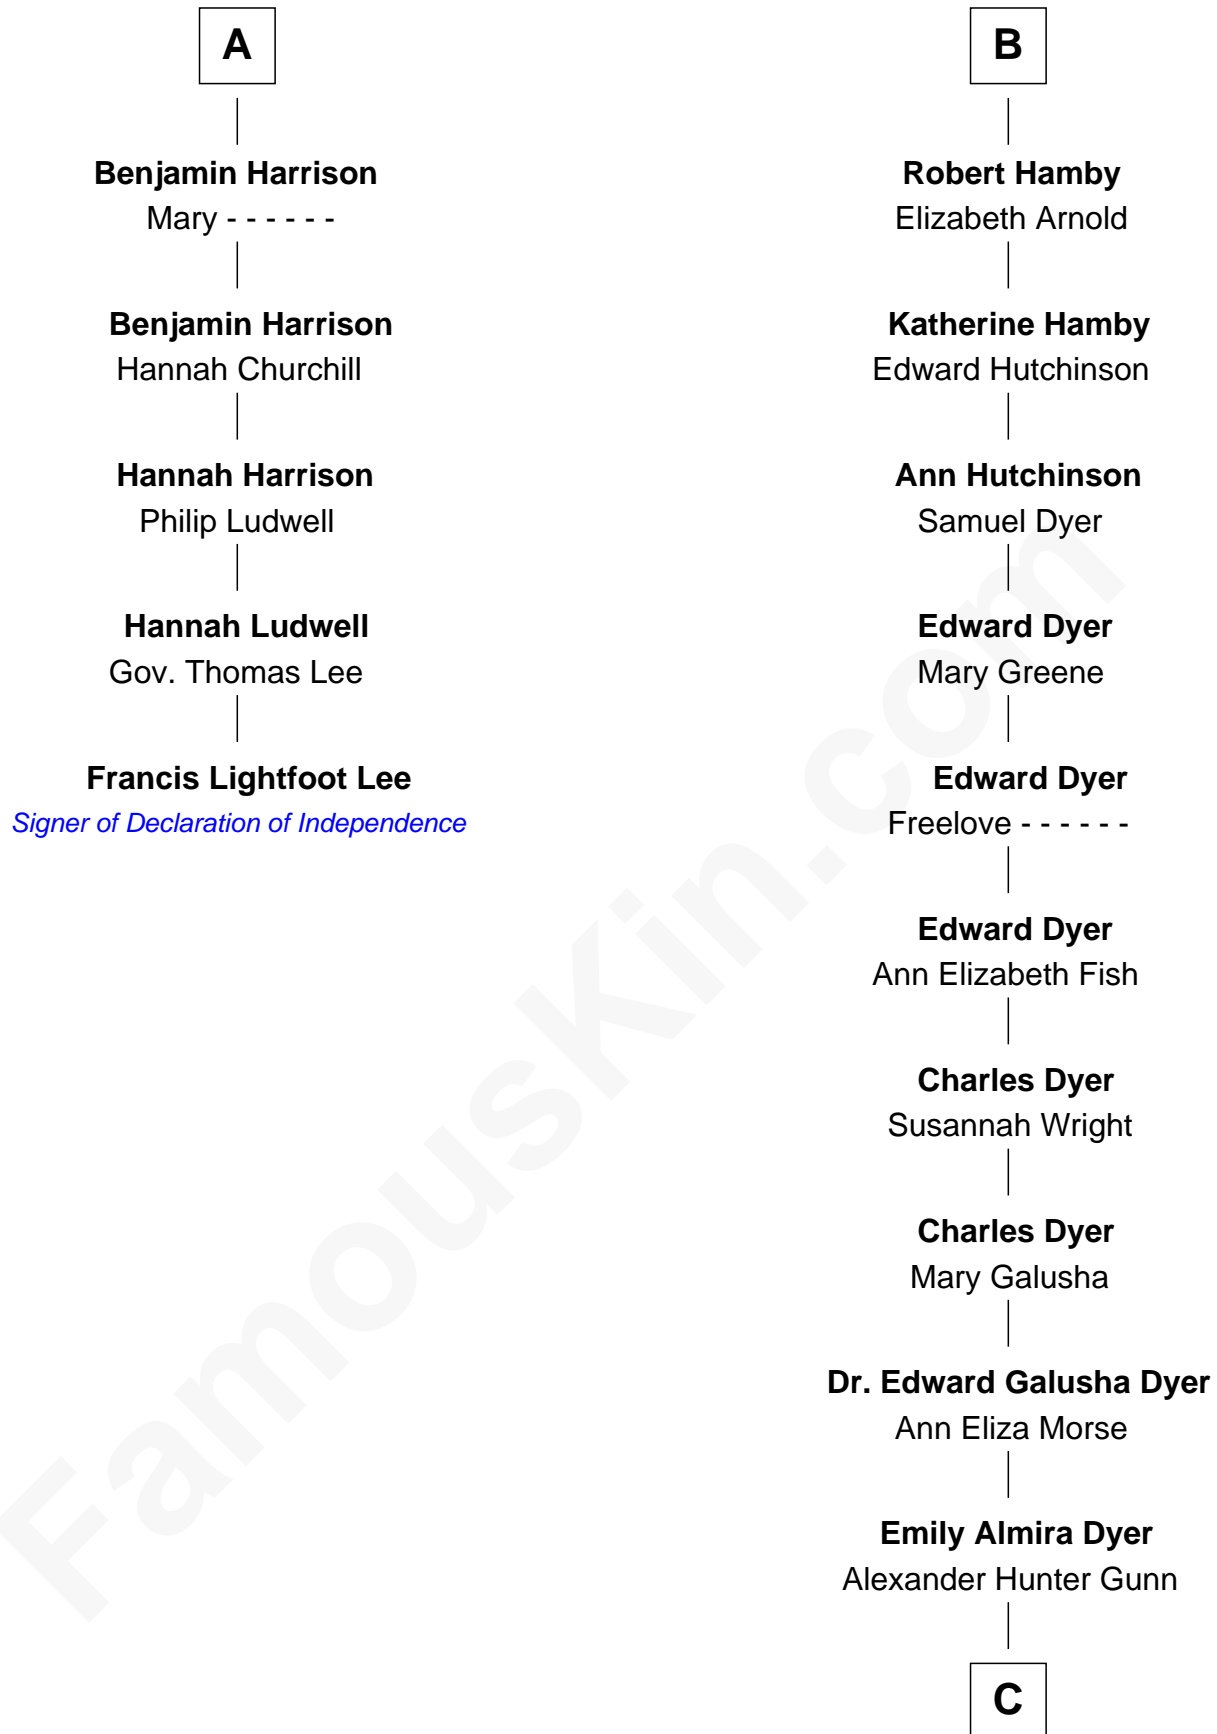

FamousKin.com

Relationship Chart of

Francis Lightfoot Lee

Signer of the Declaration of Independence

11th cousin 9 times removed of

Andrew Shue

TV Actor

Stephen le Scrope

Margery de Welles

John le Scrope
Elizabeth Chaworth

Elizabeth le Scrope
Sir Henry le Scrope

Margaret Scrope
John Bernard

John Bernard
Margaret Daundelyn

John Bernard
Cecily Muscote

Francis Bernard
Alice Hazlewood

Elizabeth Bernard
Thomas Harrison

Probable

A

Maude le Scrope
Sir Baldwin Freville

Margaret Freville
Sir Hugh Willoughby

Margery Willoughby
Sir Godfrey Hilton

Elizabeth Hilton
Richard Thimbleby

Anne Thimbleby
John Booth

Eleanor Booth
Edward Hamby

William Hamby
Margaret Blewett

B

C

Alexander Hunter Gunn
Harriet Grace Brewster Willcox

Mary Brewster Gunn
Adoniram Judson Wells

Anne Brewster Wells
James William Shue

Andrew Shue
TV Actor