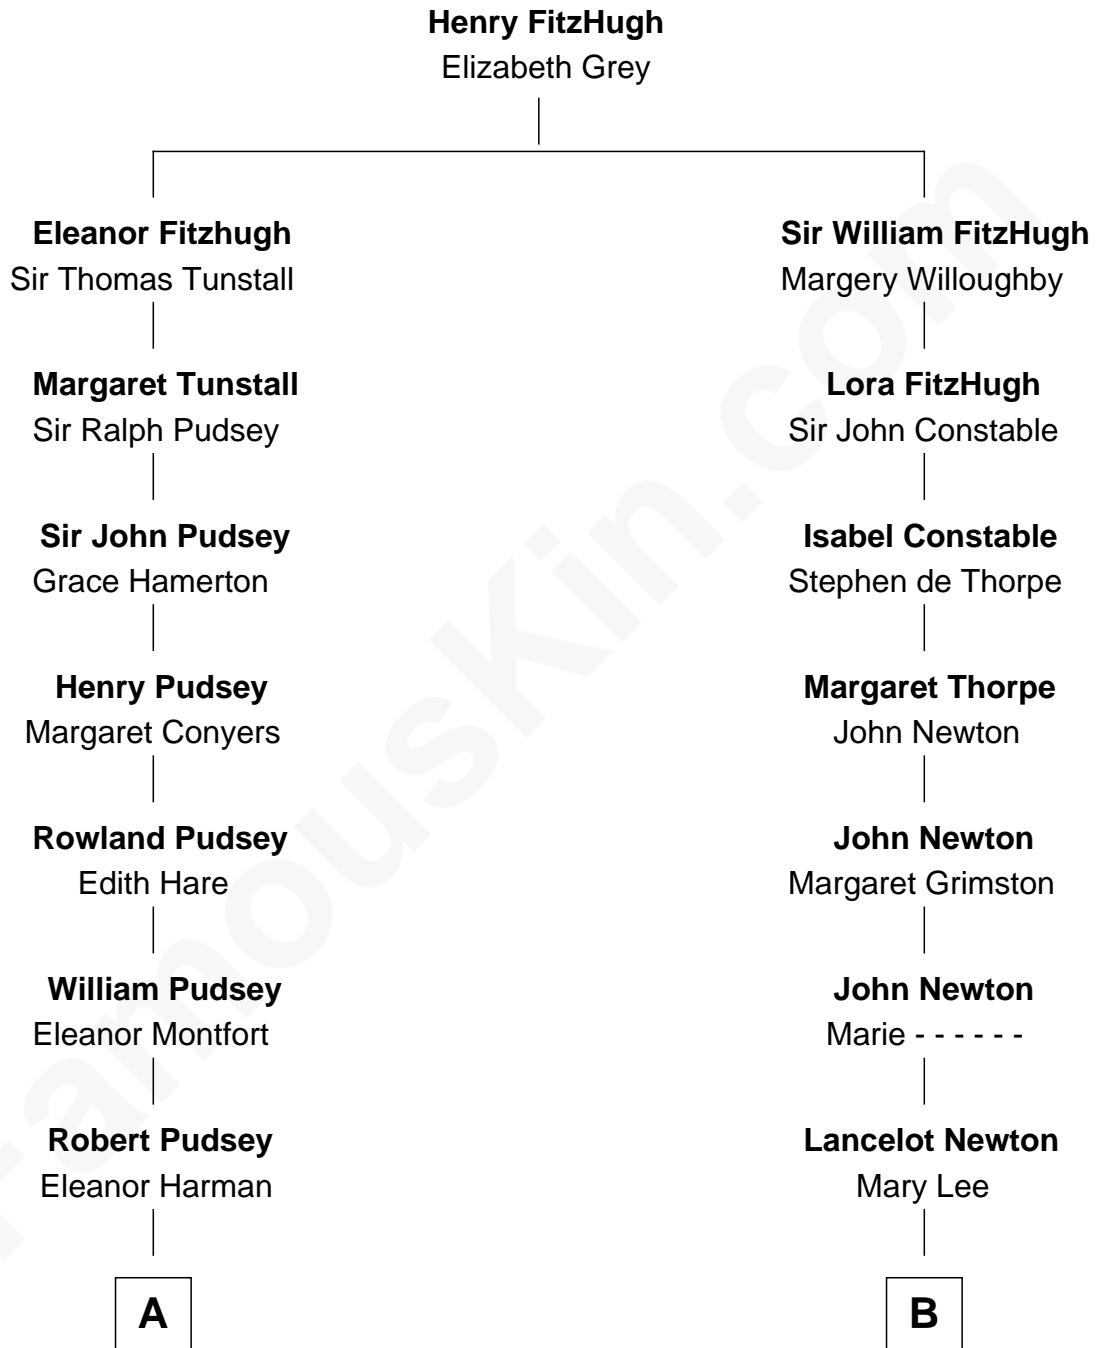

FamousKin.com

Relationship Chart of

Francis Lightfoot Lee

Signer of the Declaration of Independence

13th cousin 1 time removed of

Charles A. Pillsbury

Co-Founder of C.A. Pillsbury Co.

A

George Pudsey
Matilda Cotton

Dorothy Pudsey
Gawen Grosvenor

Winifred Grosvenor
Thomas Corbin

Henry Corbin
Alice Eltonhead

Laetitia Corbin
Richard Lee

Gov. Thomas Lee
Hannah Ludwell

Francis Lightfoot Lee
Signer of Declaration of Independence