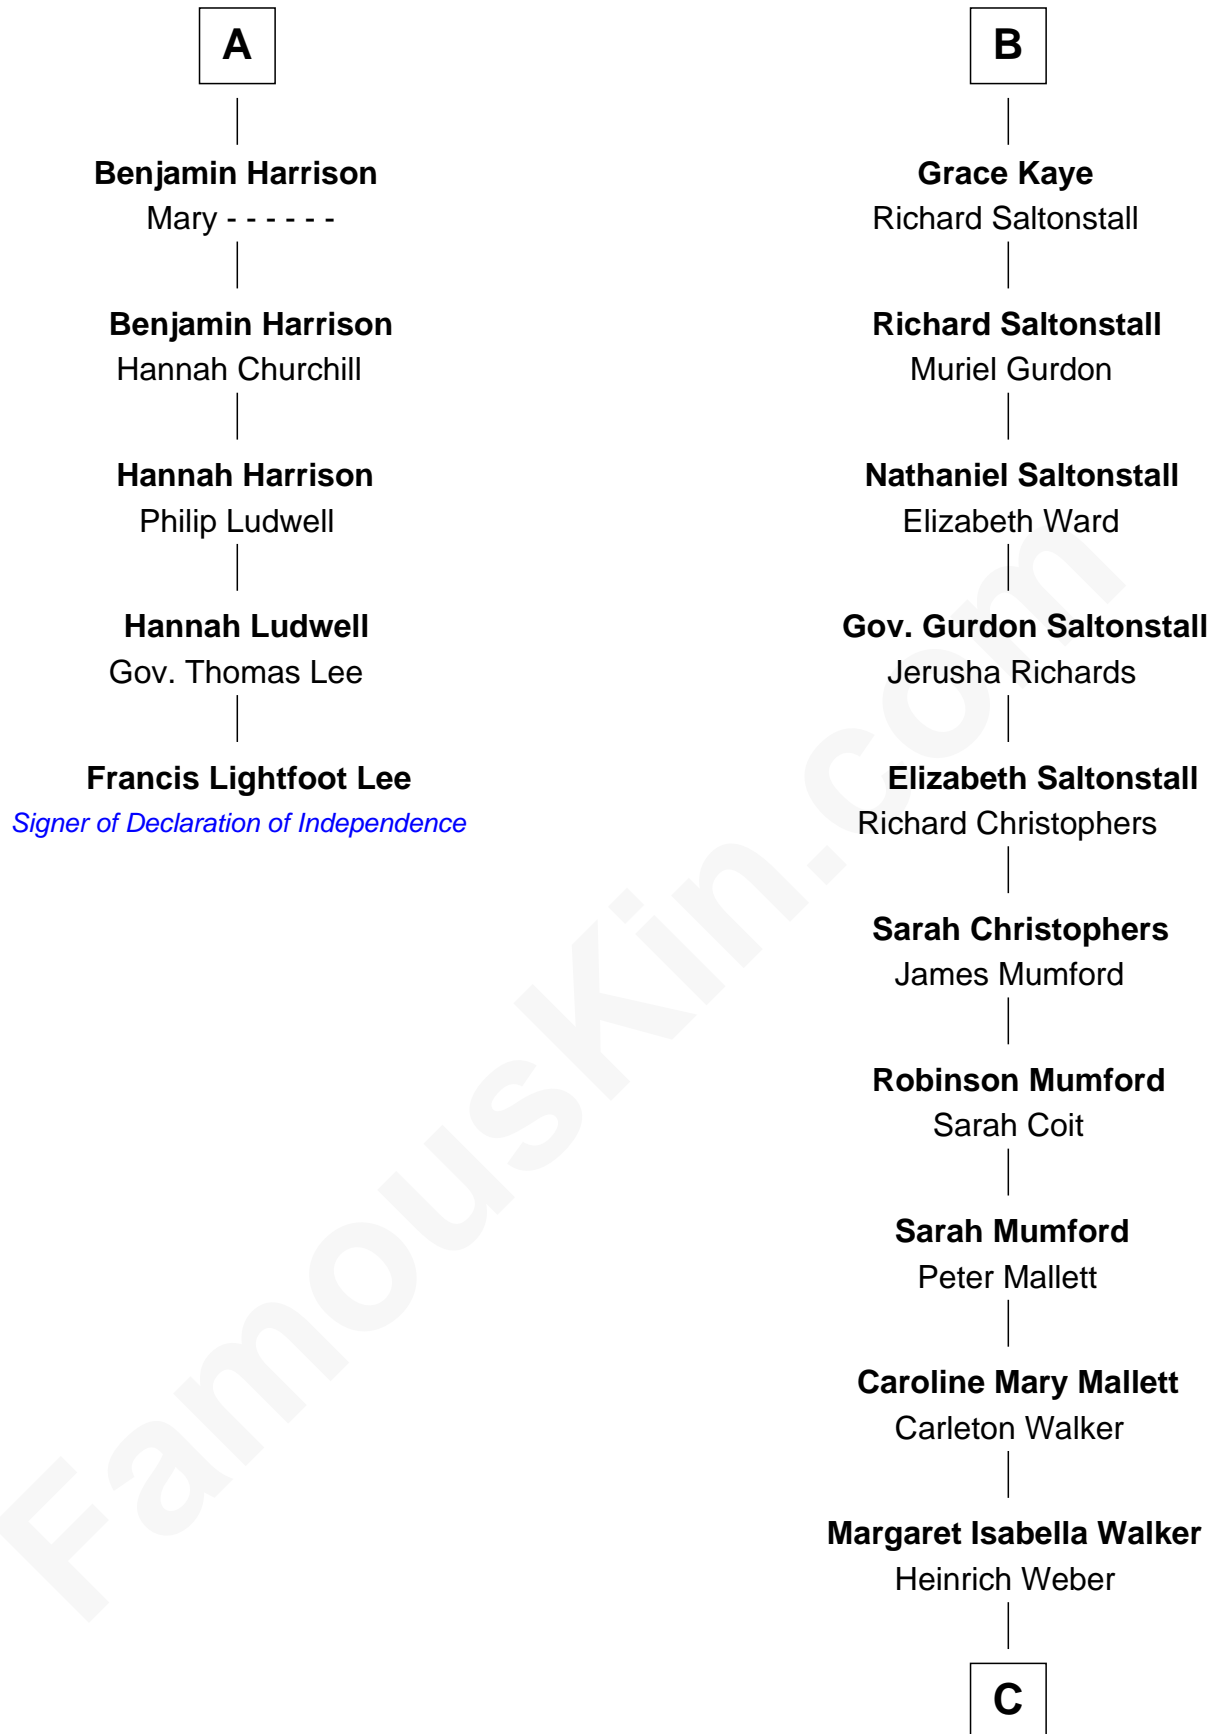

## Relationship Chart of

### Francis Lightfoot Lee

Signer of the Declaration of Independence

11th cousin 9 times removed of

**Carly Fiorina**

CEO of Hewlett-Packard

C

**John Walker Weber**

Maude Graves

**Cara Carleton Weber**

Harold Marvin Sneed

**Joseph Tyree Sneed**

Madelon Montross Juergens

**Carly Fiorina**

*CEO of Hewlett-Packard*