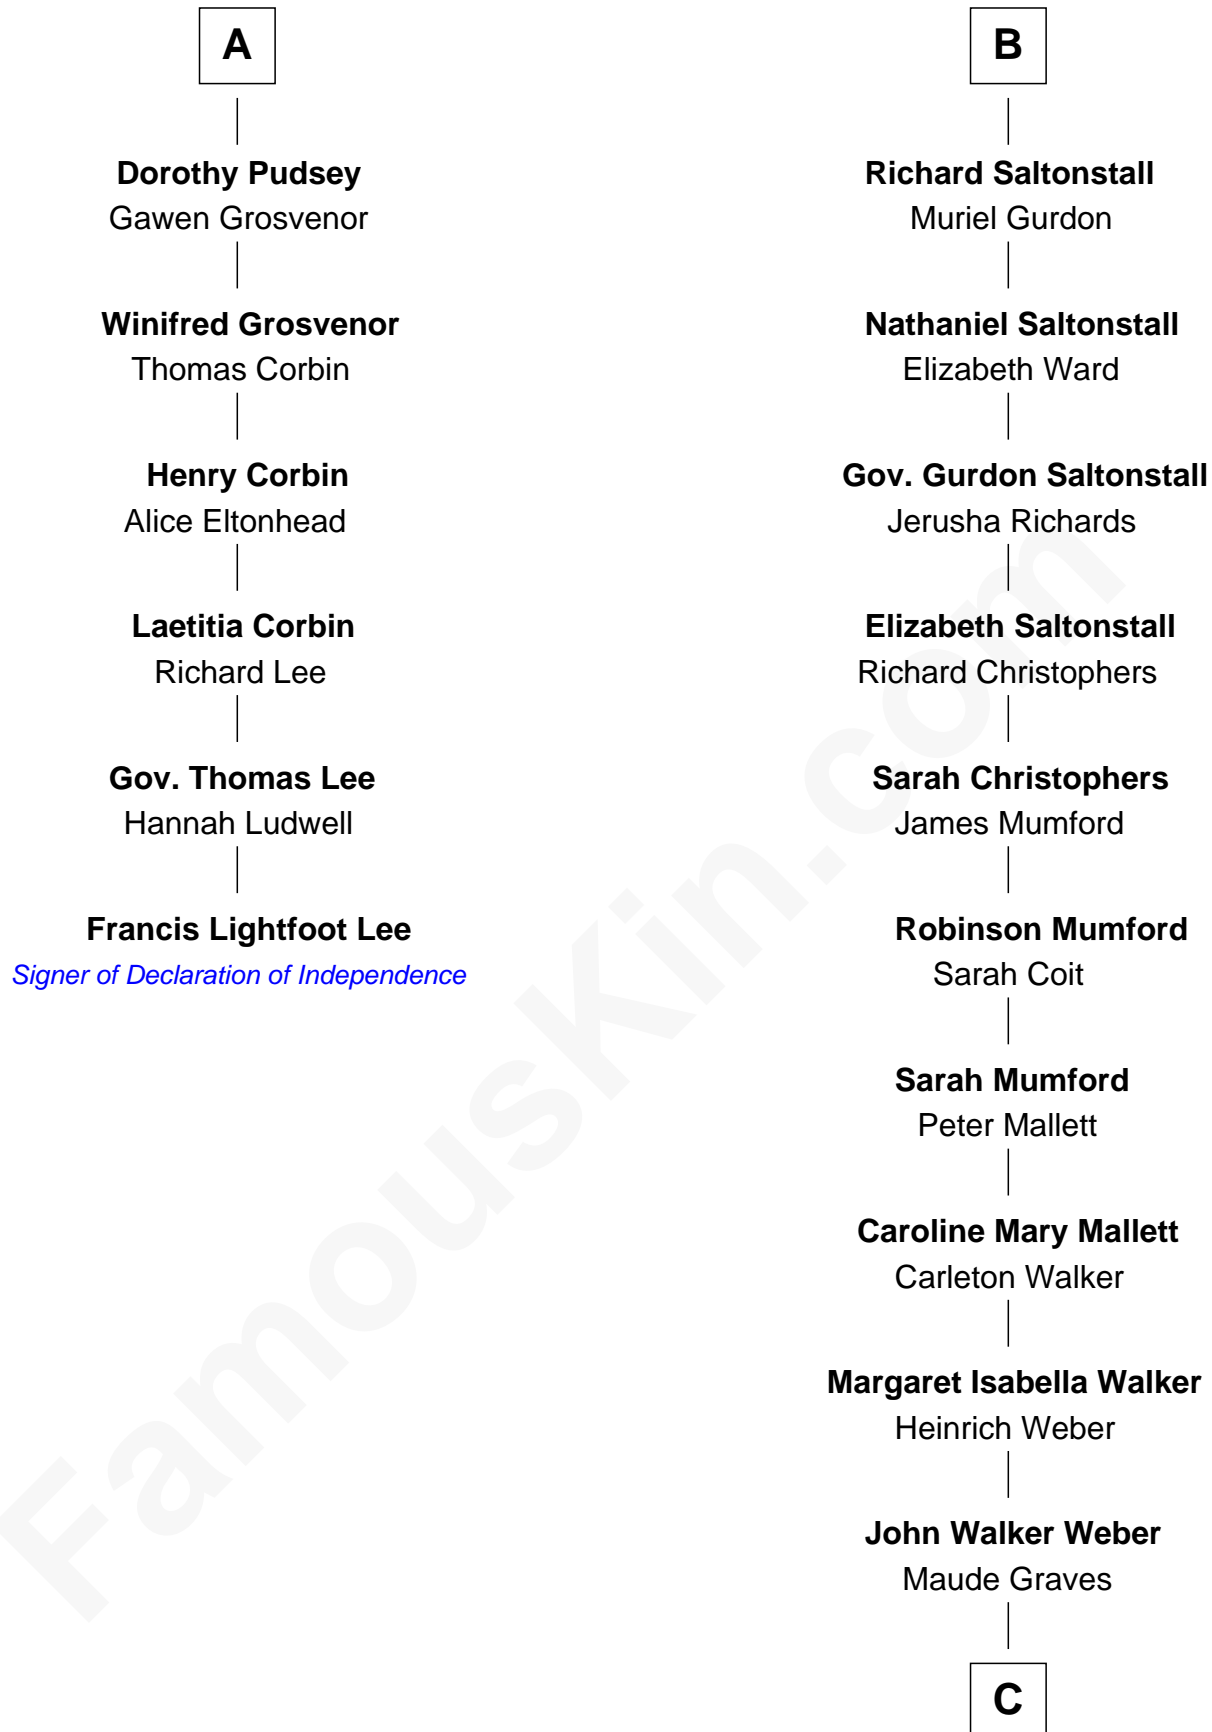

FamousKin.com

Relationship Chart of

Francis Lightfoot Lee

Signer of the Declaration of Independence

12th cousin 7 times removed of

Carly Fiorina

CEO of Hewlett-Packard

C

Cara Carleton Weber

Harold Marvin Sneed

Joseph Tyree Sneed

Madelon Montross Juergens

Carly Fiorina

CEO of Hewlett-Packard

FamousKin.com