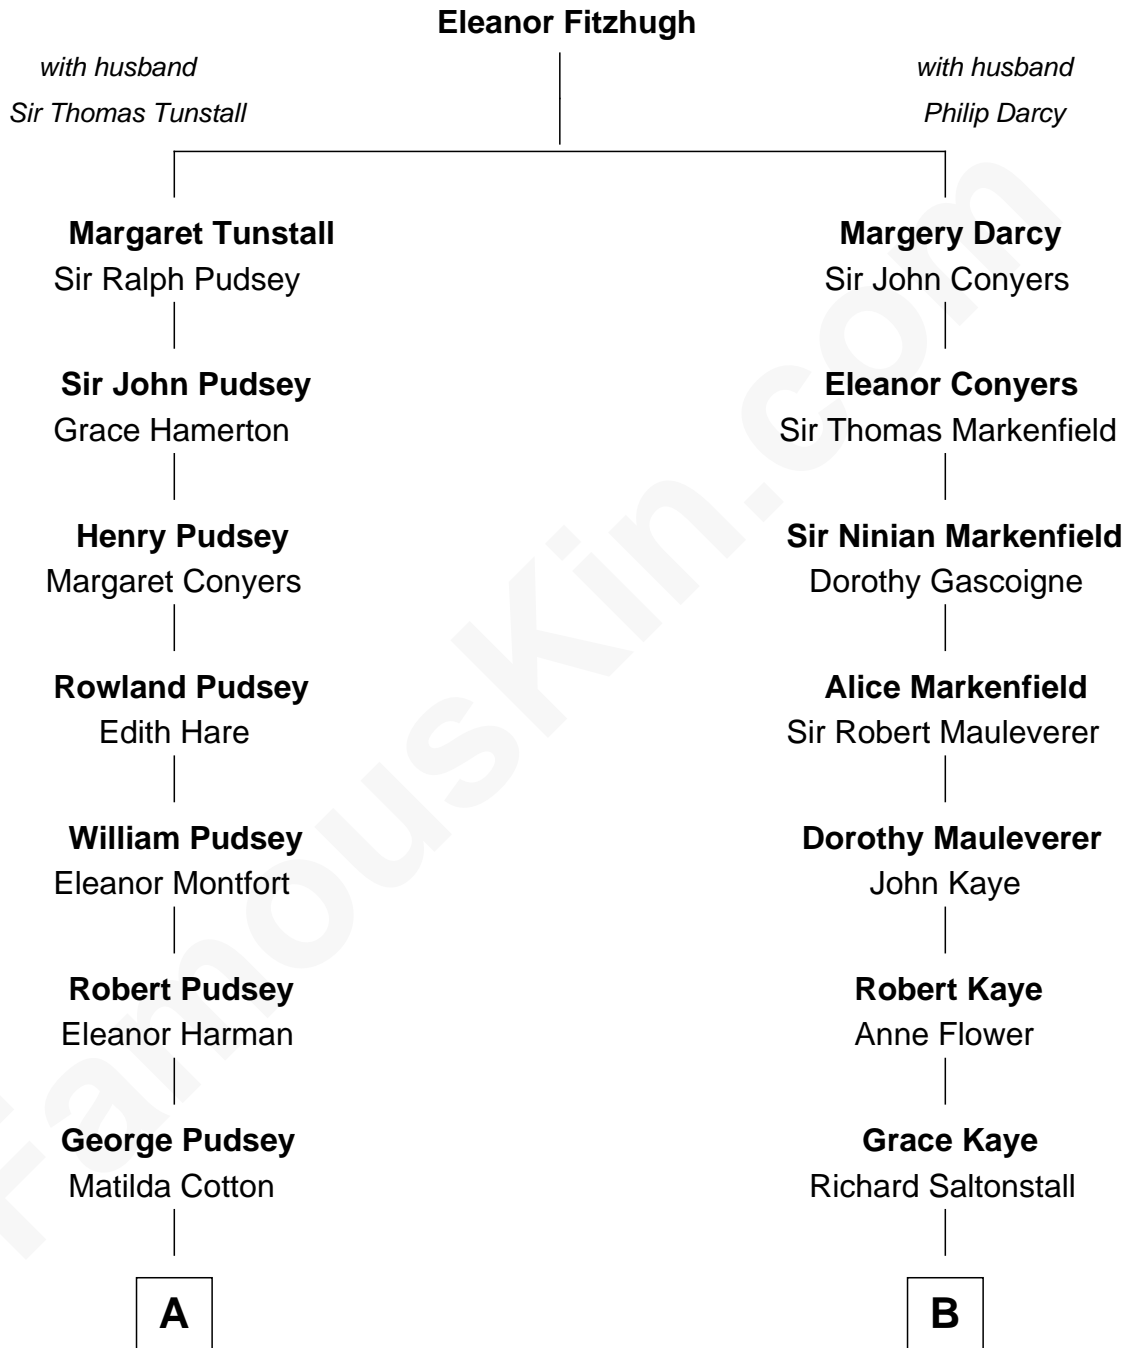

FamousKin.com

Relationship Chart of

Francis Lightfoot Lee

Signer of the Declaration of Independence

12th cousin 7 times removed of

Carly Fiorina

CEO of Hewlett-Packard

C

Cara Carleton Weber

Harold Marvin Sneed

Joseph Tyree Sneed

Madelon Montross Juergens

Carly Fiorina

CEO of Hewlett-Packard

FamousKin.com