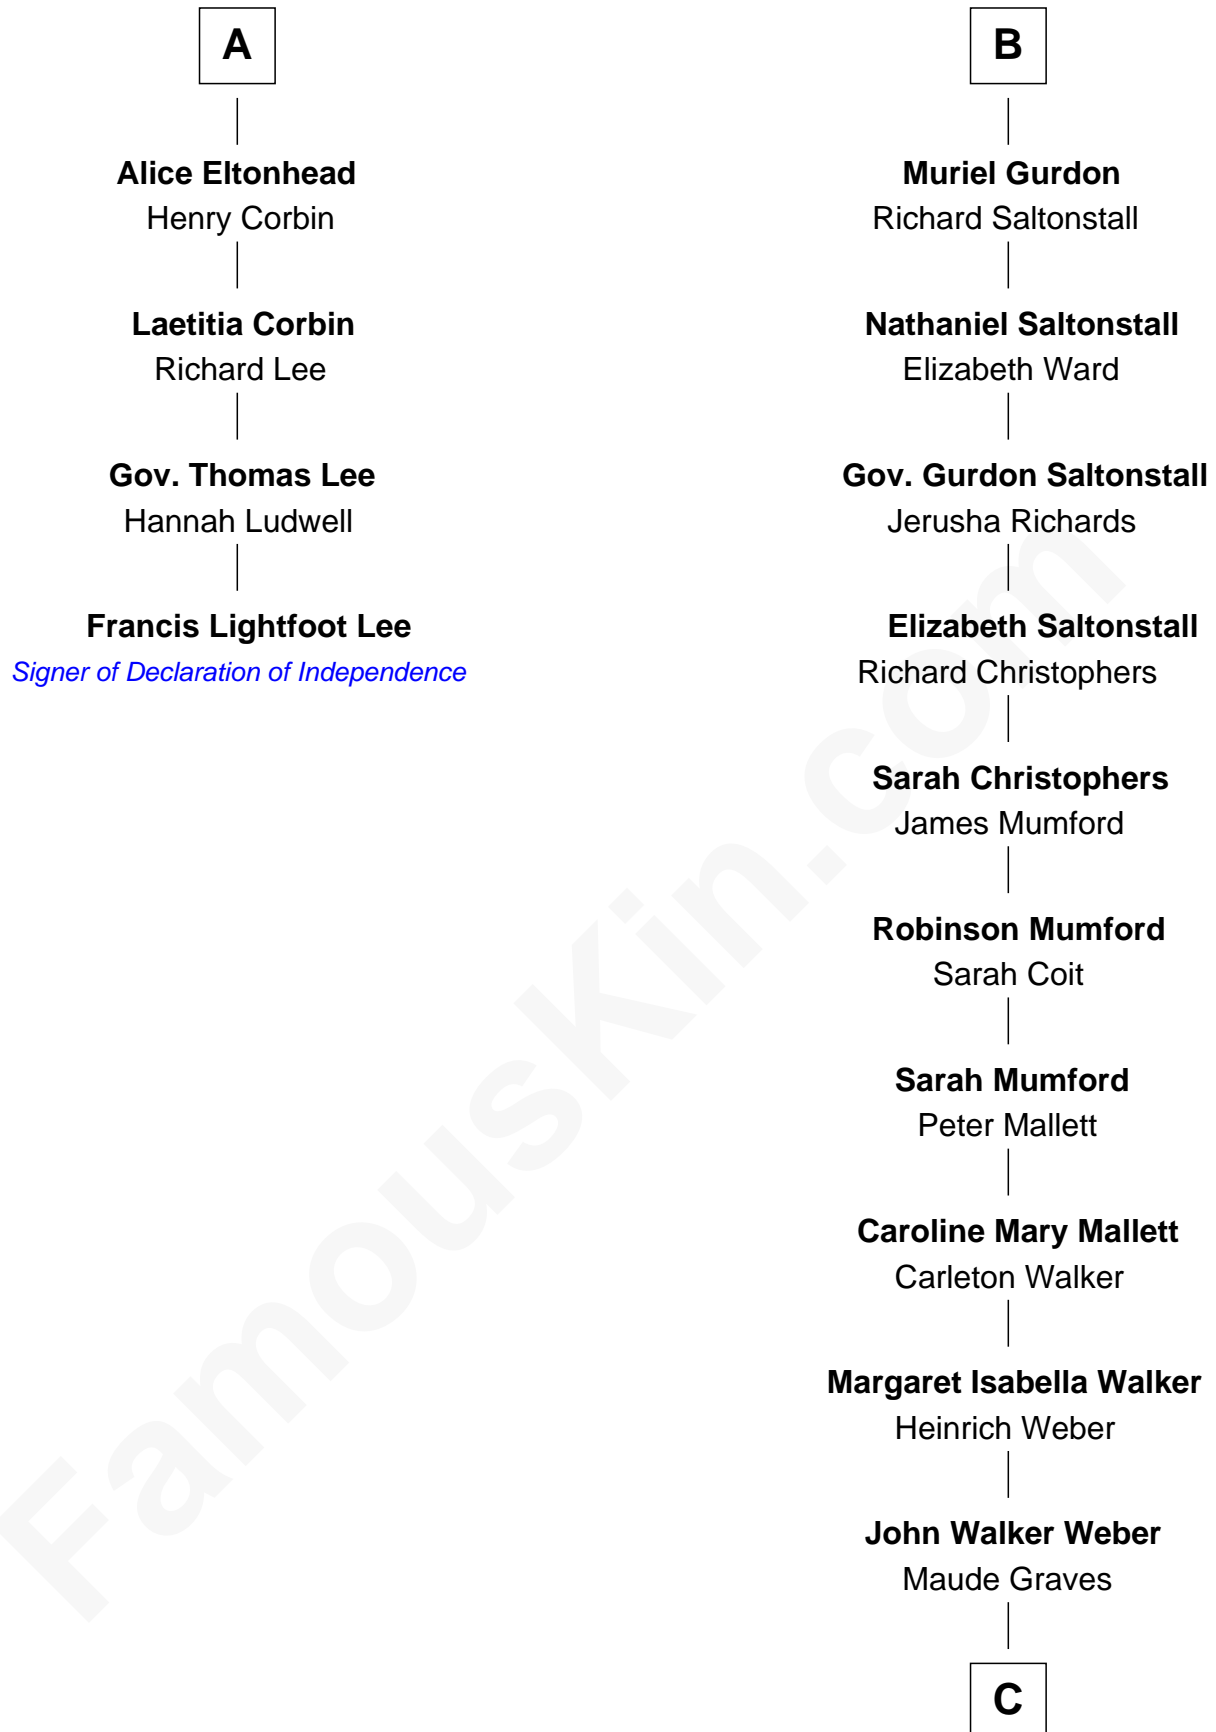

## Relationship Chart of

### Francis Lightfoot Lee

*Signer of the Declaration of Independence*

10th cousin 9 times removed of

**Carly Fiorina**

*CEO of Hewlett-Packard*

C

**Cara Carleton Weber**  
Harold Marvin Sneed

**Joseph Tyree Sneed**  
Madelon Montross Juergens