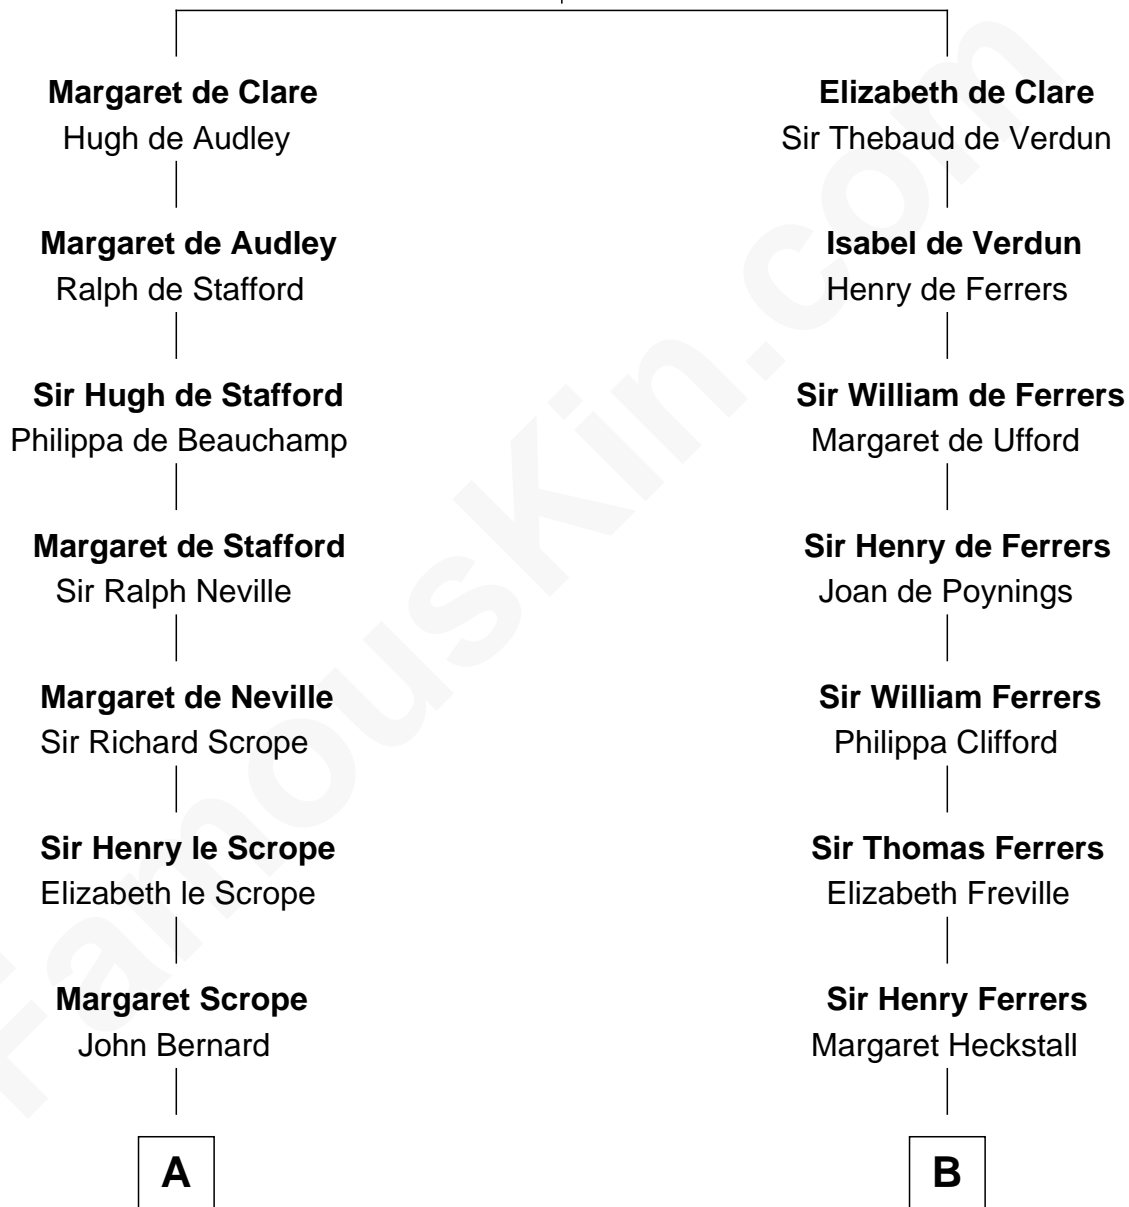

FamousKin.com

Relationship Chart of

Francis Lightfoot Lee

Signer of the Declaration of Independence

15th cousin 6 times removed of

John McCain

U.S. Senator from Arizona

Sir Gilbert de Clare

Joan of Acre

C

Eliza Geddy Fenner

James Vaulx

James Junius Vaulx

Margaret Garside

Katherine Davey Vaulx

Adm. John Sidney McCain

Adm. John Sidney McCain

Roberta Wright

John McCain

U.S. Senator from Arizona

FamousKin.com