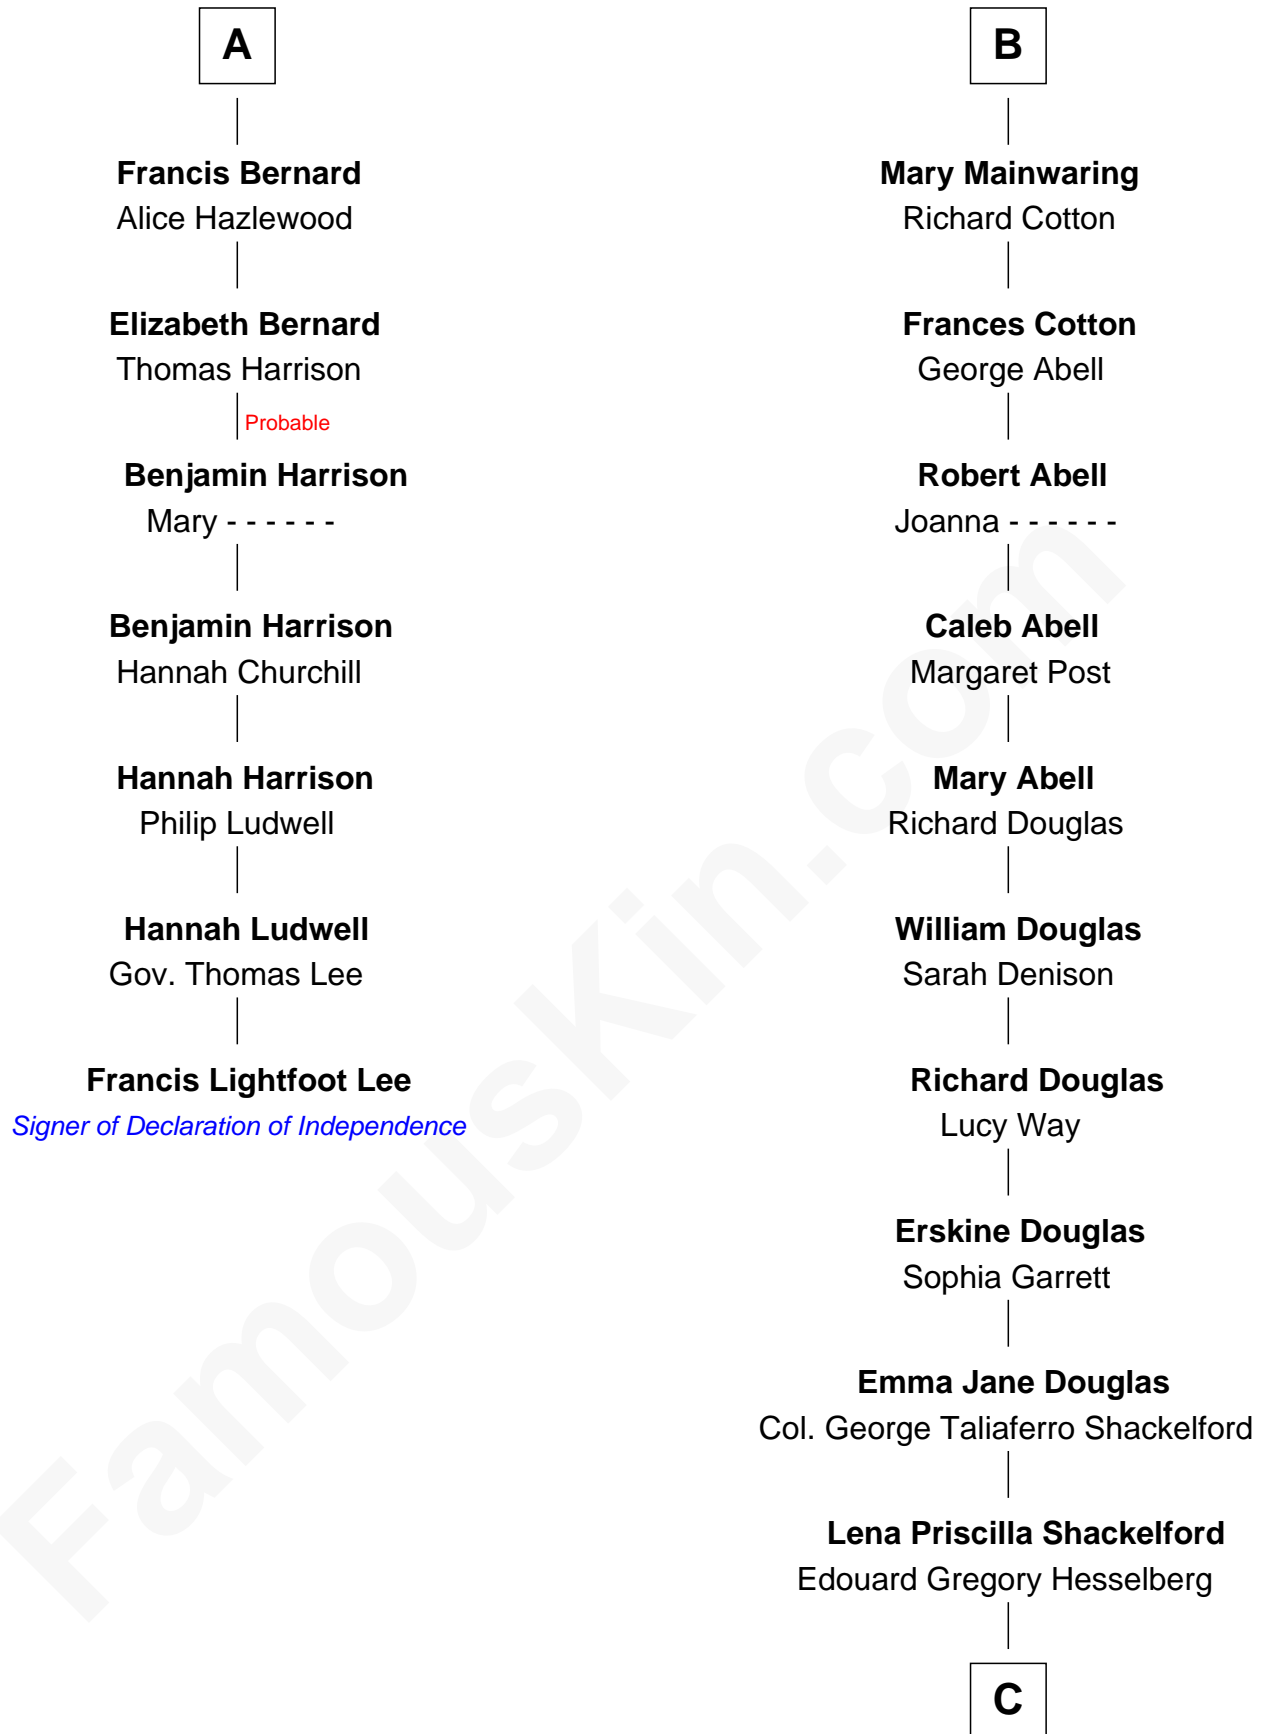

FamousKin.com

Relationship Chart of

Francis Lightfoot Lee

Signer of the Declaration of Independence

13th cousin 6 times removed of

Illeana Douglas

TV and Movie Actress

Sir Thomas de Beauchamp

Katherine de Mortimer

Philippa de Beauchamp

Sir Hugh de Stafford

Margaret de Stafford

Sir Ralph Neville

Margaret de Neville

Sir Richard Scrope

Sir Henry le Scrope

Sir William Beauchamp

Joan Fitzalan

Joan Beauchamp

James Butler

Elizabeth Butler

John Talbot

Ann Talbot

Sir Henry Vernon

Elizabeth Vernon

Sir Robert Corbet

Dorothy Corbet

Sir Richard Mainwaring

Sir Arthur Mainwaring

Margaret Mainwaring

B

C