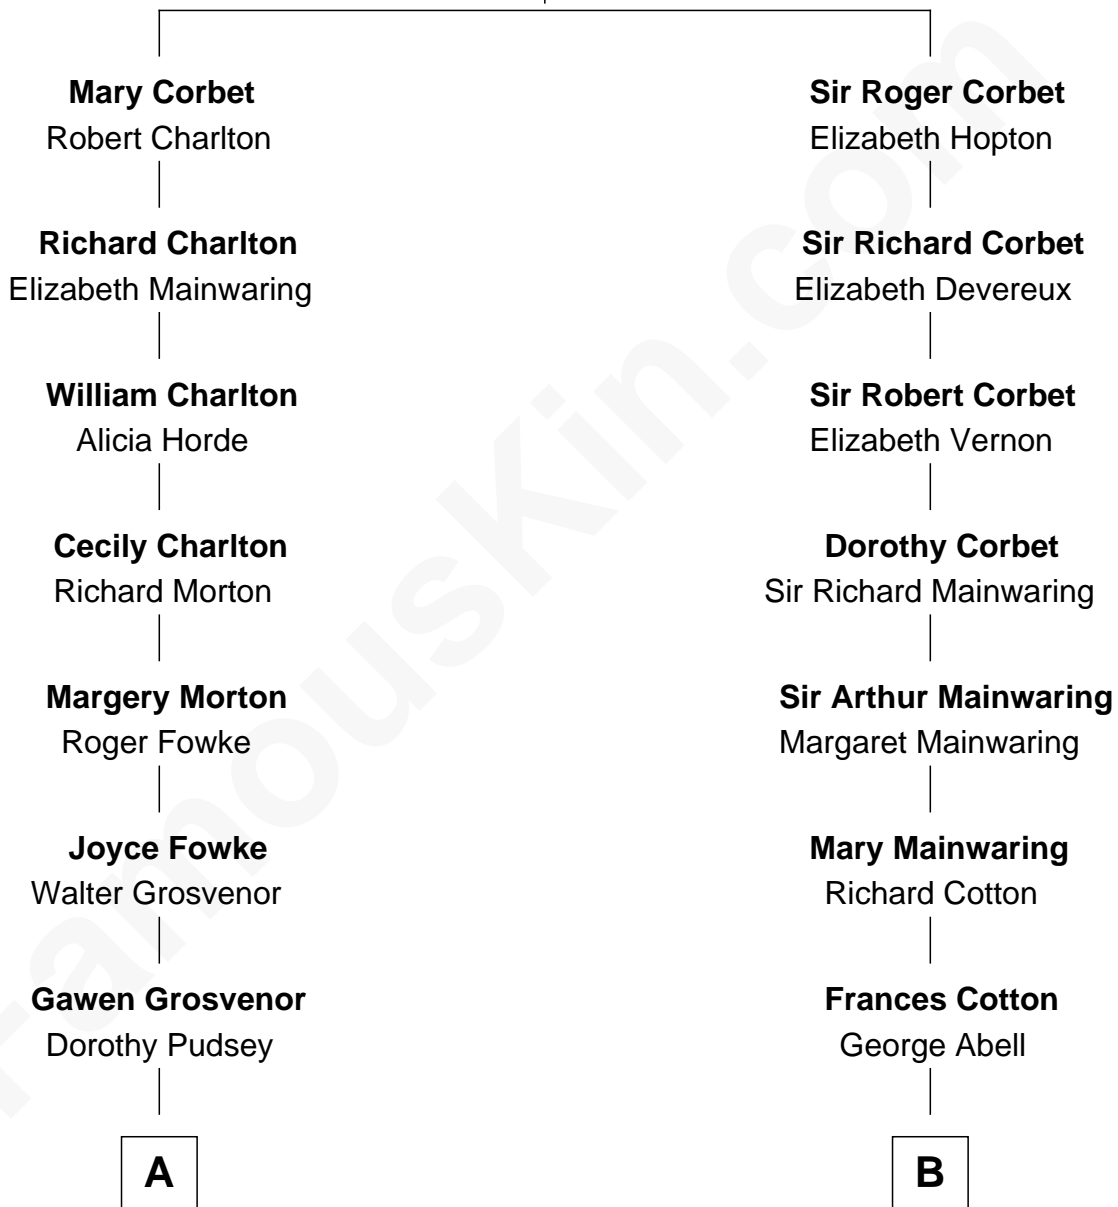

FamousKin.com

Relationship Chart of

Francis Lightfoot Lee

Signer of the Declaration of Independence

11th cousin 6 times removed of

Illeana Douglas

TV and Movie Actress

Sir Robert Corbet

Margaret - - - - -

Illeana Douglas photo by [Lan Bui](#) (CC BY-SA 2.0)