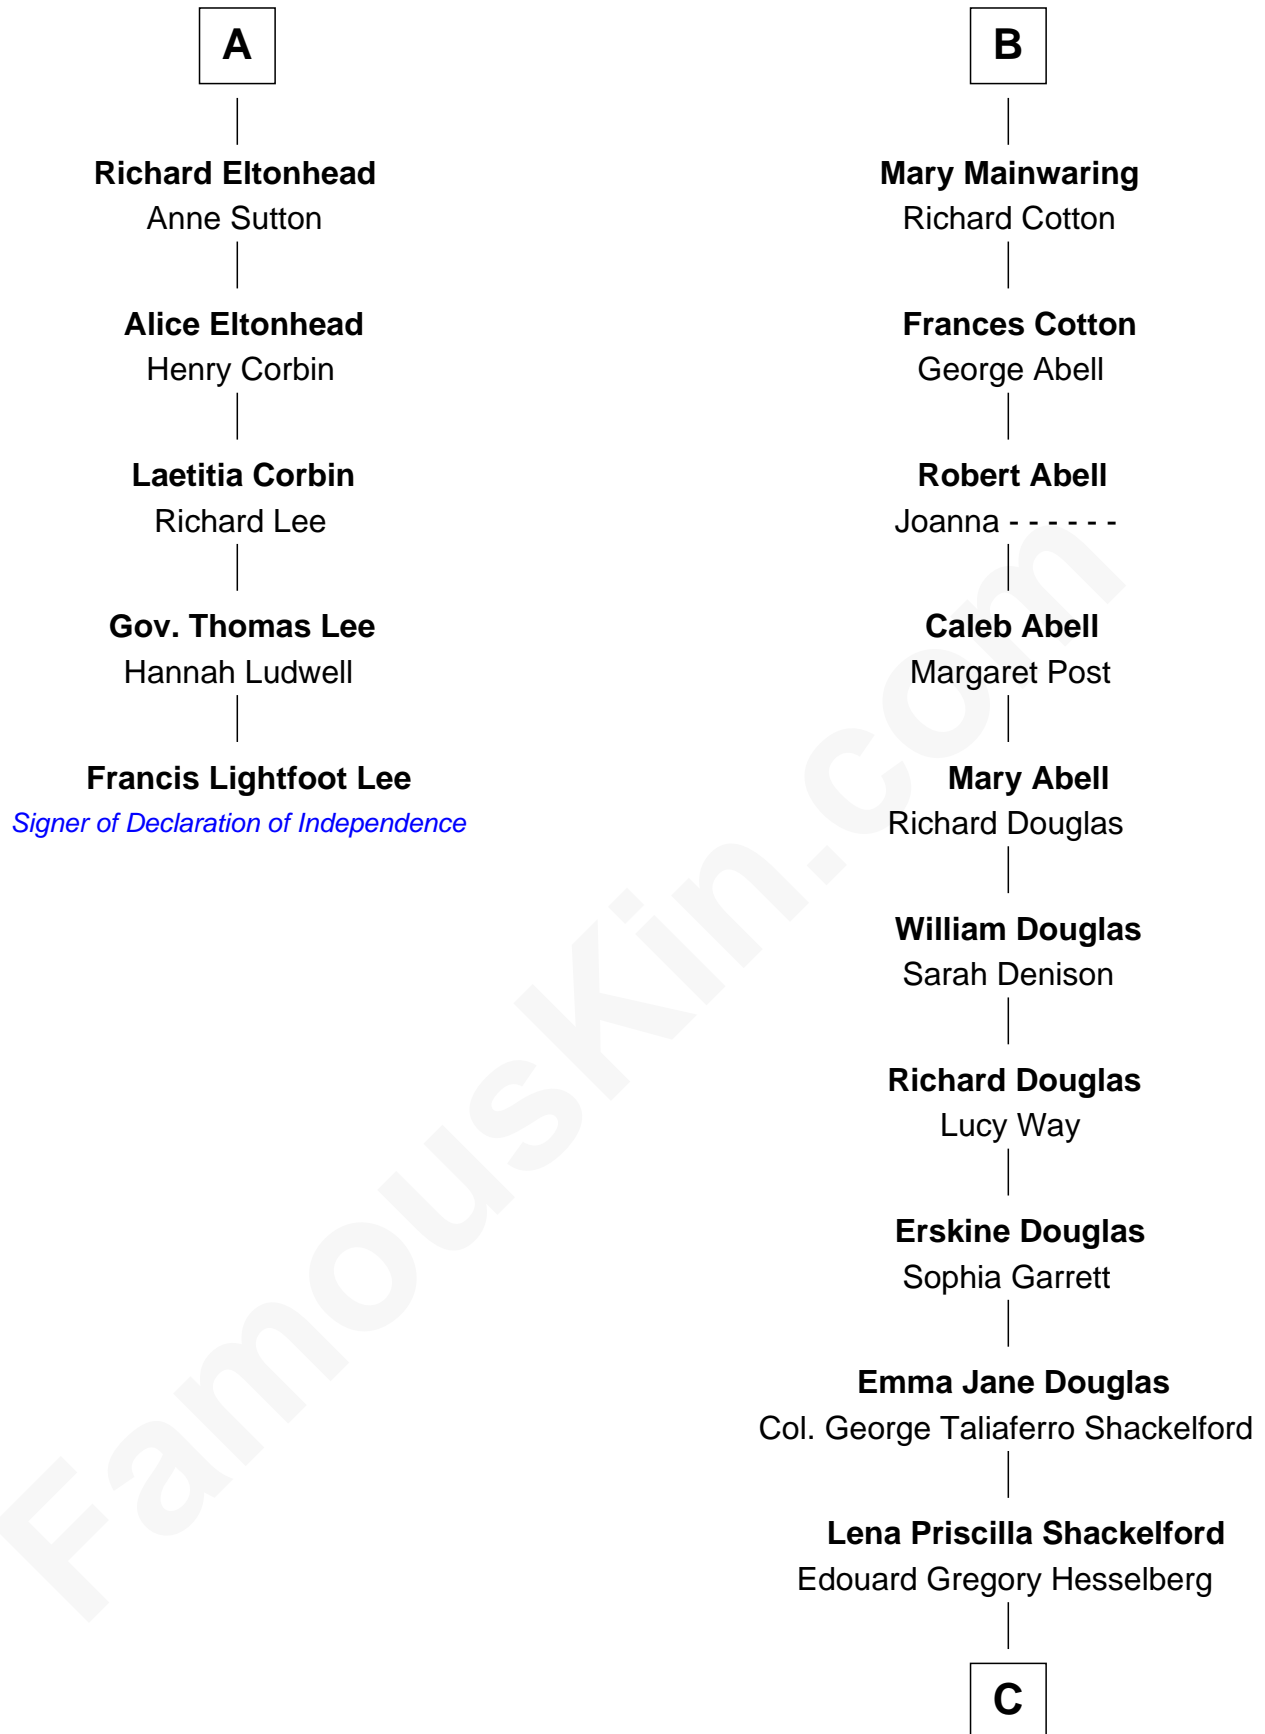

FamousKin.com

Relationship Chart of

Francis Lightfoot Lee

Signer of the Declaration of Independence

11th cousin 8 times removed of

Illeana Douglas

TV and Movie Actress

Sir Richard Fitzalan

Joan Fitzalan

Sir William Beauchamp

Joan Beauchamp

James Butler

Elizabeth Butler

John Talbot

Ann Talbot

Sir Henry Vernon

Elizabeth Vernon

Sir Robert Corbet

Dorothy Corbet

Sir Richard Mainwaring

Sir Arthur Mainwaring

Margaret Mainwaring

B

C