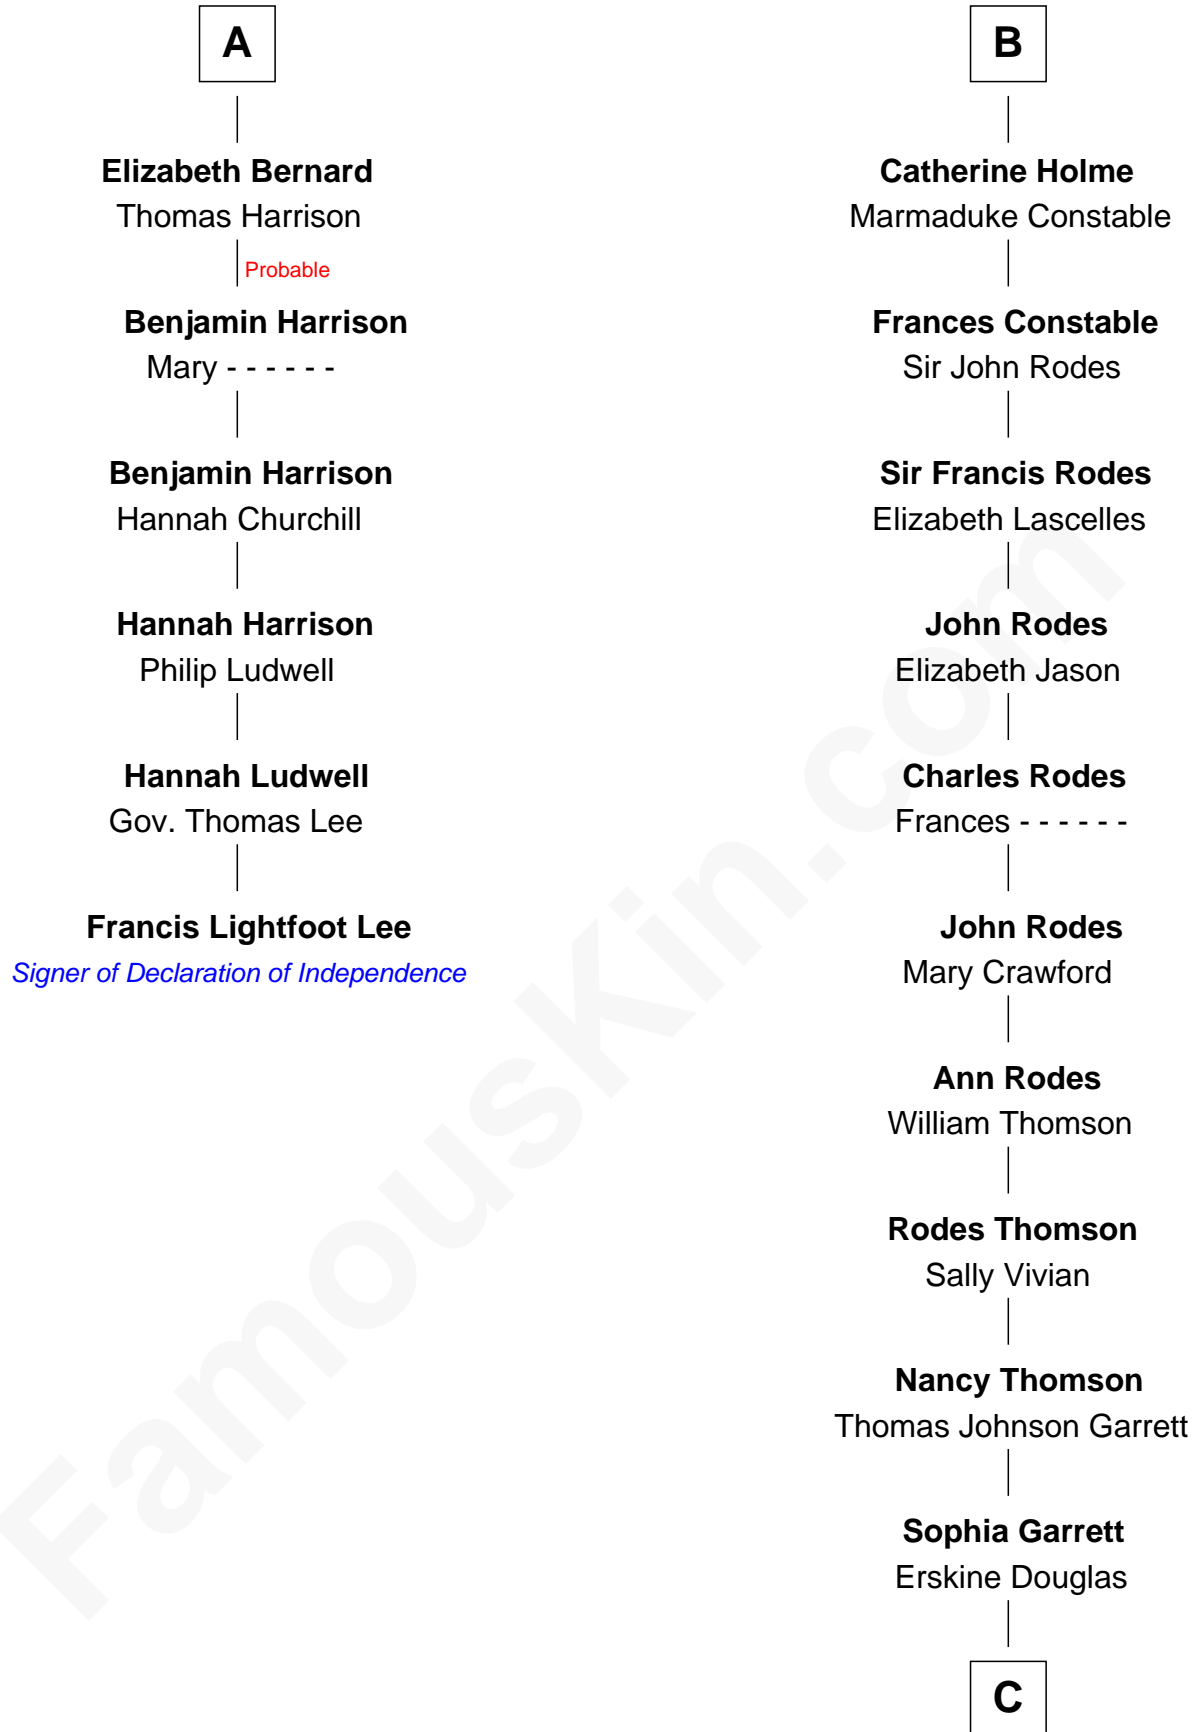

FamousKin.com

Relationship Chart of

Francis Lightfoot Lee

Signer of the Declaration of Independence

12th cousin 7 times removed of

Melvyn Douglas
Movie Actor

Sir Hugh de Stafford
Philippa de Beauchamp

Margaret de Stafford

Margaret Daundelyn

John Bernard

Cecily Muscote

Francis Bernard

Alice Hazlewood

A

Katherine de Stafford

Michael de la Pole

Isabel de la Pole

Thomas Morley

Anne Morley

Sir John Hastings

Elizabeth Hastings

Sir Robert Hildyard

Sir Piers Hildyard

Joan de la See

Katherine Hildyard

William Holme

John Holme

Anne Aislaby

B

C

Emma Jane Douglas

Col. George Taliaferro Shackelford