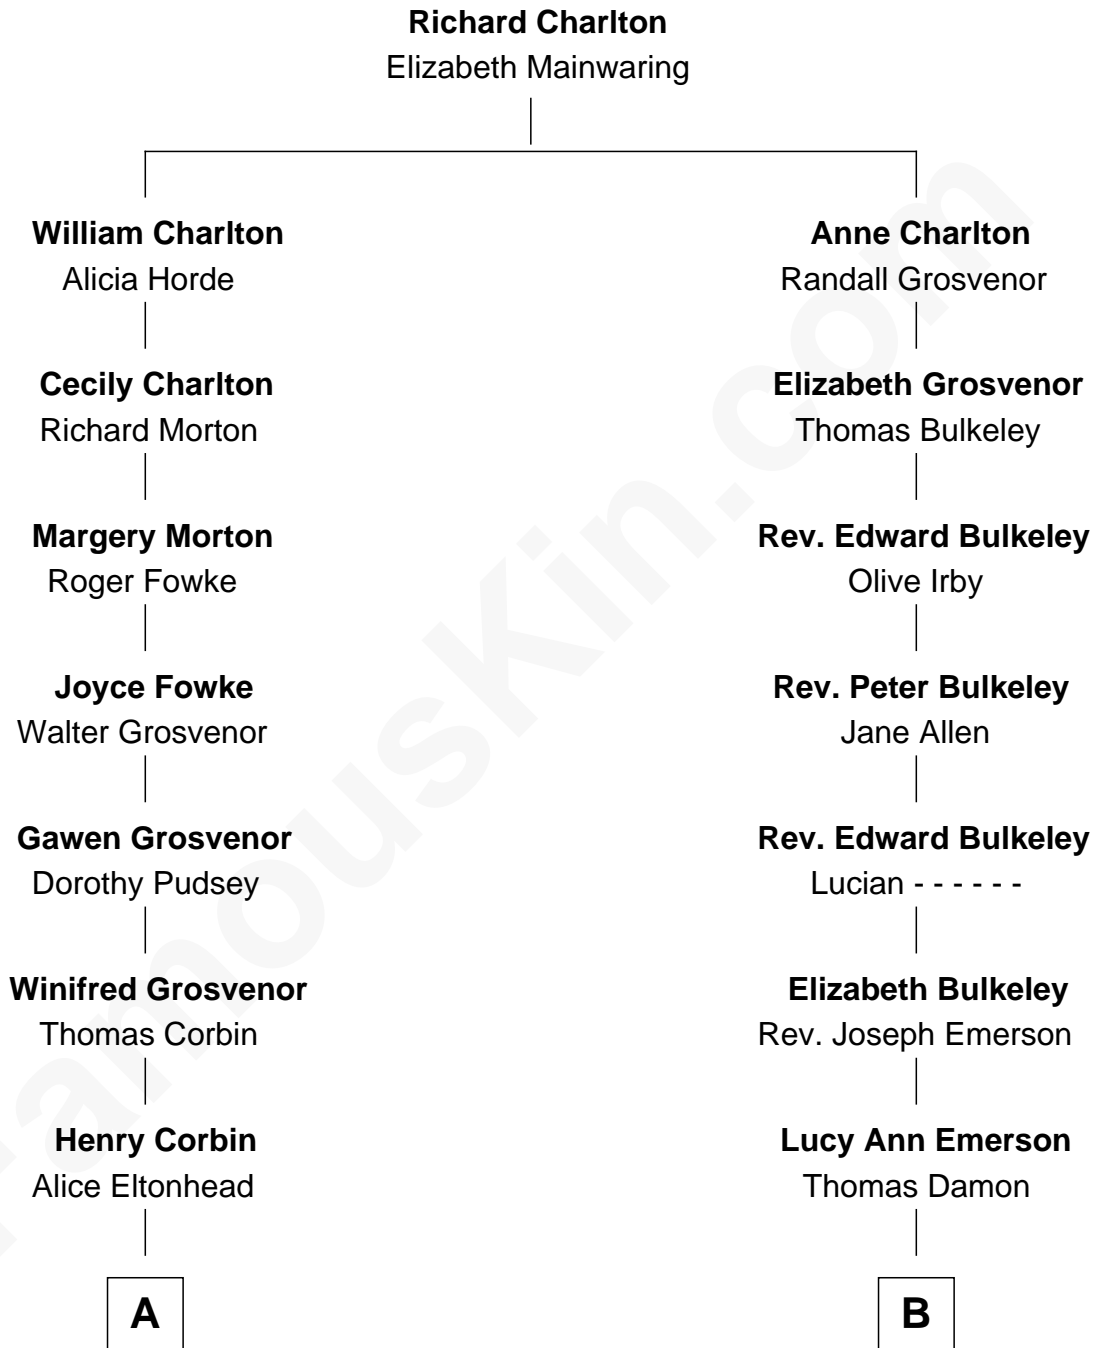

FamousKin.com

Relationship Chart of

Francis Lightfoot Lee

Signer of the Declaration of Independence

9th cousin 5 times removed of

Sarah Palin

9th Governor of Alaska

A

Laetitia Corbin

Richard Lee

Gov. Thomas Lee

Hannah Ludwell

Francis Lightfoot Lee

Signer of Declaration of Independence

B

Dr. Edward Damon