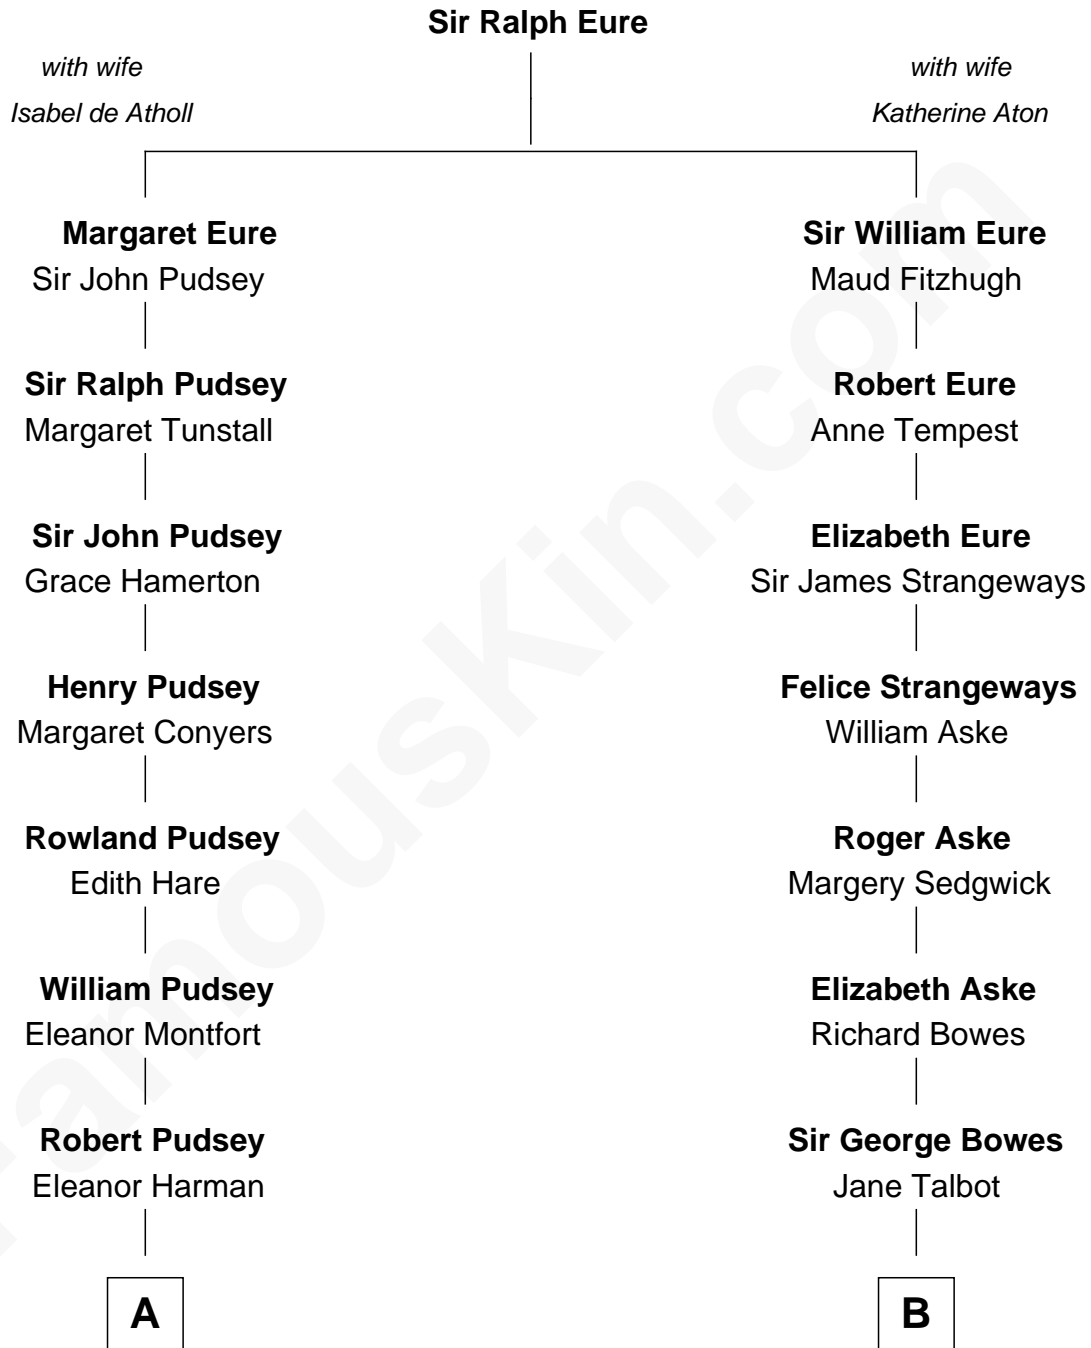

FamousKin.com

Relationship Chart of

Francis Lightfoot Lee

Signer of the Declaration of Independence

13th cousin 7 times removed of

Princess Diana

Princess of Wales

C

James Albert Edward Hamilton
Rosalind Cecilia Caroline Bingham

Cynthia Elinor Beatrix Hamilton
Albert Edward John Spencer

Edward John Spencer
Frances Ruth Burke Roche

Princess Diana
Princess of Wales

FamousKin.com